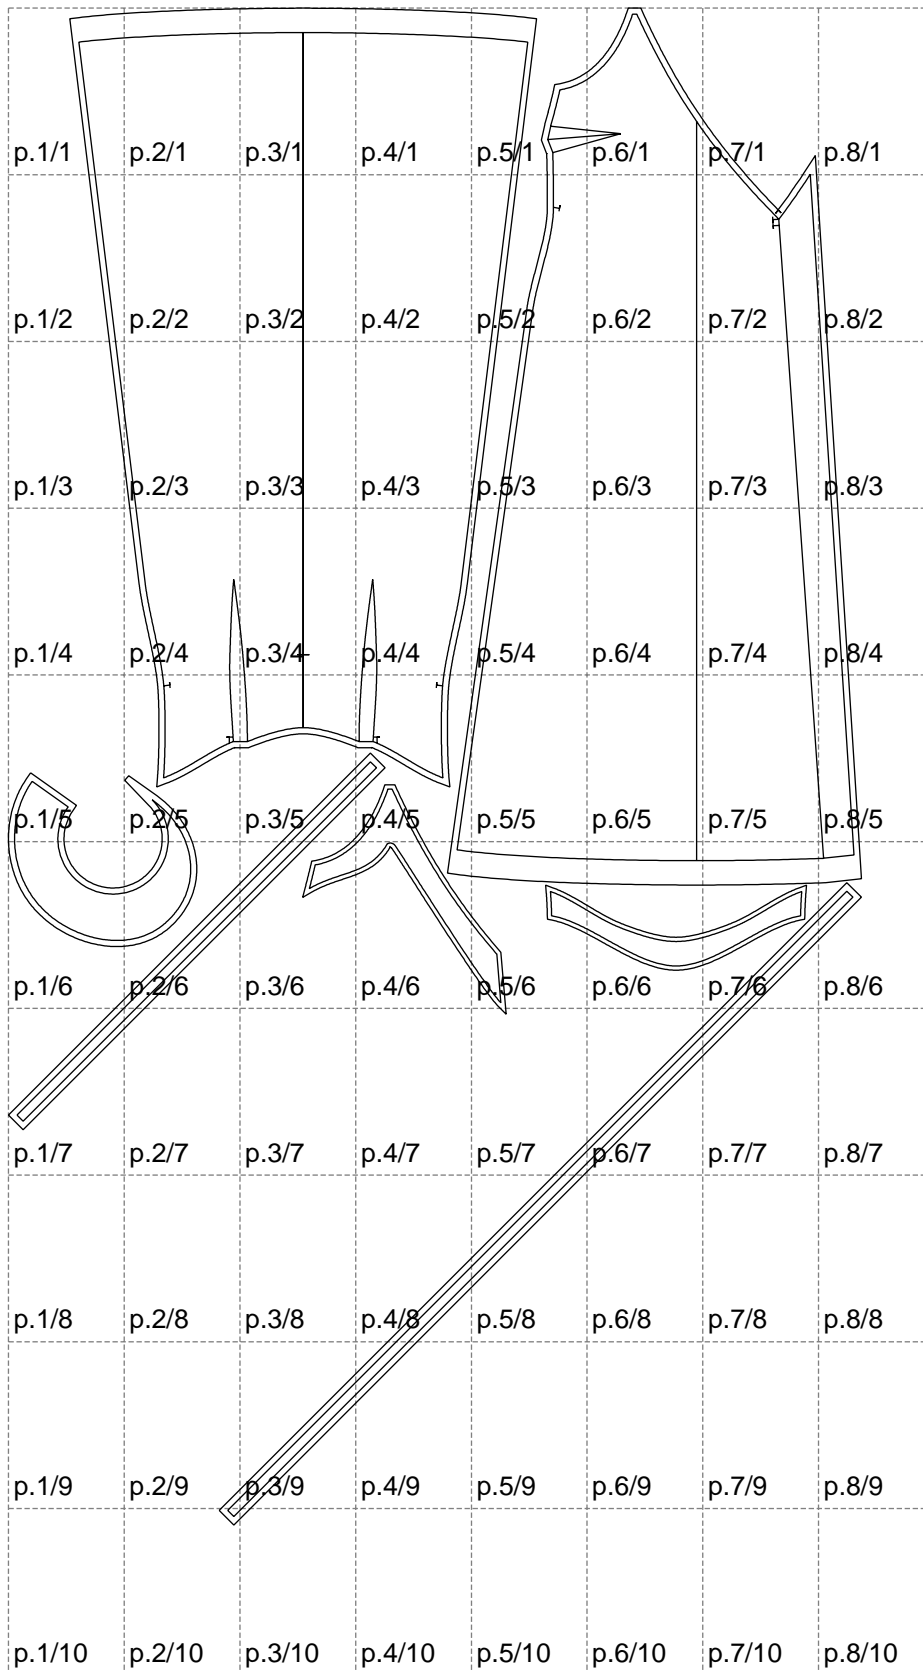

Not for print

Paper size: A4, size:1399.00 x2487.57 mm

# Example

size:1458.96 x3164.19 mm

Maneken =1 ver.0

rz\_1=170

rz\_16=96

rz\_17=82

rz\_18=76

rz\_19=104

rz\_20=101.8

---

. . . . .  
. . . . .  
. . . . .