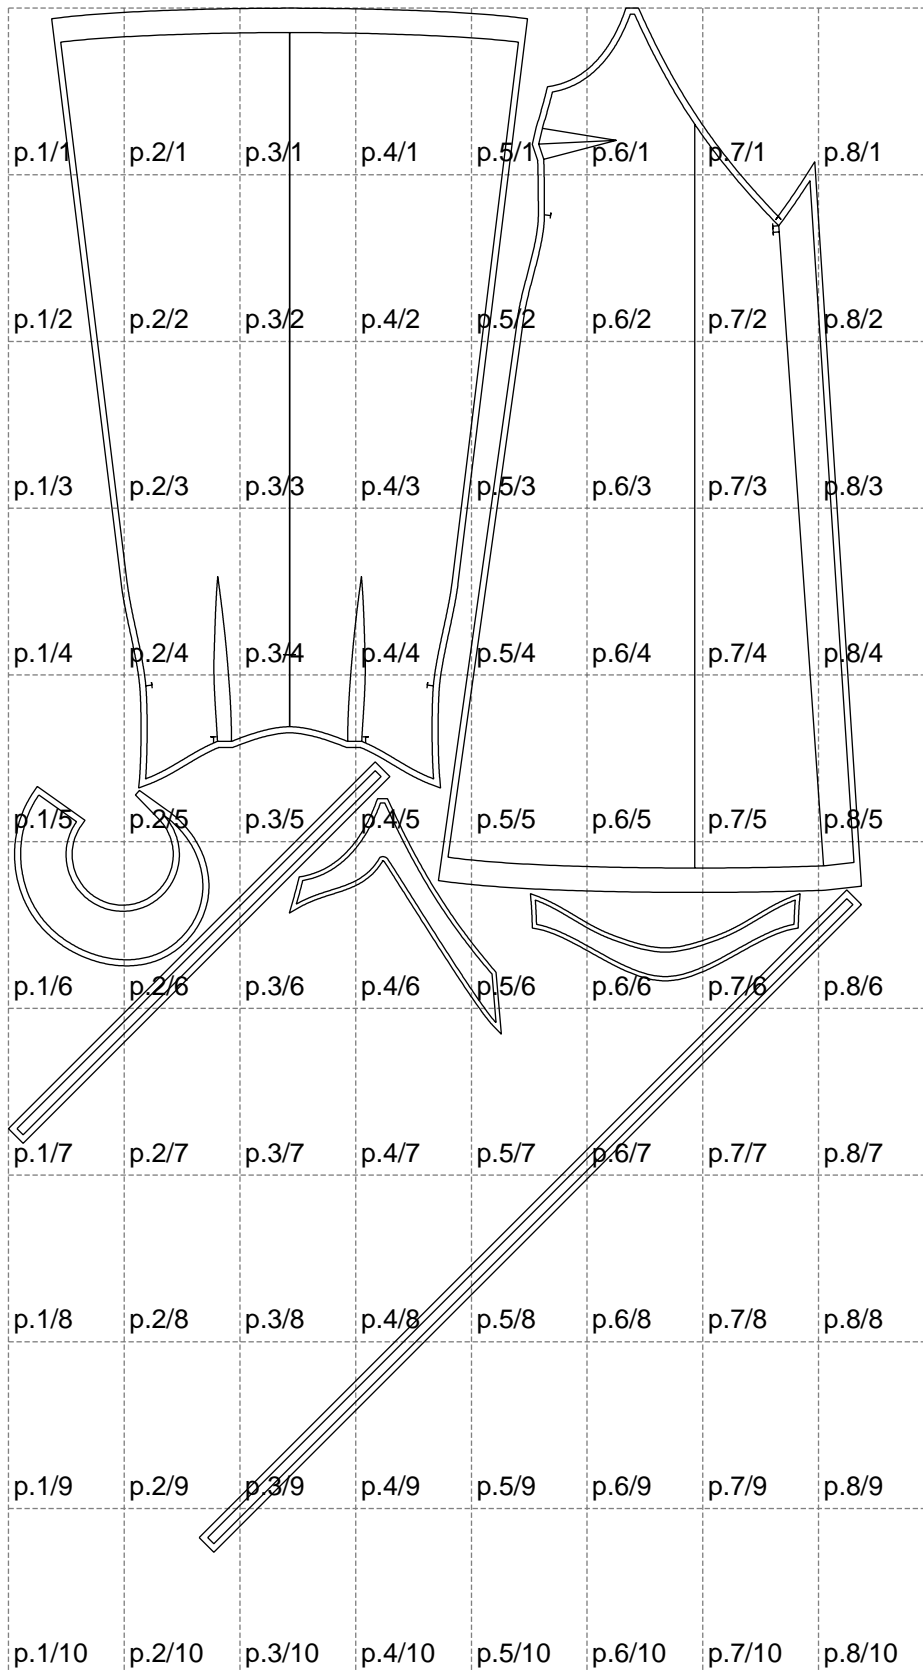

Not for print

Paper size: A4, size:1399.00 x2532.35 mm

# Example

size:1499.00 x3192.17 mm

Maneken =1 ver.0

rz\_1=170

rz\_16=100

rz\_17=85.4

rz\_18=80.2

rz\_19=108

rz\_20=105.4

---

. . . . .  
. . . . .  
. . . . .