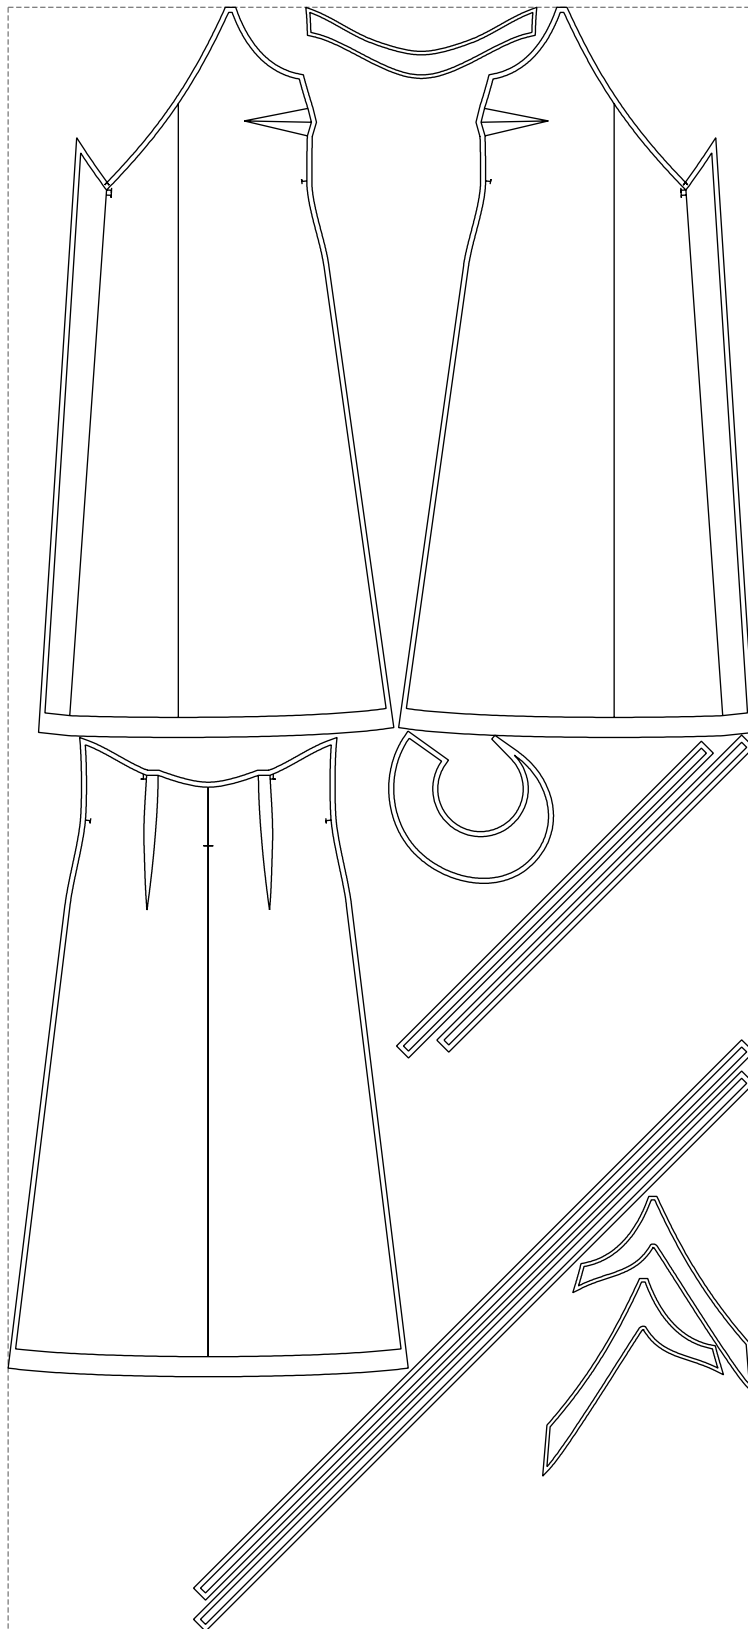

Not for print

Paper size: A4, size:1399.00 x2573.07 mm

# Example

size:1488.86 x3243.70 mm

Maneken =1 ver.0

rz\_1=170

rz\_16=104

rz\_17=88.9

rz\_18=84.4

rz\_19=112