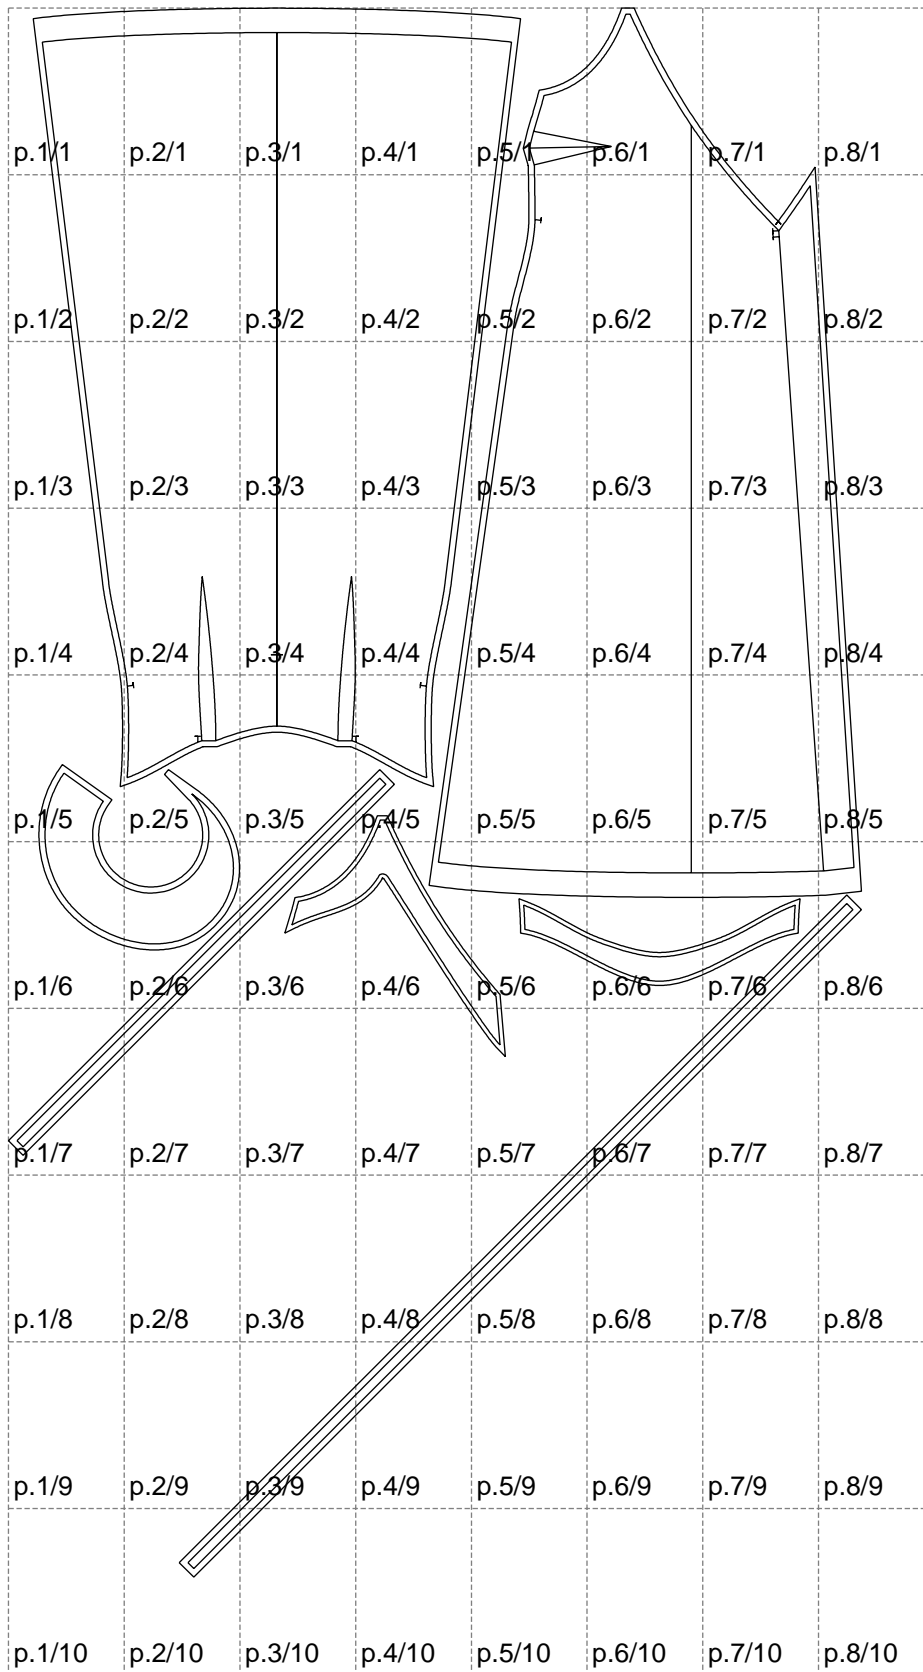

Not for print

Paper size: A4, size:1399.00 x2573.07 mm

# Example

size:1488.86 x3243.70 mm

Maneken =1 ver.0

rz\_1=170

rz\_16=104

rz\_17=88.9

rz\_18=84.4

rz\_19=112

rz\_20=109.3

---

. . . . .  
. . . . .  
. . . . .