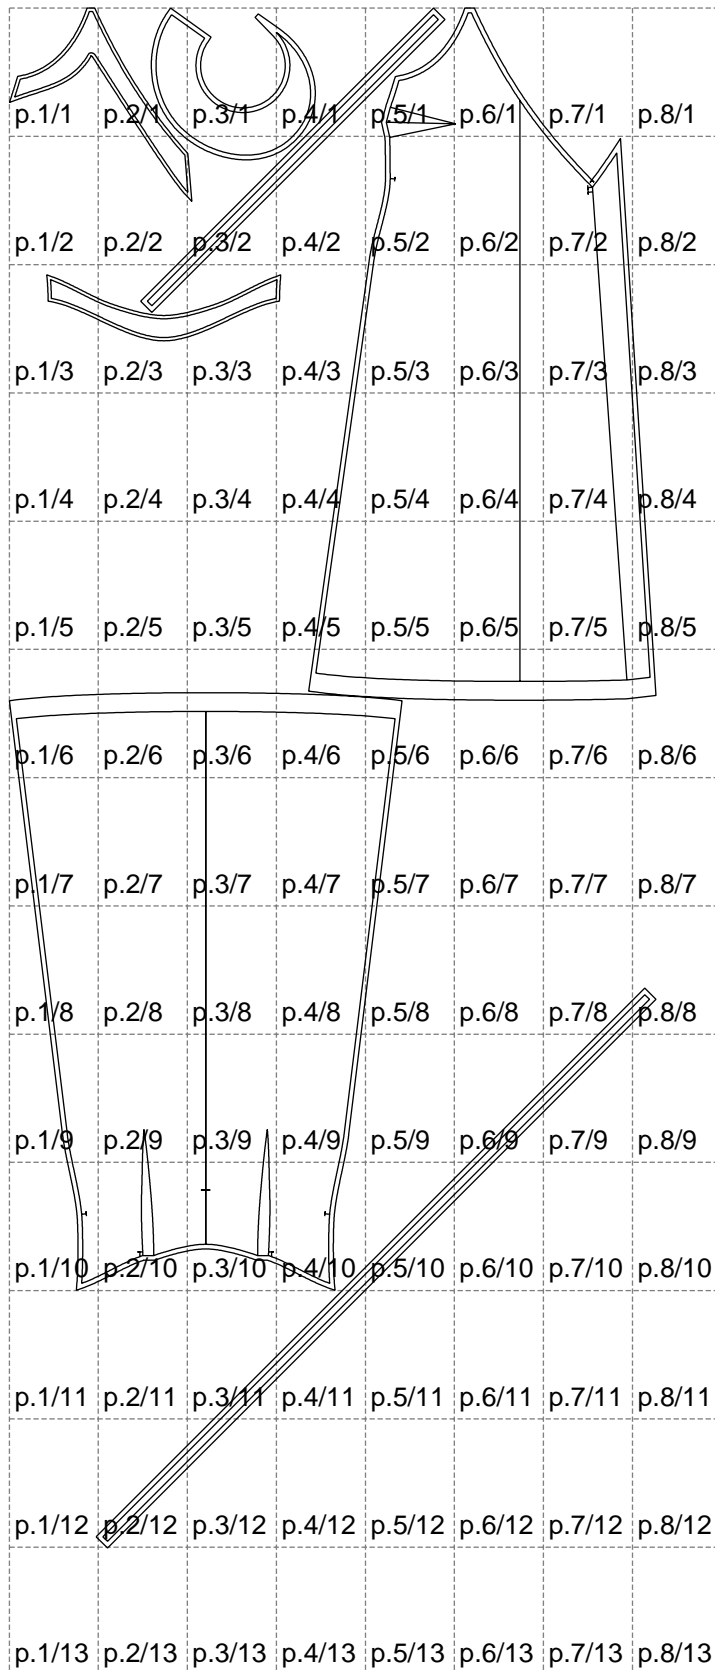

Not for print

Paper size: A4, size:1378.94 x3282.66 mm

# Example

size:1488.92 x3990.31 mm

Maneken =1 ver.0

rz\_1=170

rz\_16=112

rz\_17=96.2

rz\_18=94

rz\_19=120

rz\_20=117

---

. . . . .  
. . . . .  
. . . . .