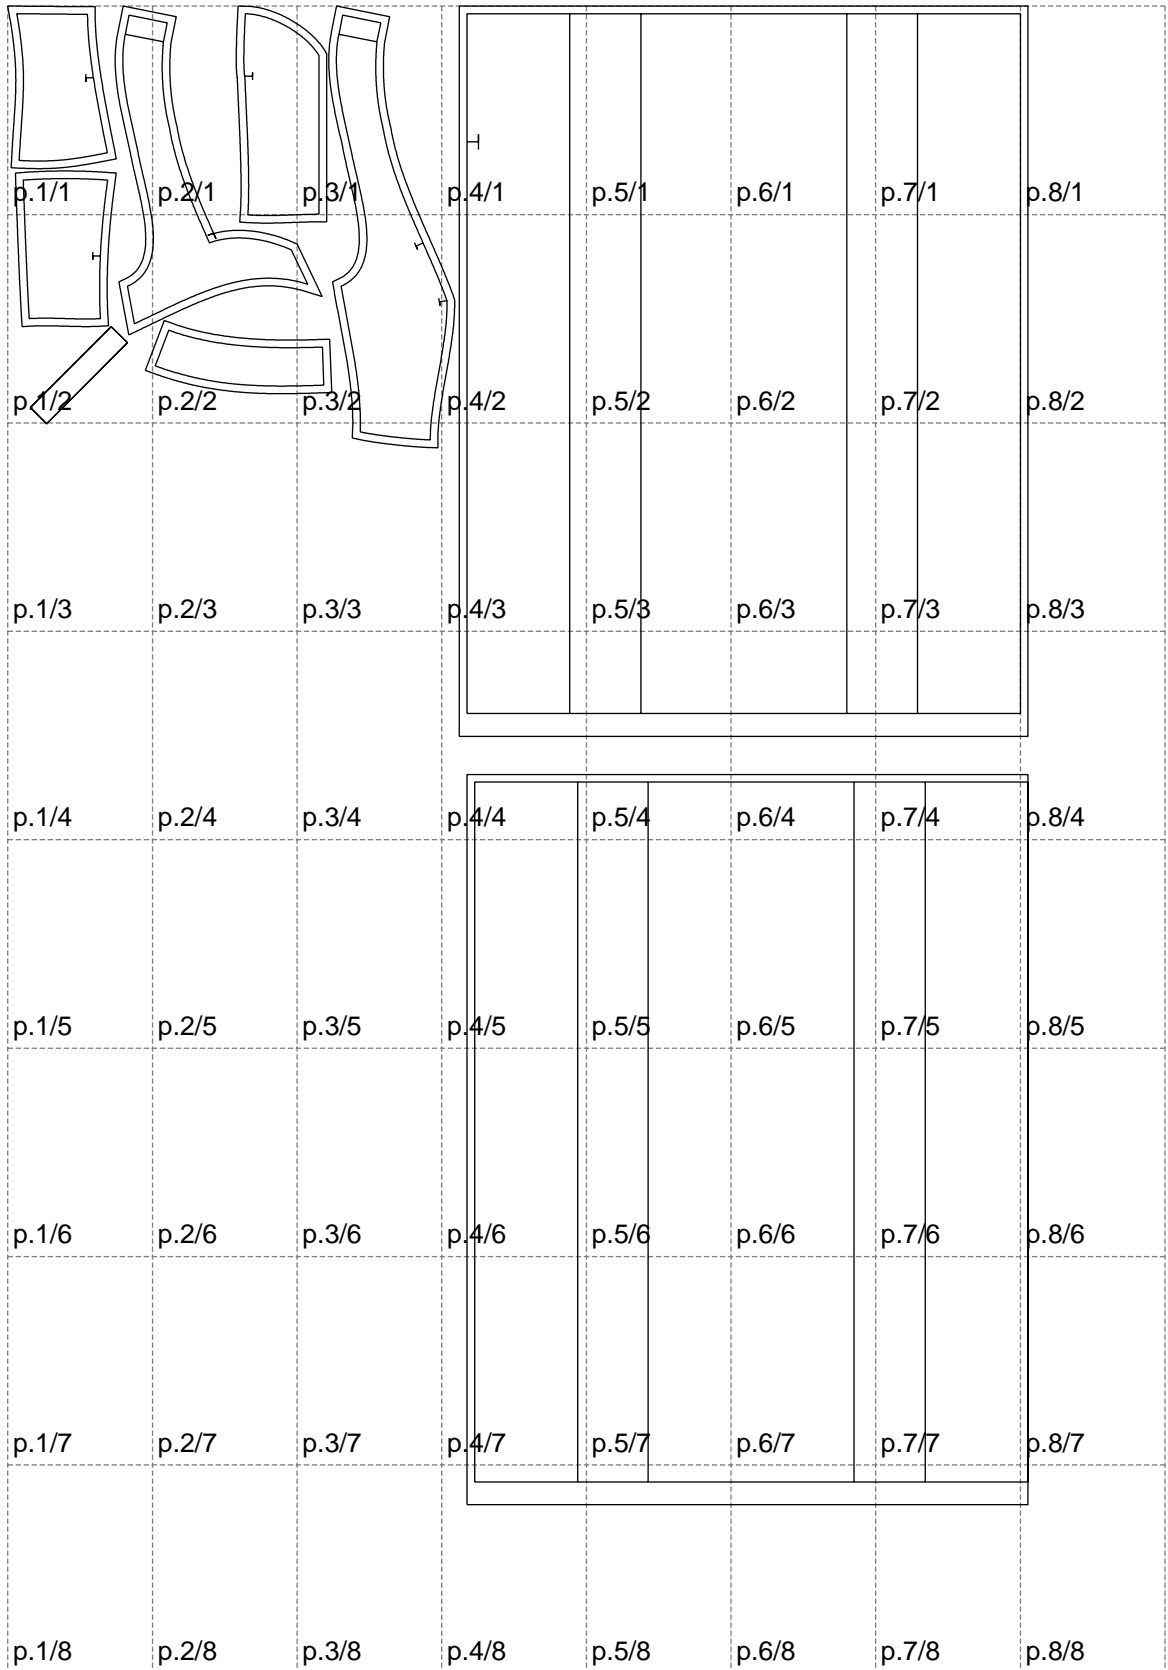

Not for print

Paper size: A4, size:1338.68 x1966.00 mm

Example

size:1488.96 x1587.42 mm

Maneken =1 ver.0

rz_1=170

rz_16=88

rz_17=75.6

rz_18=67.6

rz_19=96

rz_20=94.6

.
.
.