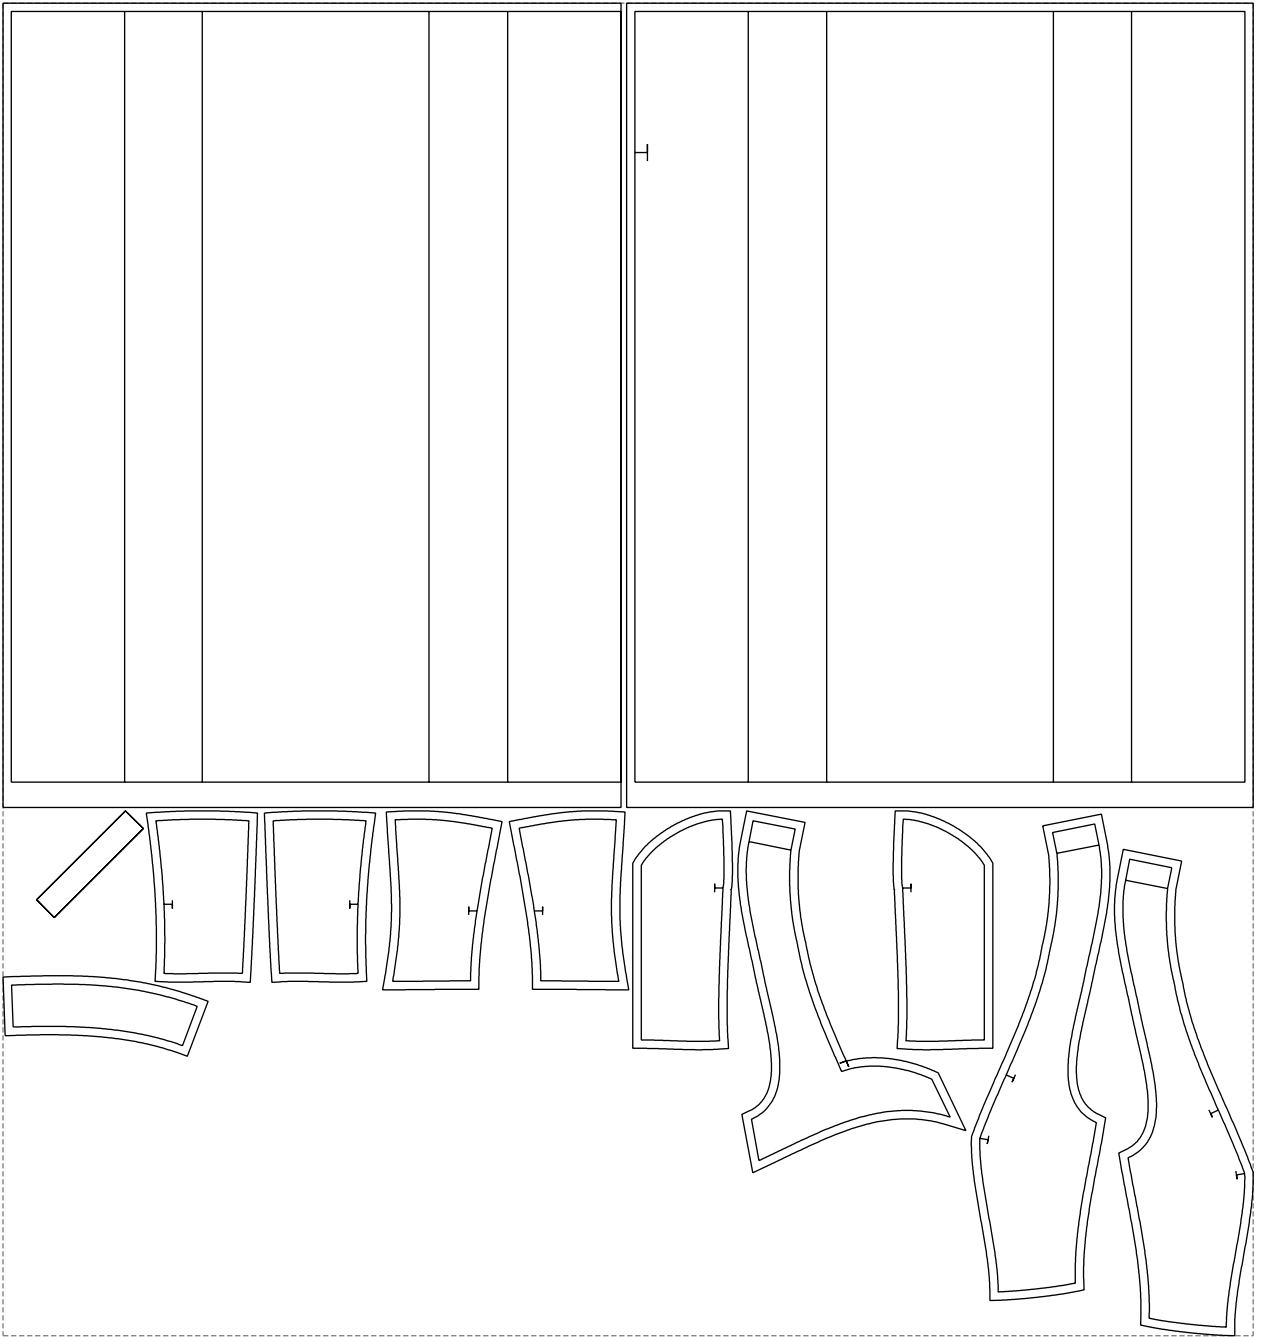

Not for print

Paper size: A4, size:1338.68 x1966.00 mm

Example

size:1488.96 x1587.42 mm

Maneken =1 ver.0

rz_1=170

rz_16=88

rz_17=75.6

rz_18=67.6

rz_19=96

rz_20=94.6

.
.
.