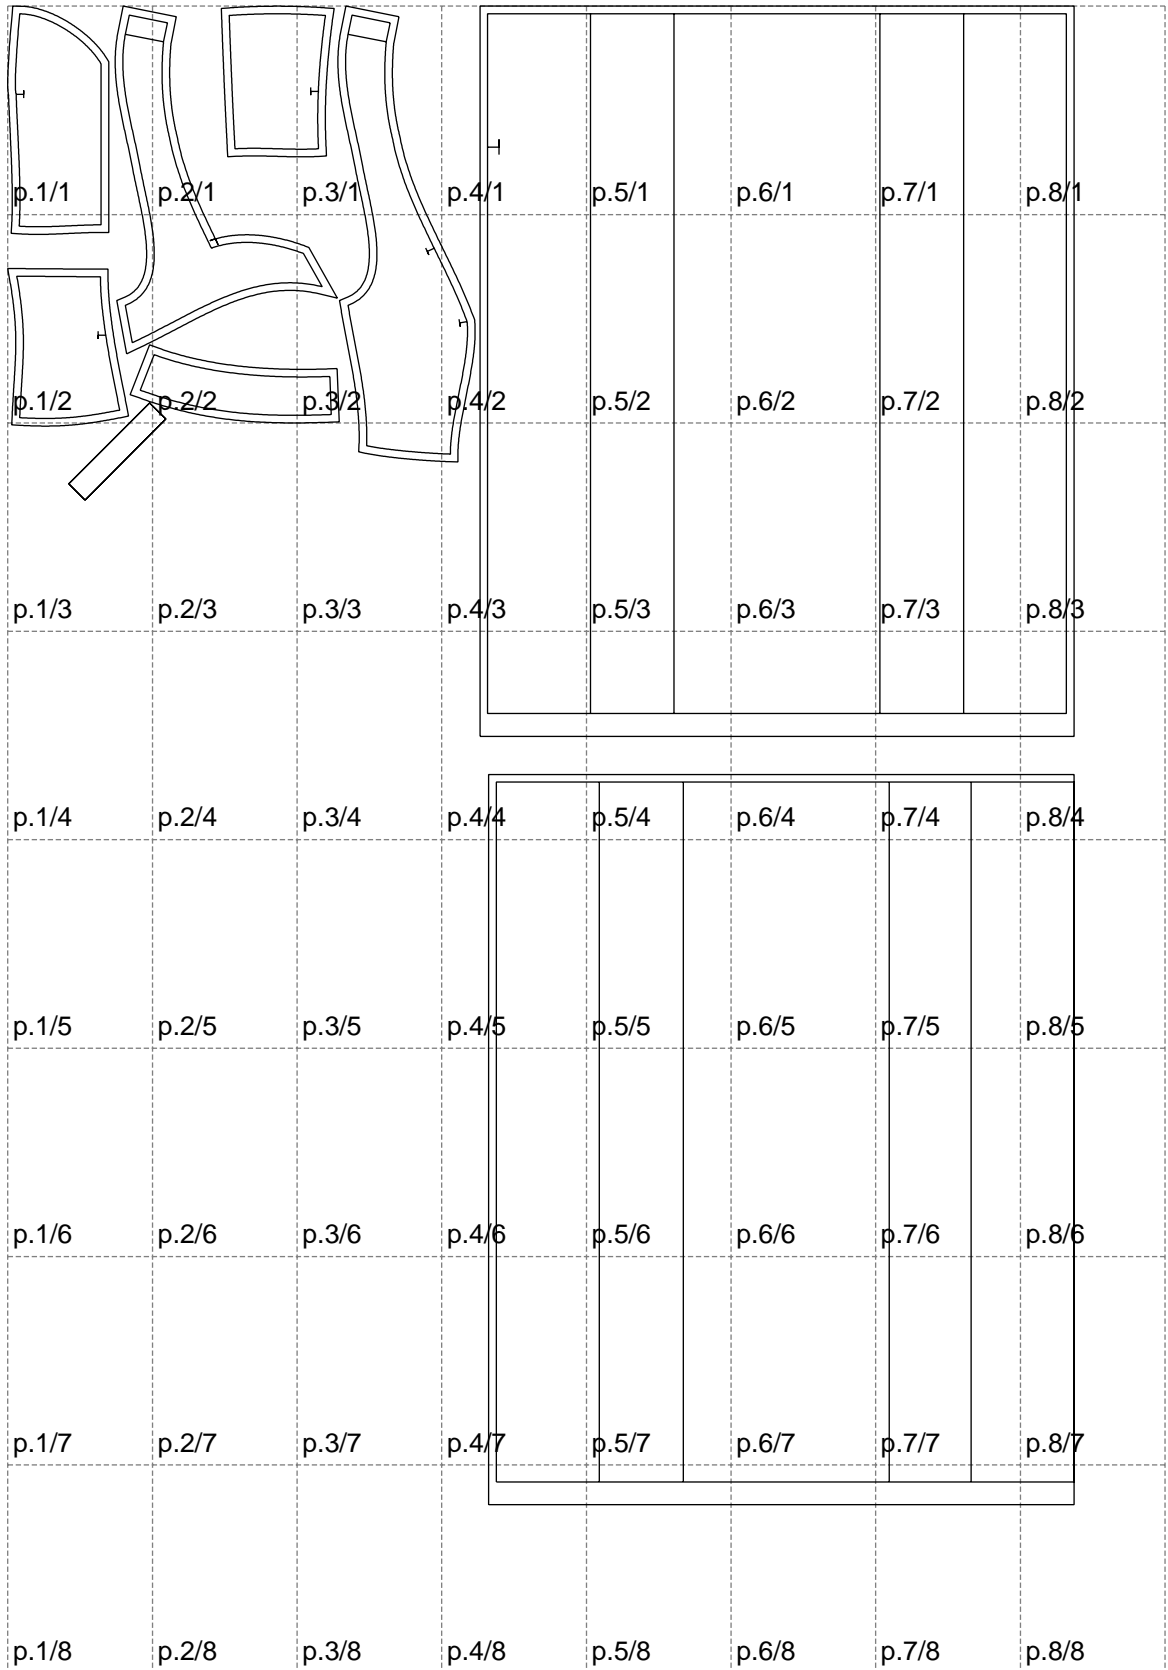

Not for print

Paper size: A4, size:1399.00 x1966.00 mm

# Example

size:1448.99 x1966.00 mm

Maneken =1 ver.0

rz\_1=170

rz\_16=100

rz\_17=85.4

rz\_18=80.2

rz\_19=108

rz\_20=105.4

---

. . . . .  
. . . . .  
. . . . .