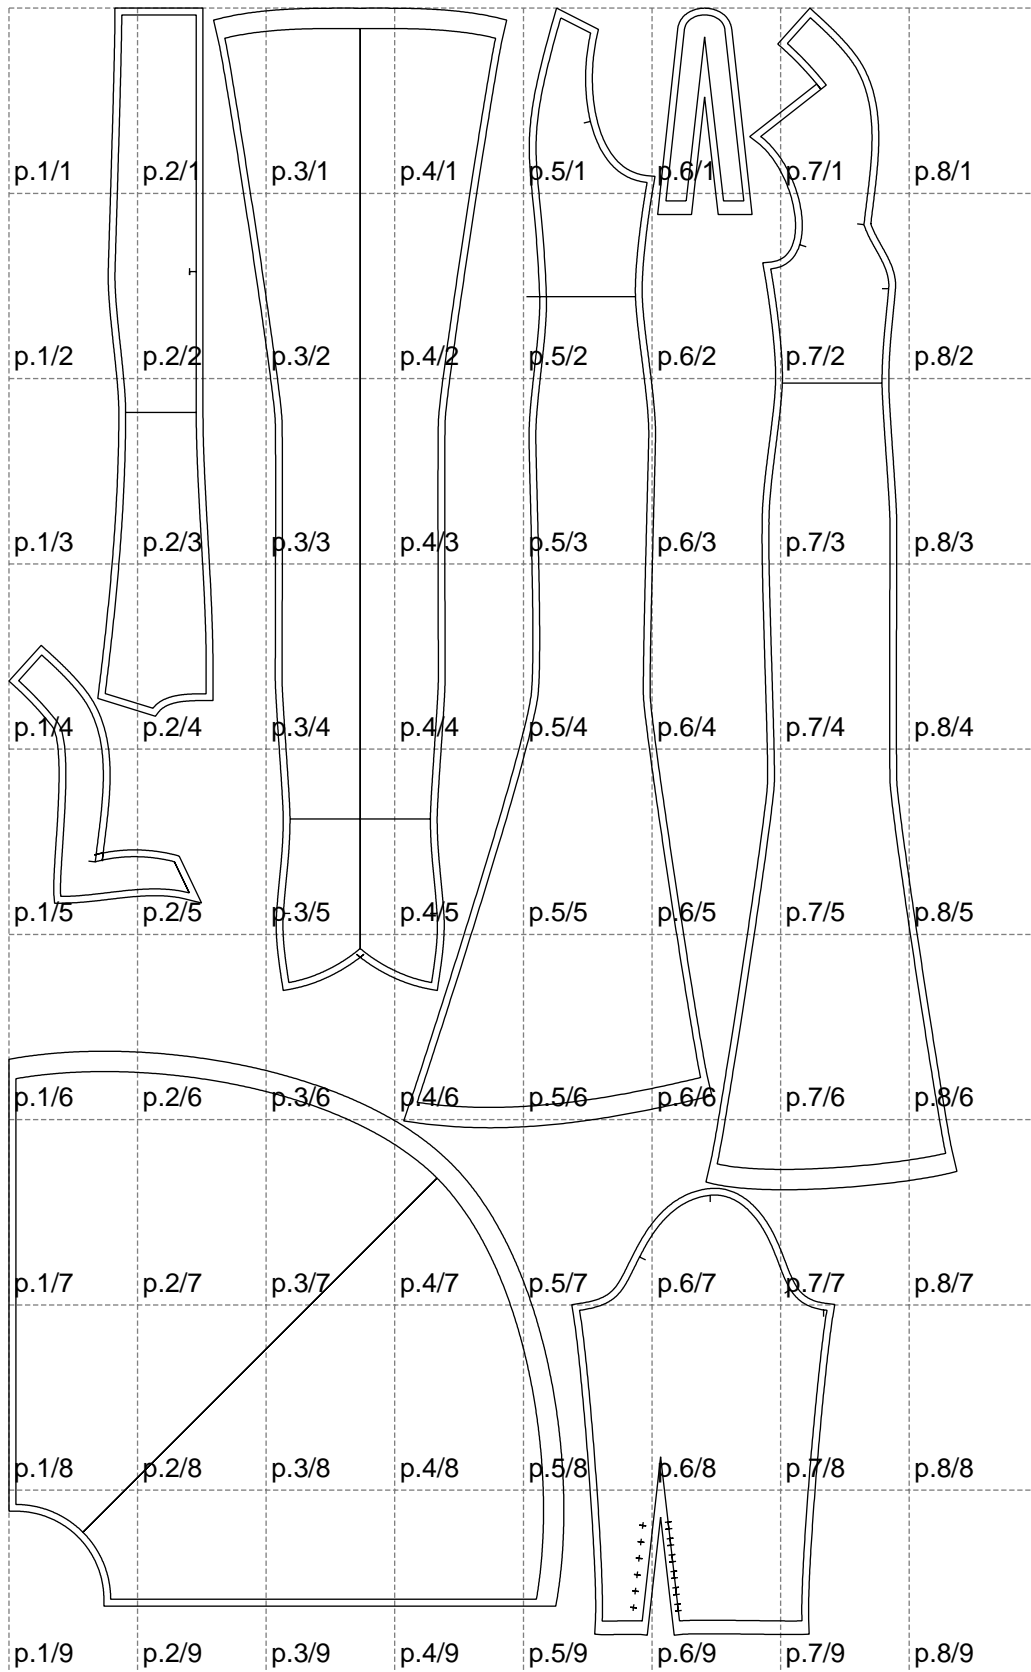

Not for print

Paper size: A4, size:1399.00 x2401.31 mm

# Example

size:1499.00 x4048.70 mm

Maneken =1 ver.0

rz\_1=170

rz\_16=104

rz\_17=88.9

rz\_18=84.4

rz\_19=112

rz\_20=109.3

---

. . . . .  
. . . . .  
. . . . .