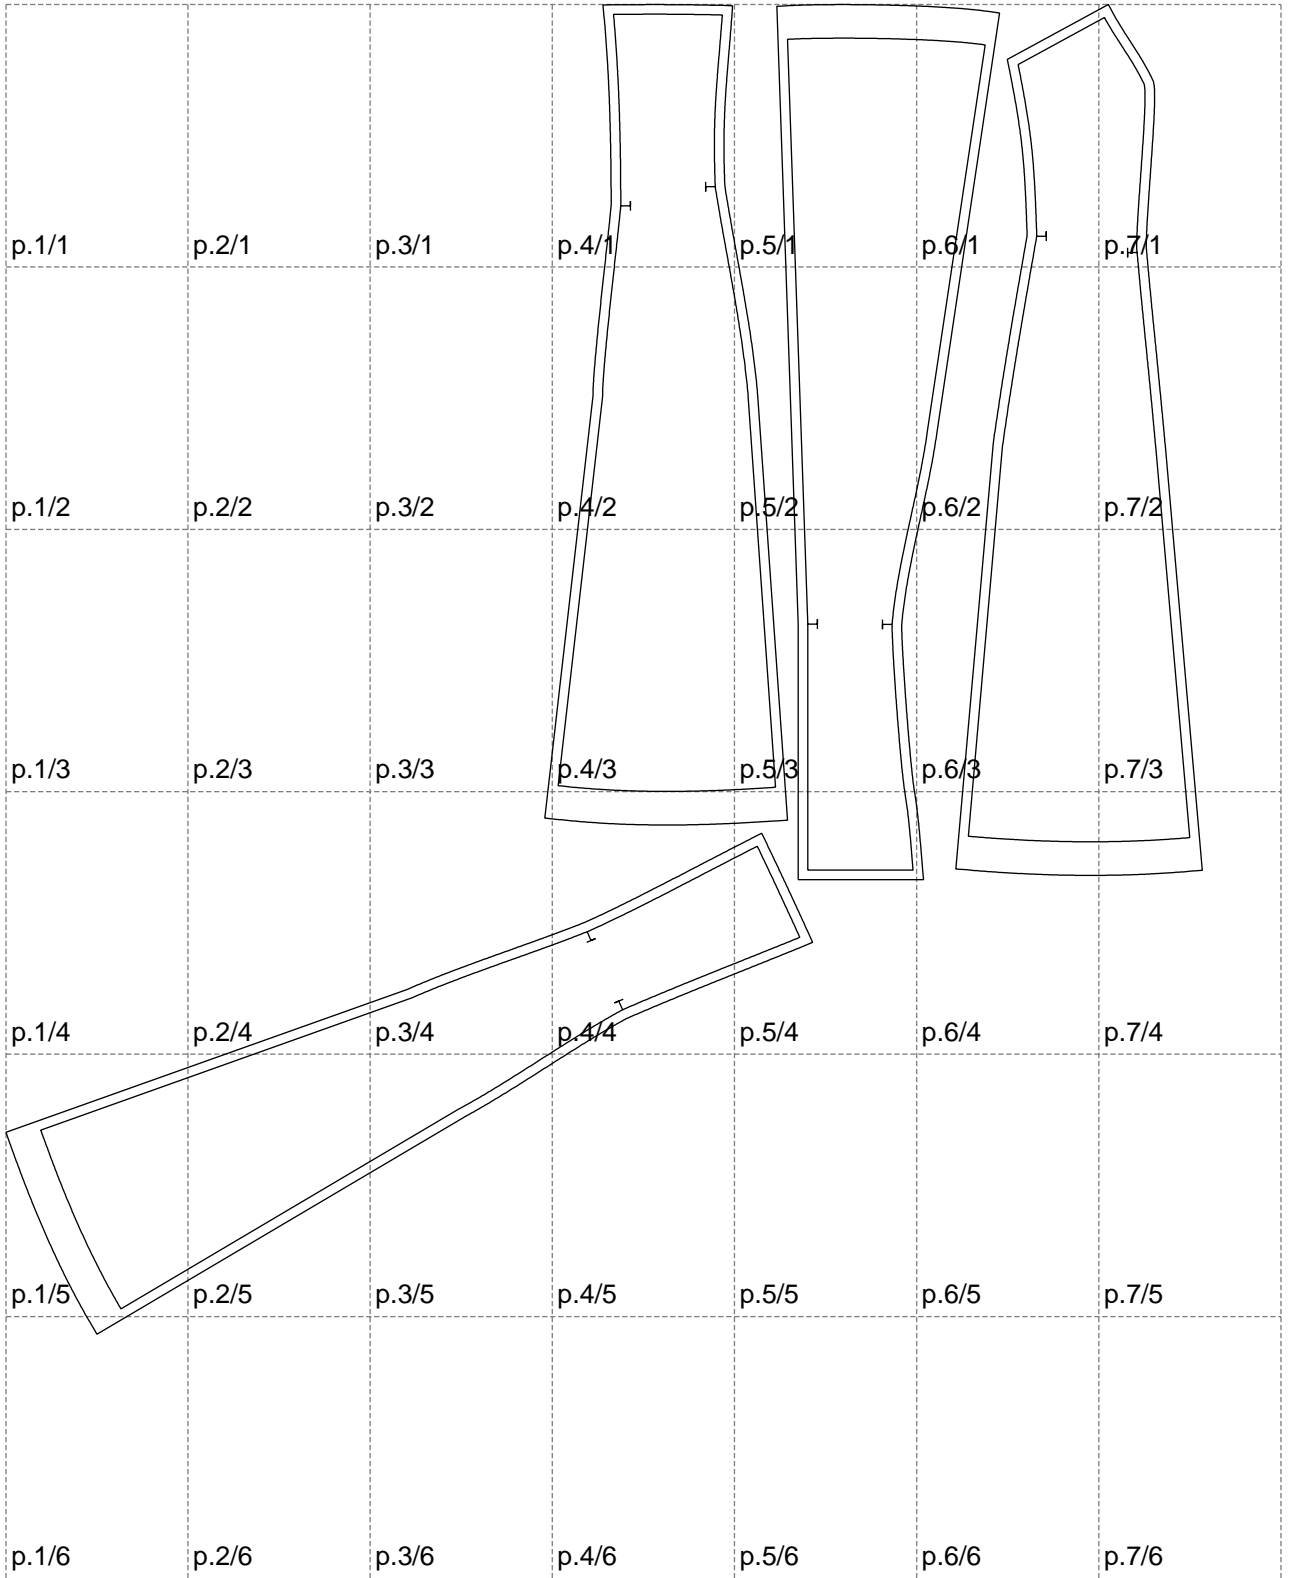

Not for print

Paper size: A4, size:1246.73 x1385.39 mm

# Example

size:1499.00 x1803.65 mm

Maneken =1 ver.0

rz\_1=170

rz\_16=88

rz\_17=75.6

rz\_18=67.6

rz\_19=96

rz\_20=94.6

---

. . . . .  
. . . . .  
. . . . .