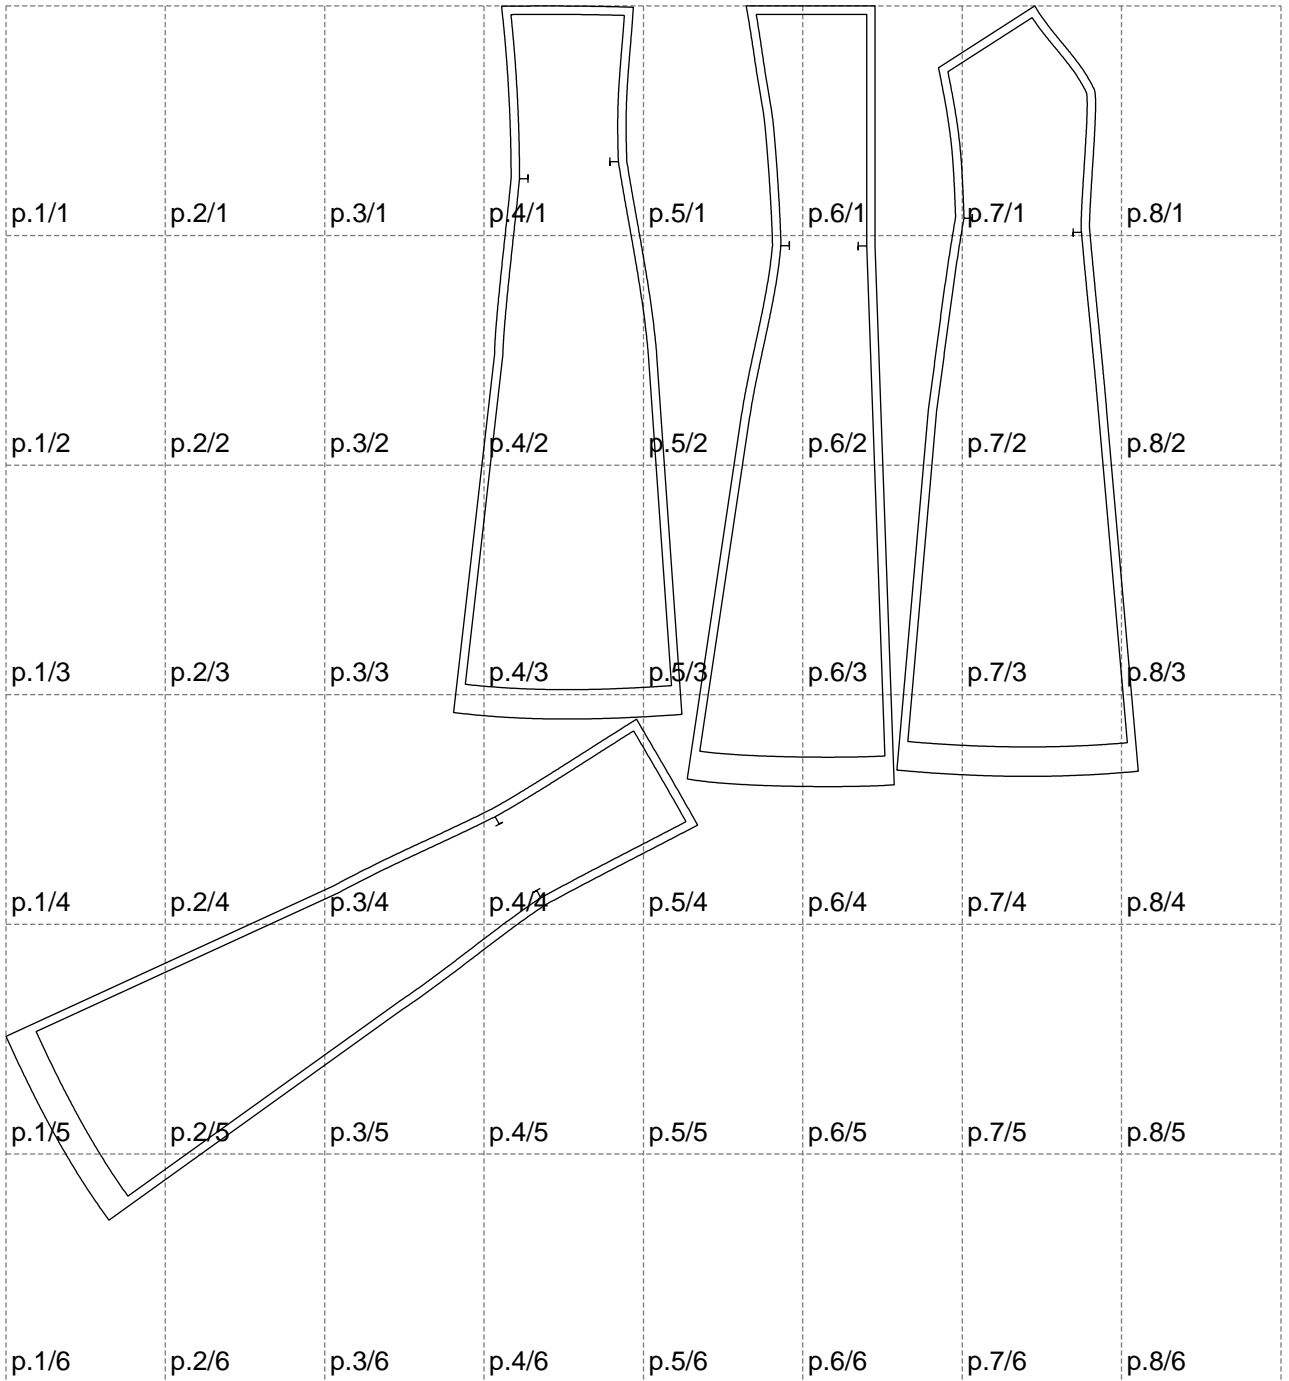

Not for print

Paper size: A4, size:1348.54 x1445.72 mm

# Example

size:1468.82 x1958.34 mm

Maneken =1 ver.0

rz\_1=170

rz\_16=104

rz\_17=88.9

rz\_18=84.4

rz\_19=112

rz\_20=109.3

---

. . . . .  
. . . . .  
. . . . .