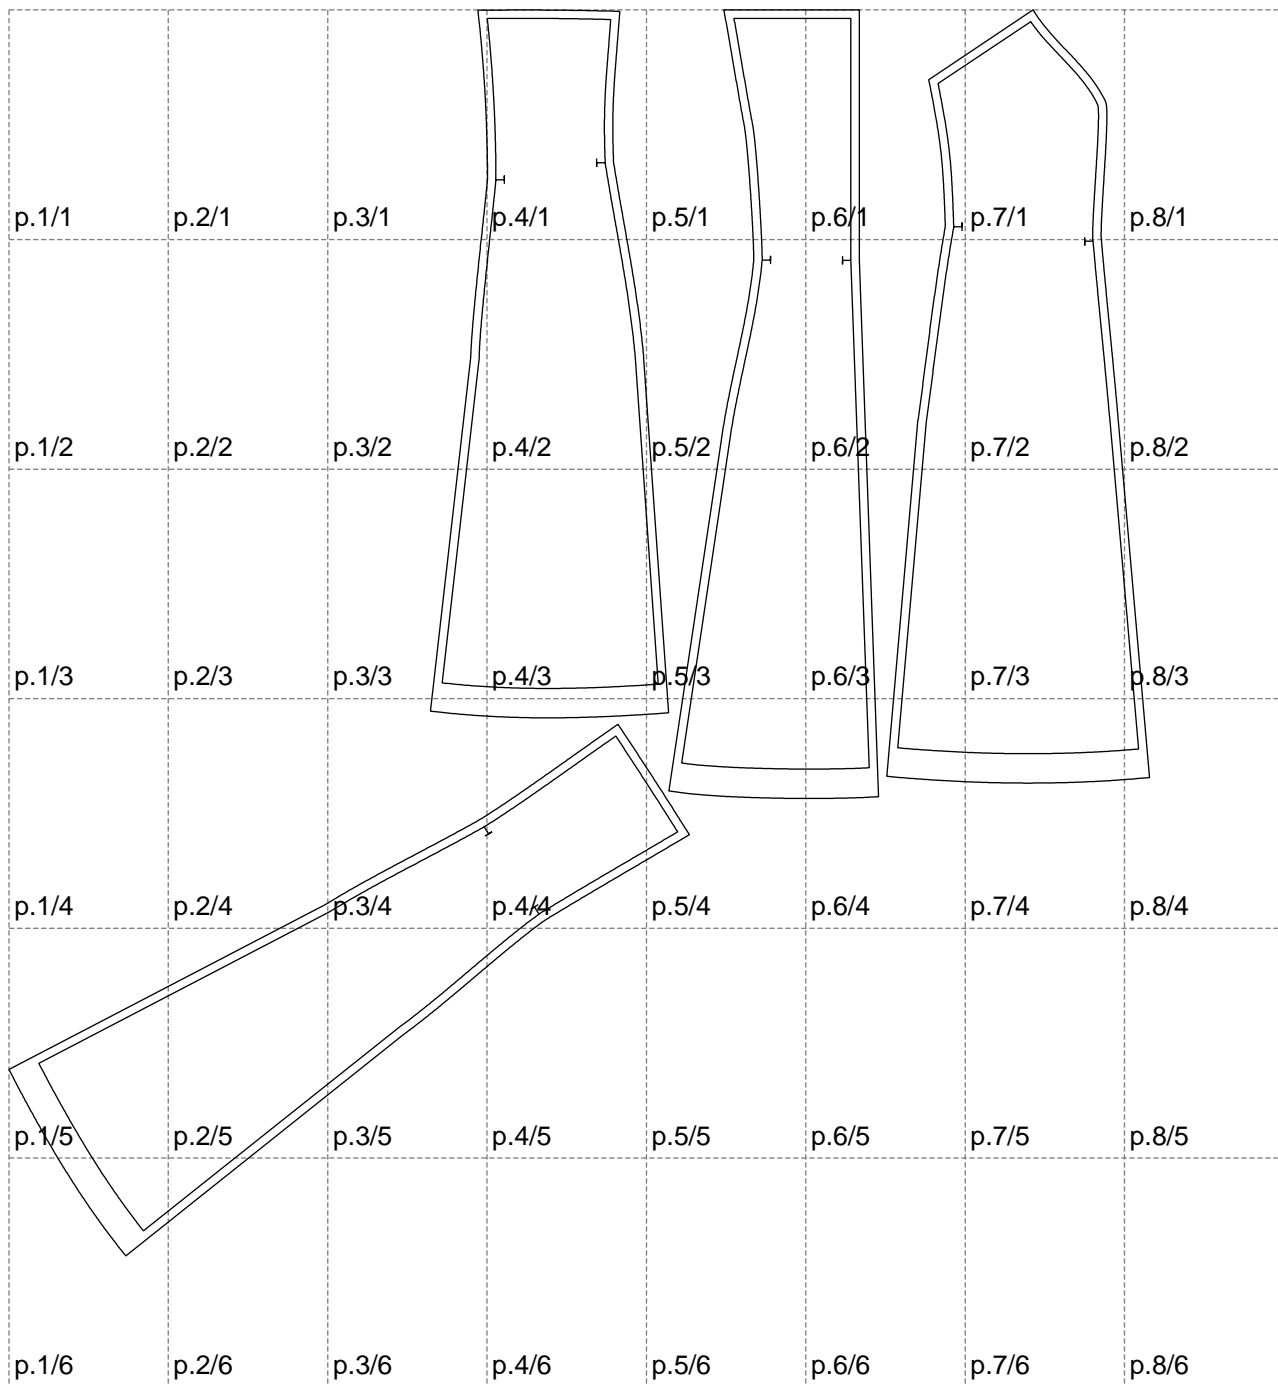

Not for print

Paper size: A4, size:1358.40 x1483.52 mm

# Example

size:1438.73 x2066.21 mm

Maneken =1 ver.0

rz\_1=170

rz\_16=112

rz\_17=96.2

rz\_18=94

rz\_19=120

rz\_20=117

---

. . . . .  
. . . . .  
. . . . .