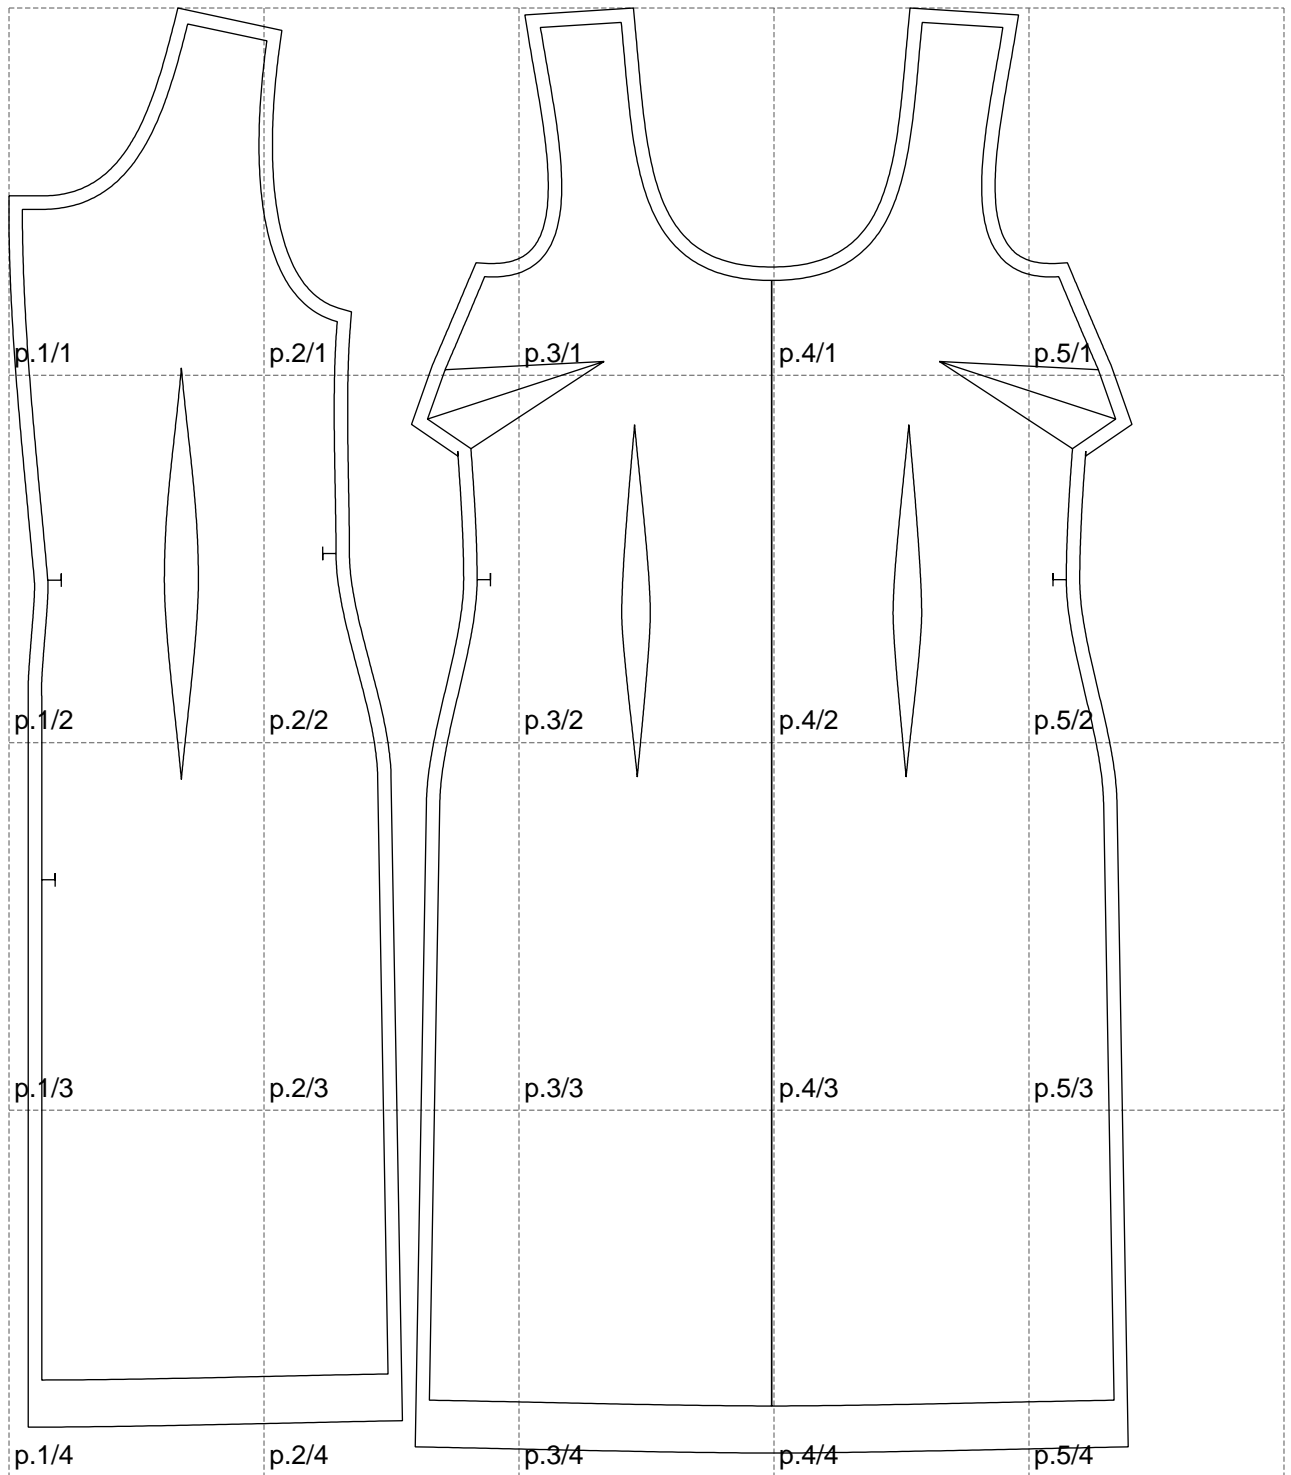

Not for print

Paper size: A4, size:835.86 x1075.40 mm

# Example

size:1137.15 x1075.40 mm

Maneken =1 ver.0

rz\_1=170

rz\_16=88

rz\_17=75.6

rz\_18=67.6

rz\_19=96

rz\_20=94.6

---

. . . . .  
. . . . .  
. . . . .