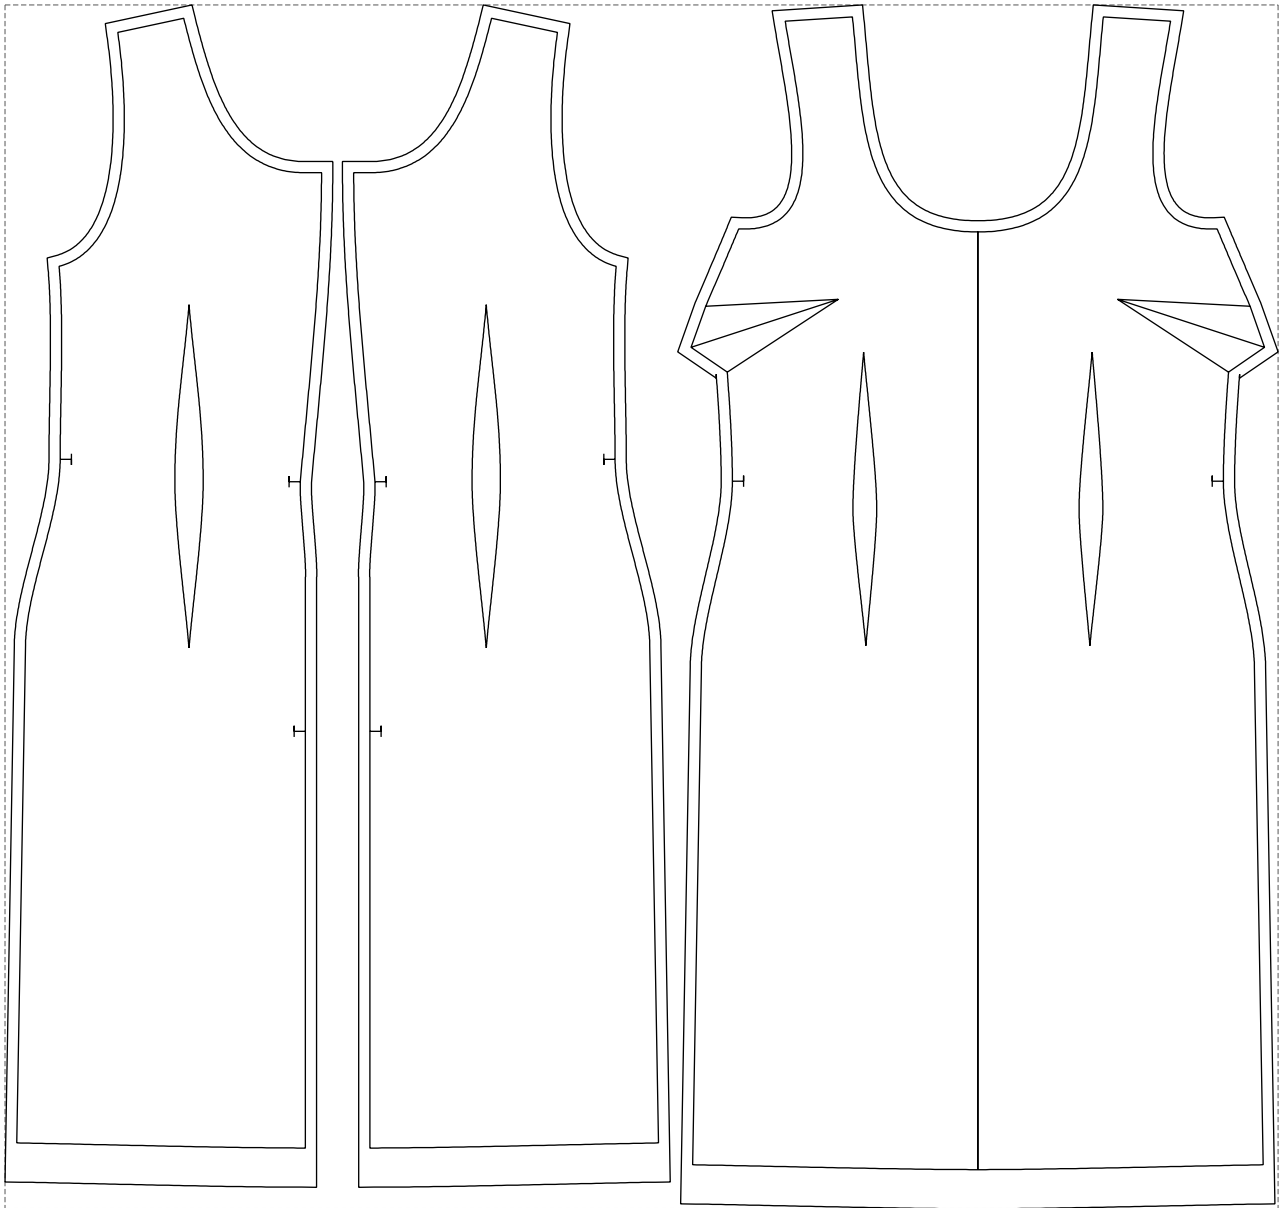

# Example

size:1137.15 x1075.40 mm

Maneken =1 ver.0

rz\_1=170

rz\_16=88

rz\_17=75.6

rz\_18=67.6

rz\_19=96