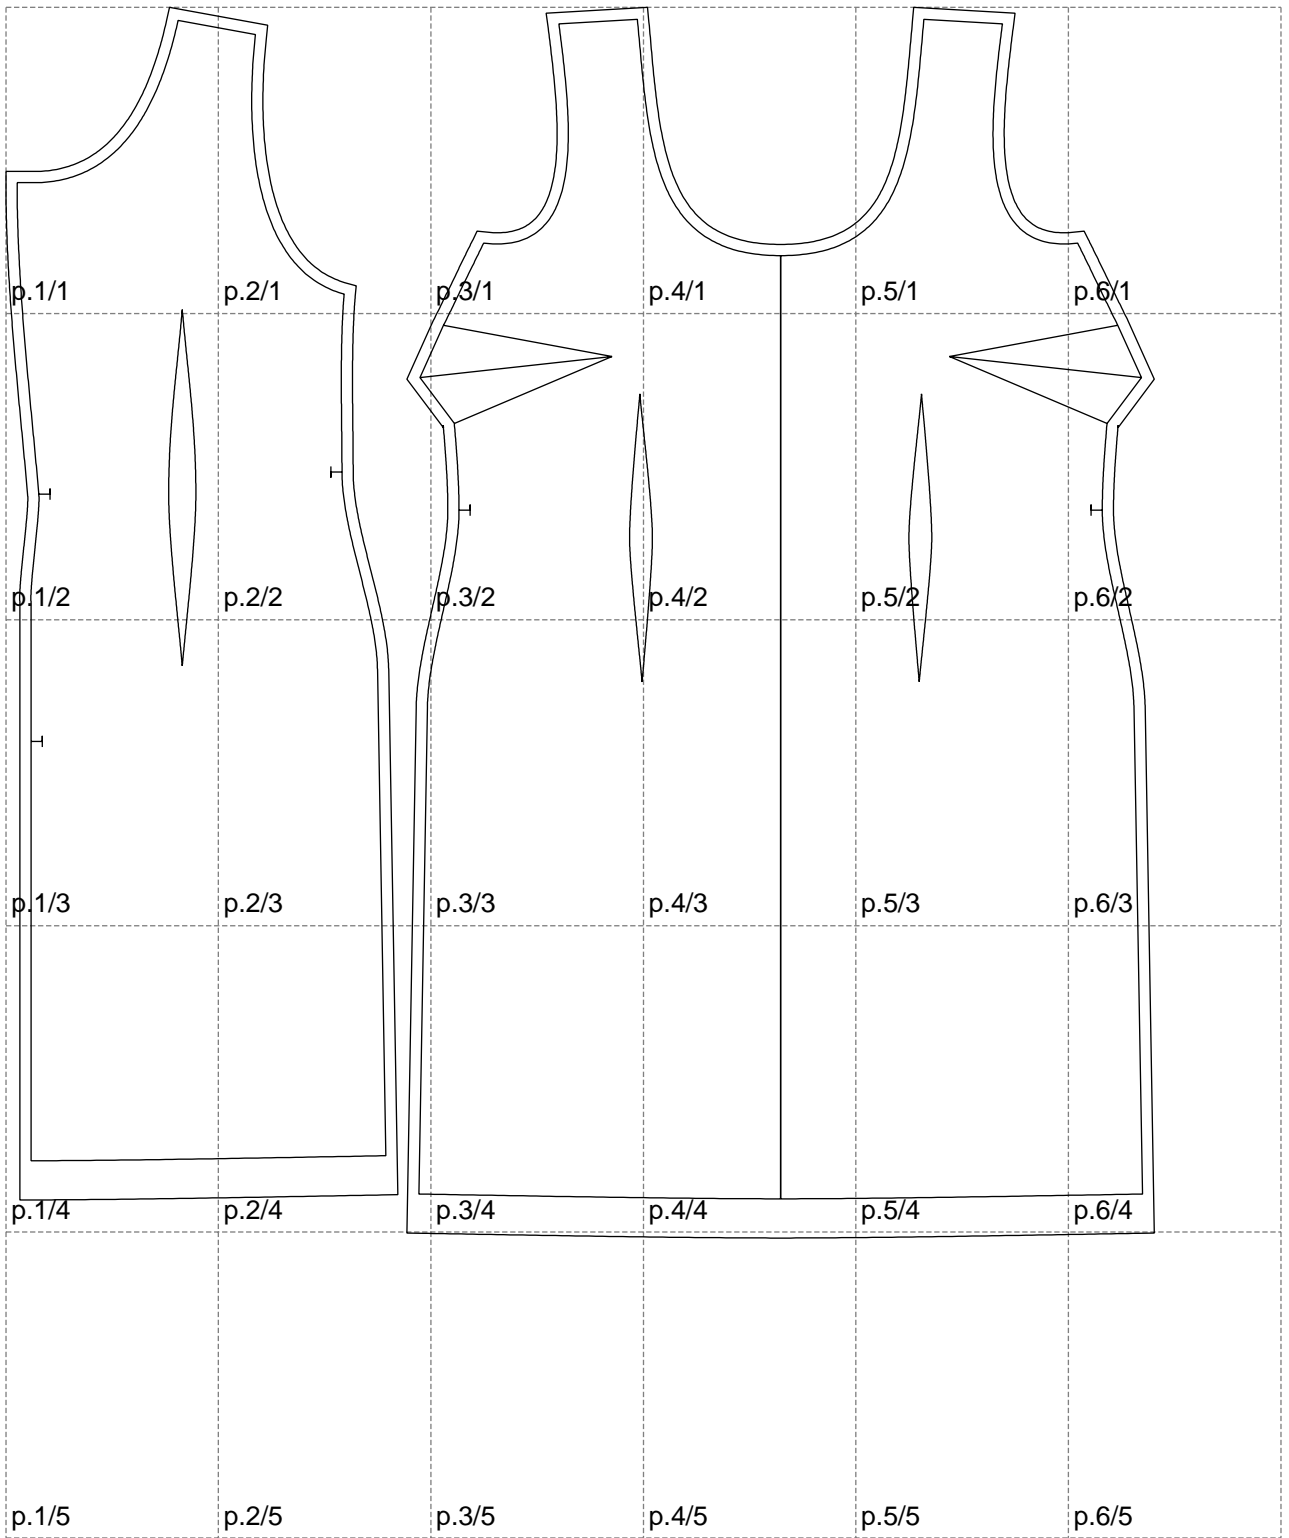

Not for print

Paper size: A4, size:1025.82 x1099.02 mm

# Example

size:1378.06 x1099.02 mm

Maneken =1 ver.0

rz\_1=170

rz\_16=112

rz\_17=96.2

rz\_18=94

rz\_19=120

rz\_20=117

---

. . . . .  
. . . . .  
. . . . .