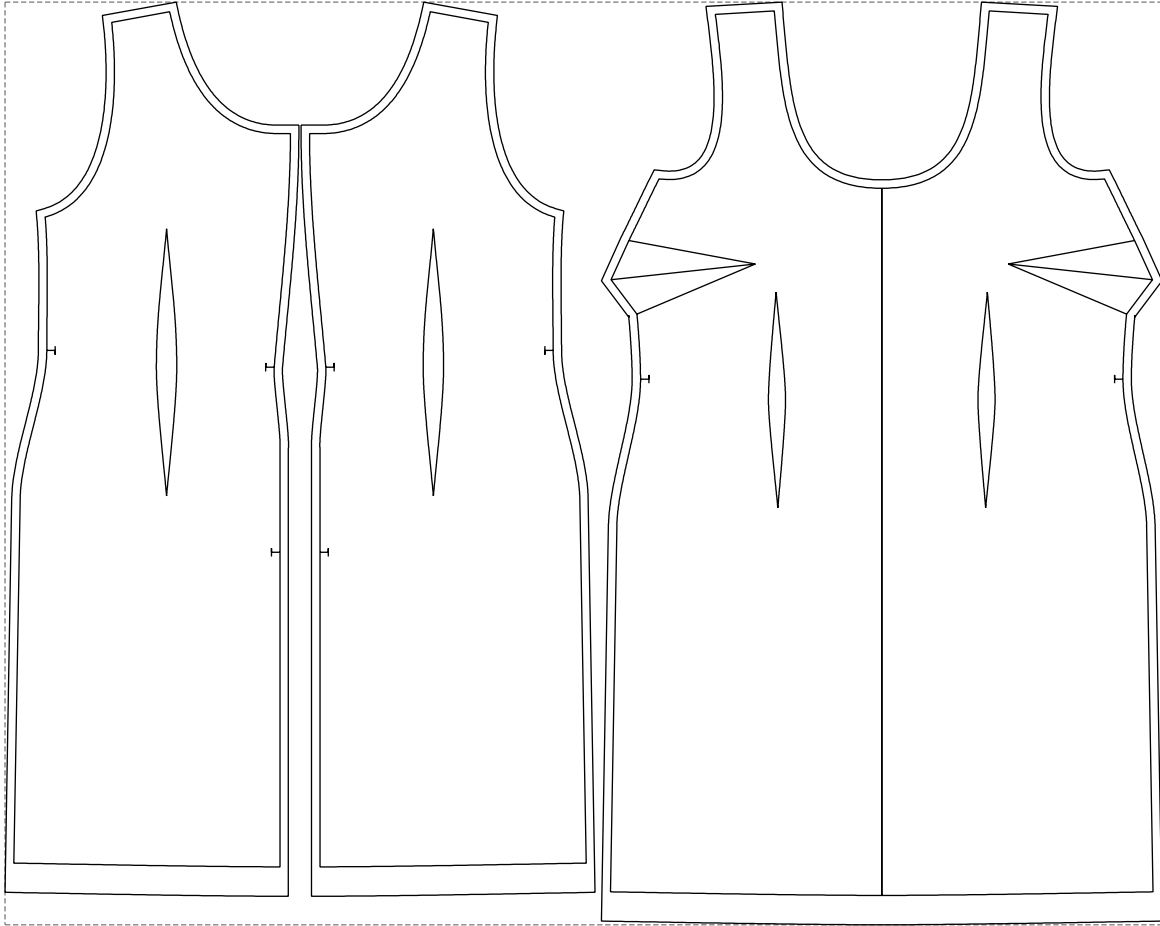

# Example

size:1378.06 x1099.02 mm

Maneken =1 ver.0

rz\_1=170

rz\_16=112

rz\_17=96.2

rz\_18=94

rz\_19=120