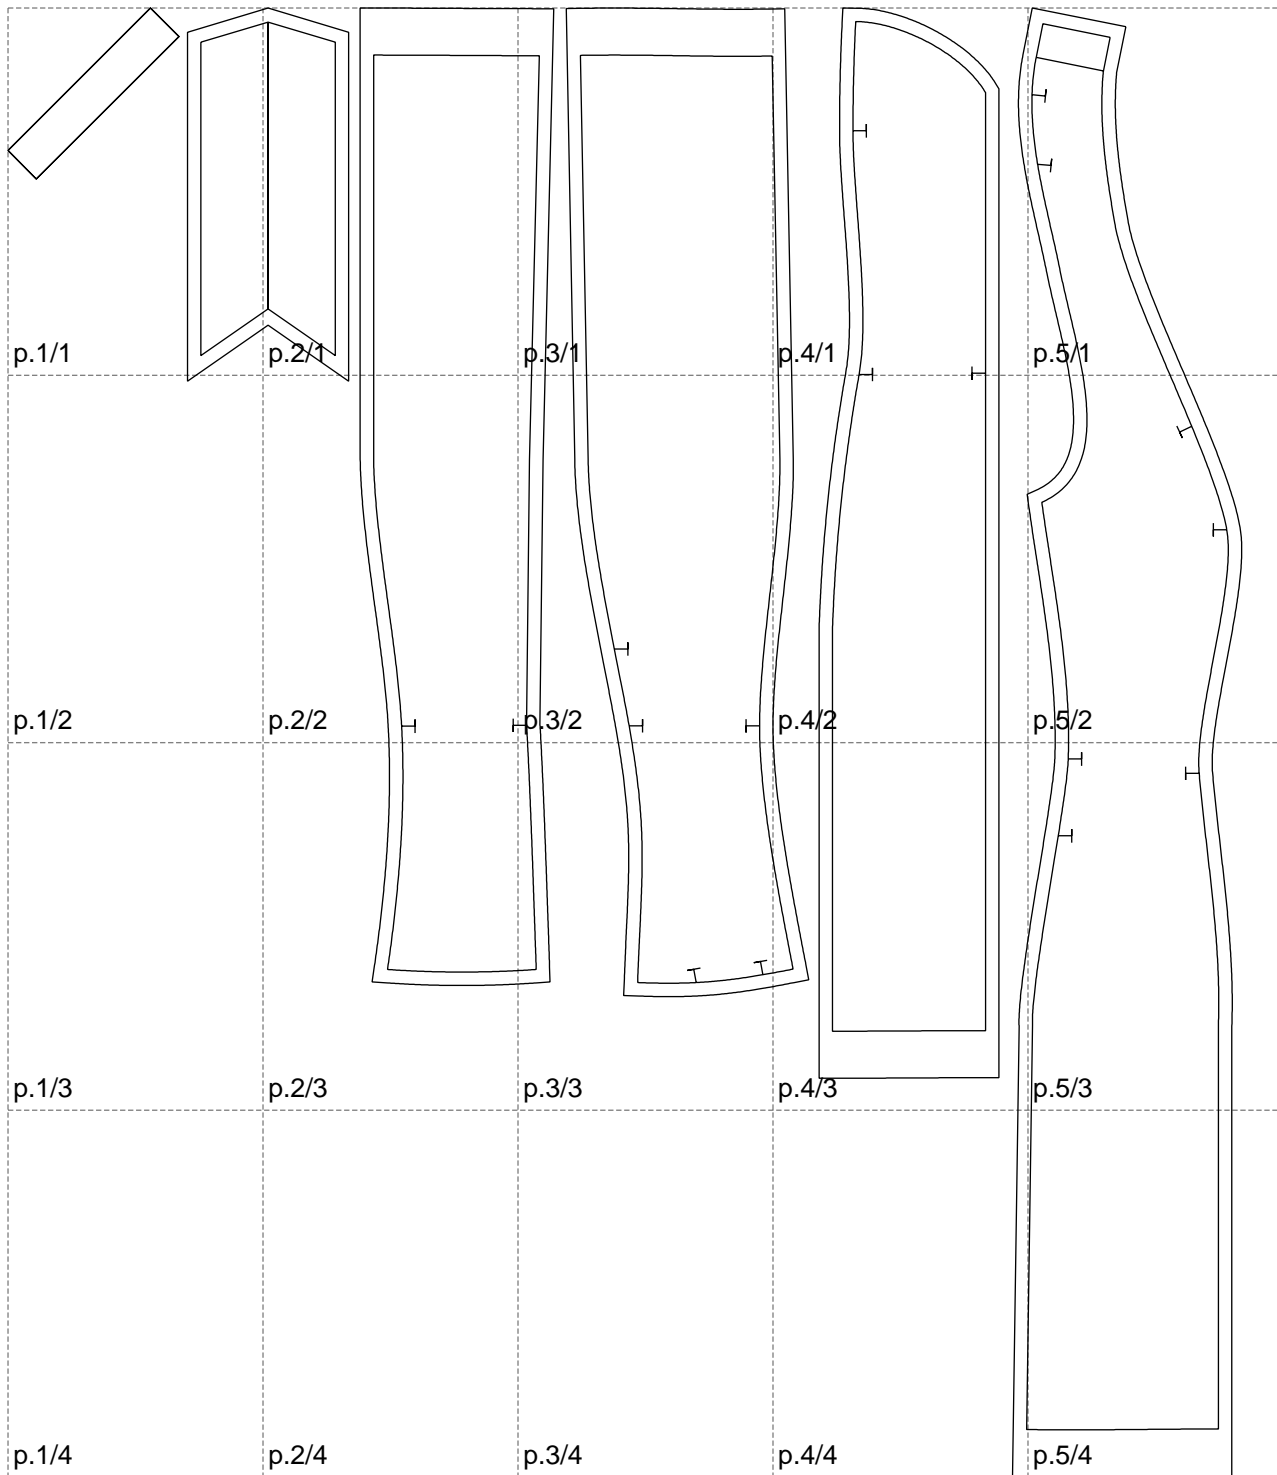

Not for print

Paper size: A4, size:918.35 x1093.16 mm

# Example

size:1428.91 x1093.16 mm

Maneken =1 ver.0

rz\_1=170

rz\_16=88

rz\_17=75.6

rz\_18=67.6

rz\_19=96

rz\_20=94.6

---

. . . . .  
. . . . .  
. . . . .