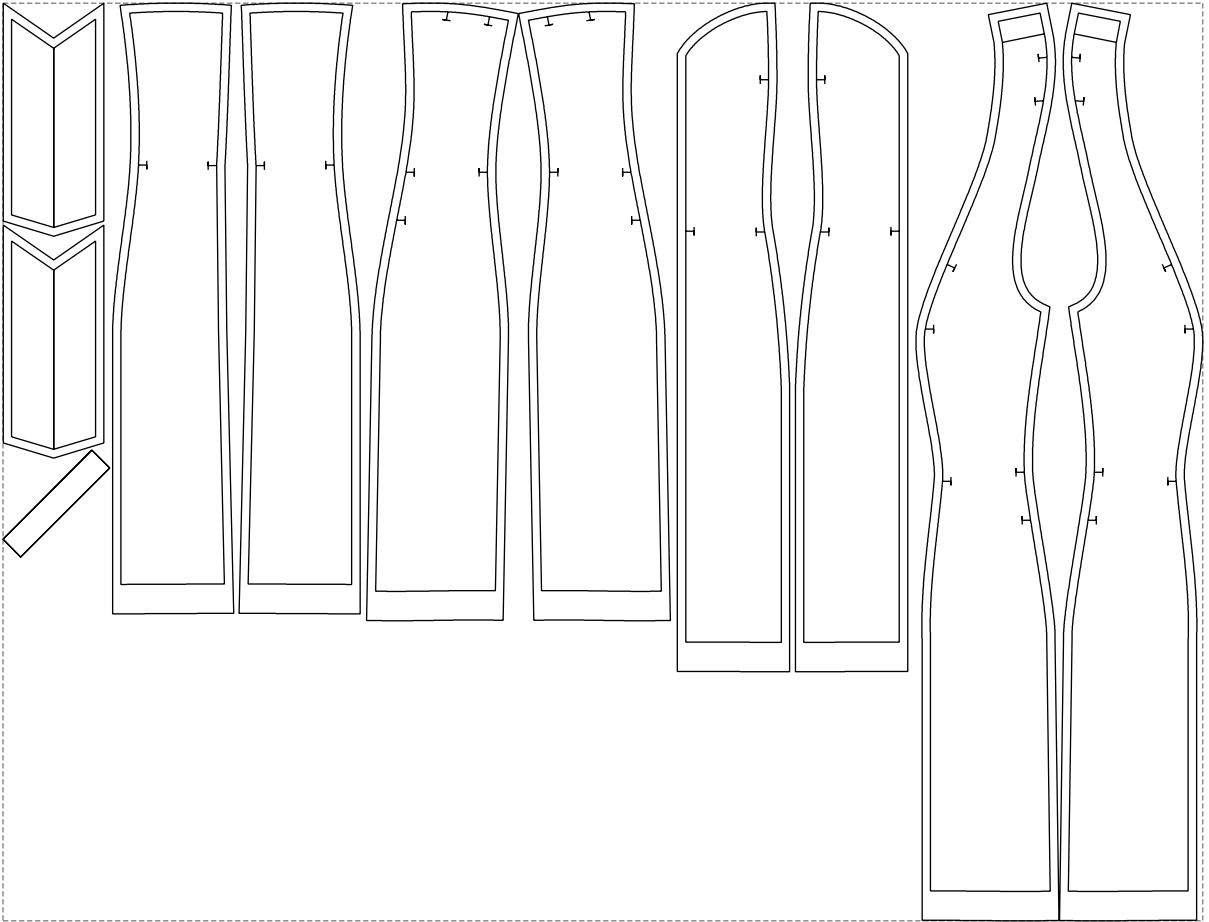

Not for print

Paper size: A4, size:918.35 x1093.16 mm

# Example

size:1428.91 x1093.16 mm

Maneken =1 ver.0

rz\_1=170

rz\_16=88

rz\_17=75.6

rz\_18=67.6

rz\_19=96