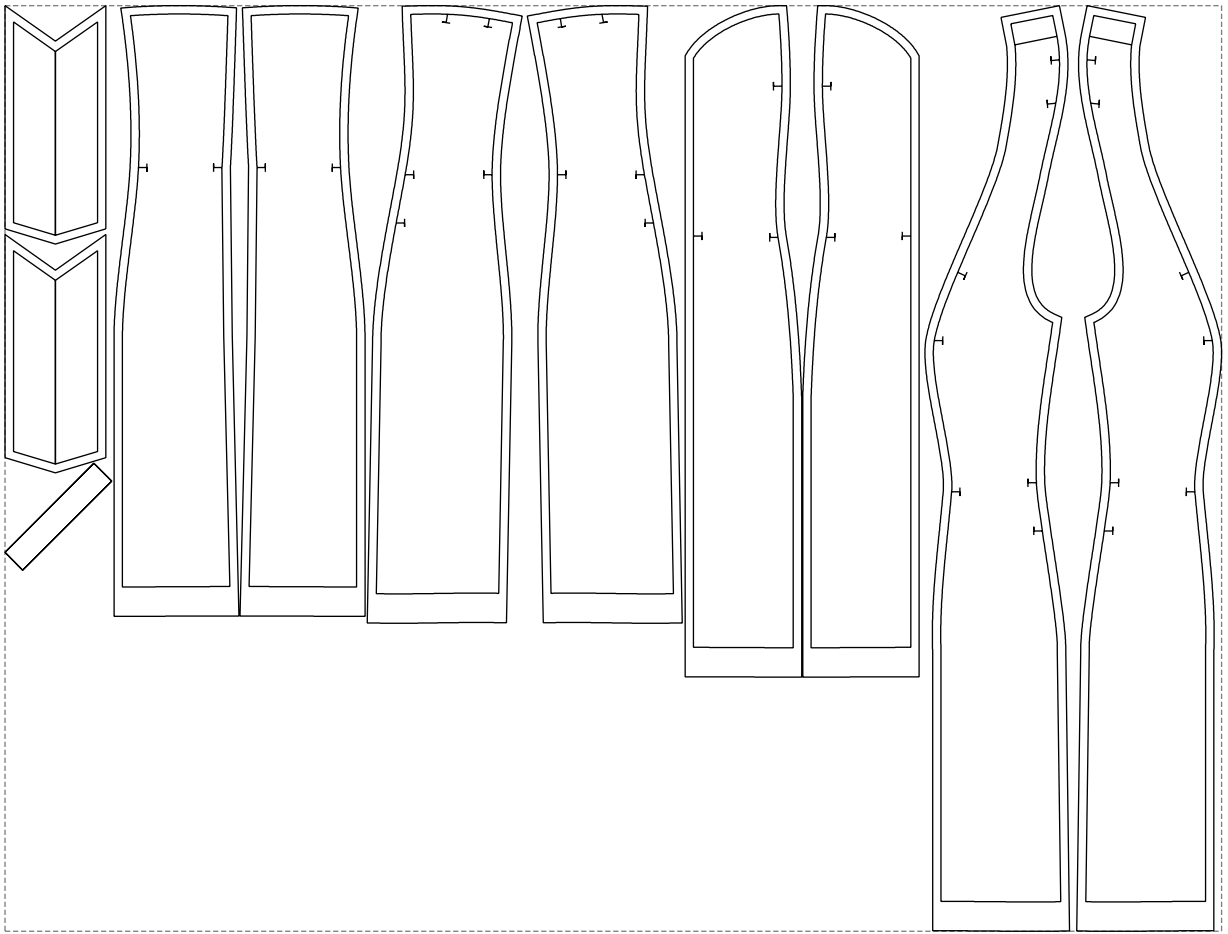

Not for print

Paper size: A4, size:918.35 x1102.68 mm

Example

size:1448.94 x1102.68 mm

Maneken =1 ver.0

rz_1=170

rz_16=92

rz_17=78.8

rz_18=71.8

rz_19=100

rz_20=98.1

.
.
.