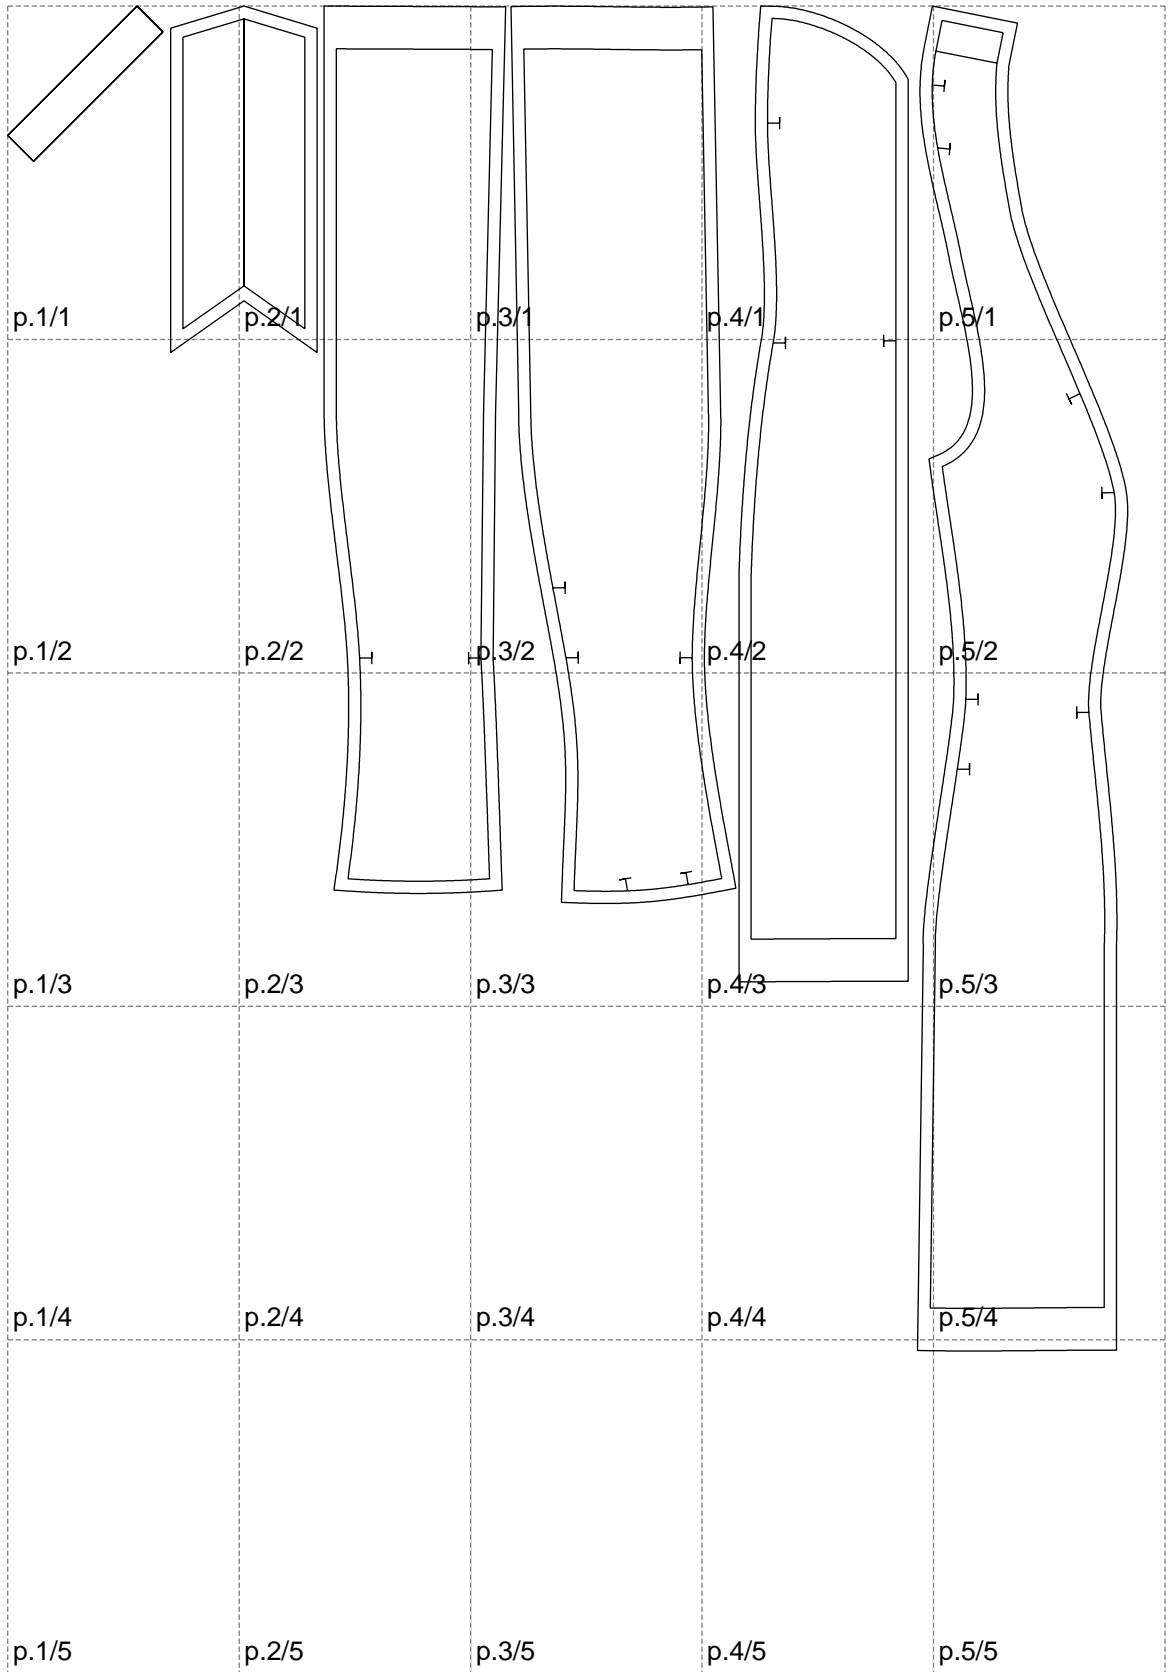

Not for print

Paper size: A4, size:918.35 x1102.68 mm

Example

size:1448.94 x1102.68 mm

Maneken =1 ver.0

rz_1=170

rz_16=92

rz_17=78.8

rz_18=71.8

rz_19=100

rz_20=98.1

.
.
.