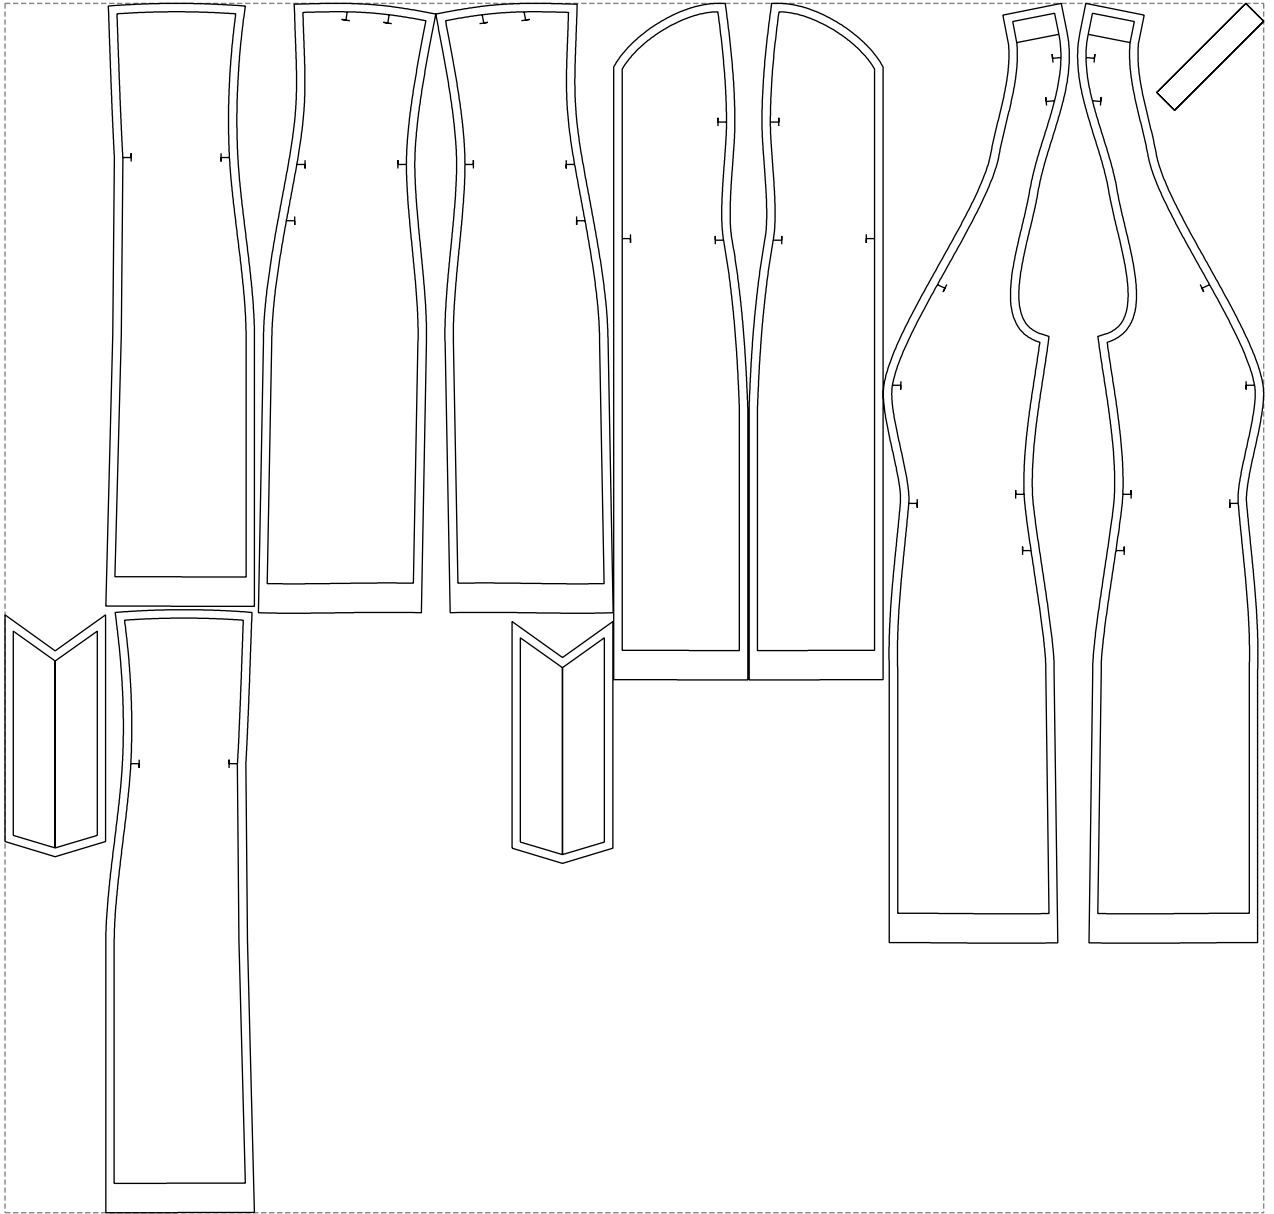

Not for print

Paper size: A4, size:915.60 x1119.51 mm

# Example

size:1499.00 x1440.65 mm

Maneken =1 ver.0

rz\_1=170

rz\_16=112

rz\_17=96.2

rz\_18=94

rz\_19=120