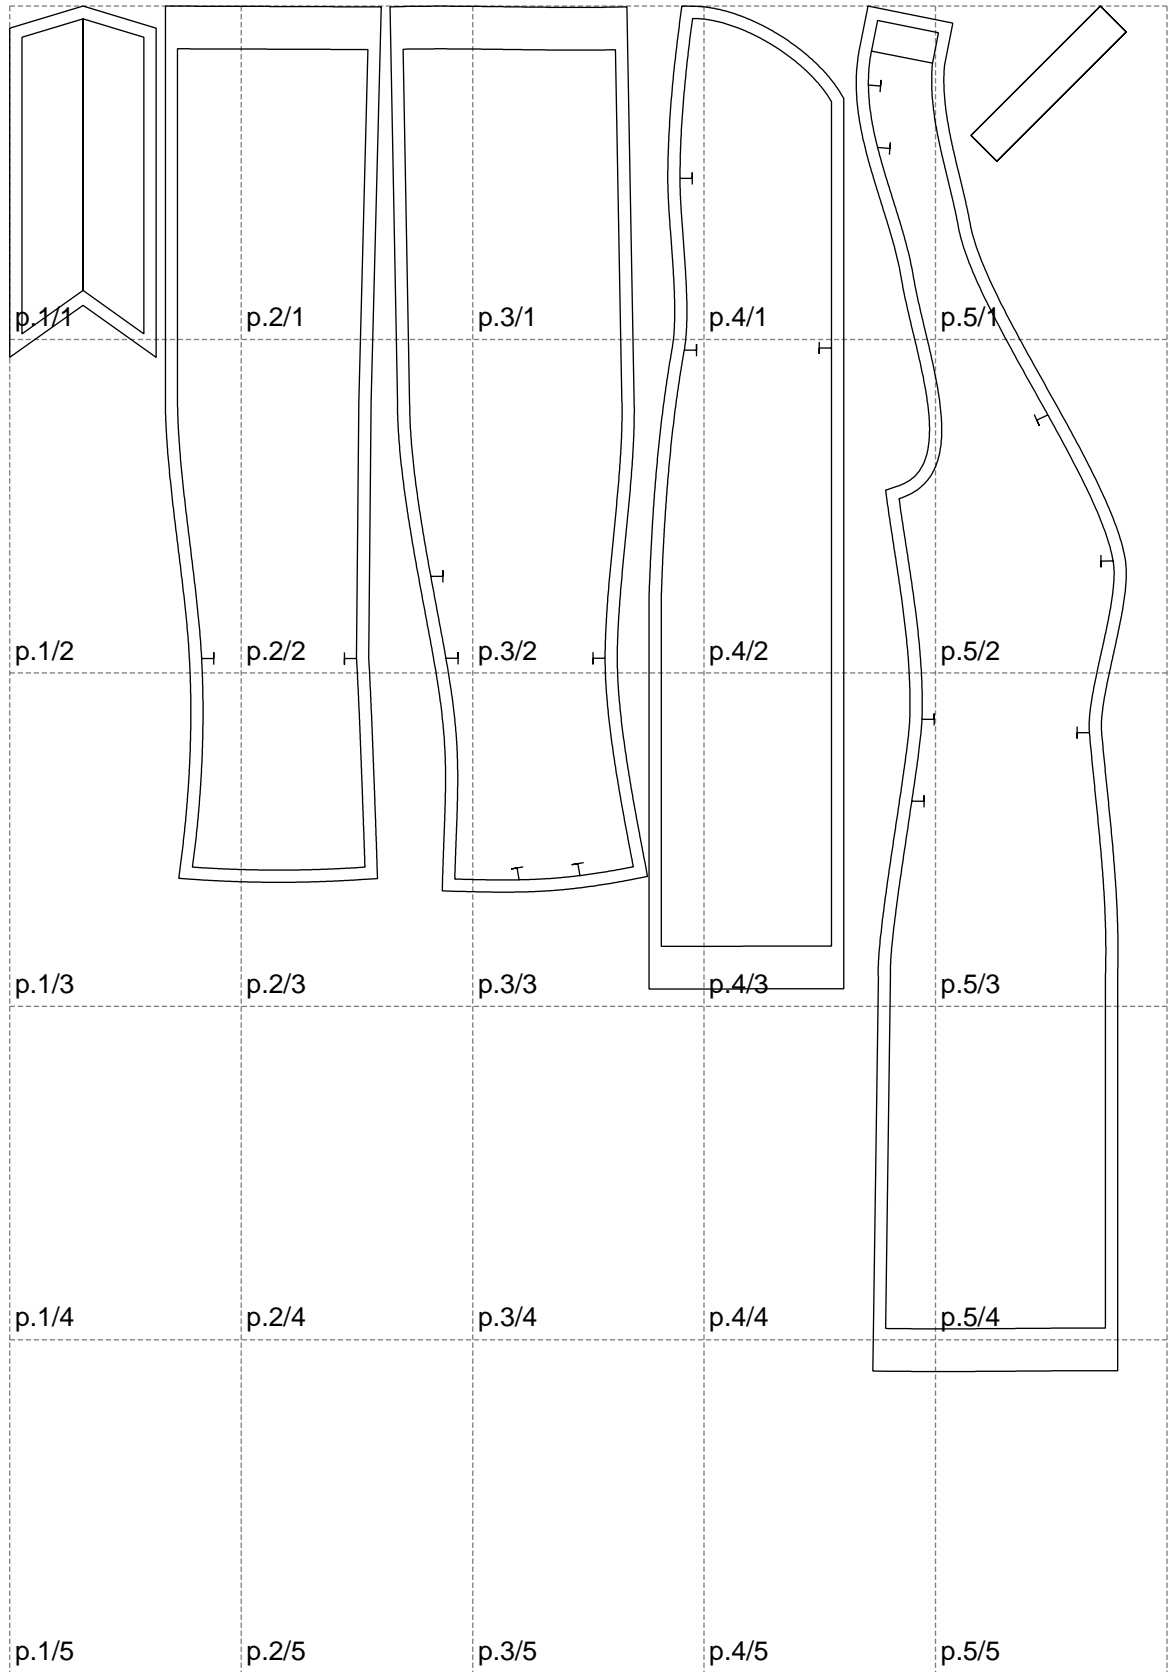

Not for print

Paper size: A4, size:915.60 x1119.51 mm

# Example

size:1499.00 x1440.65 mm

Maneken =1 ver.0

rz\_1=170

rz\_16=112

rz\_17=96.2

rz\_18=94

rz\_19=120

rz\_20=117

---

. . . . .  
. . . . .  
. . . . .