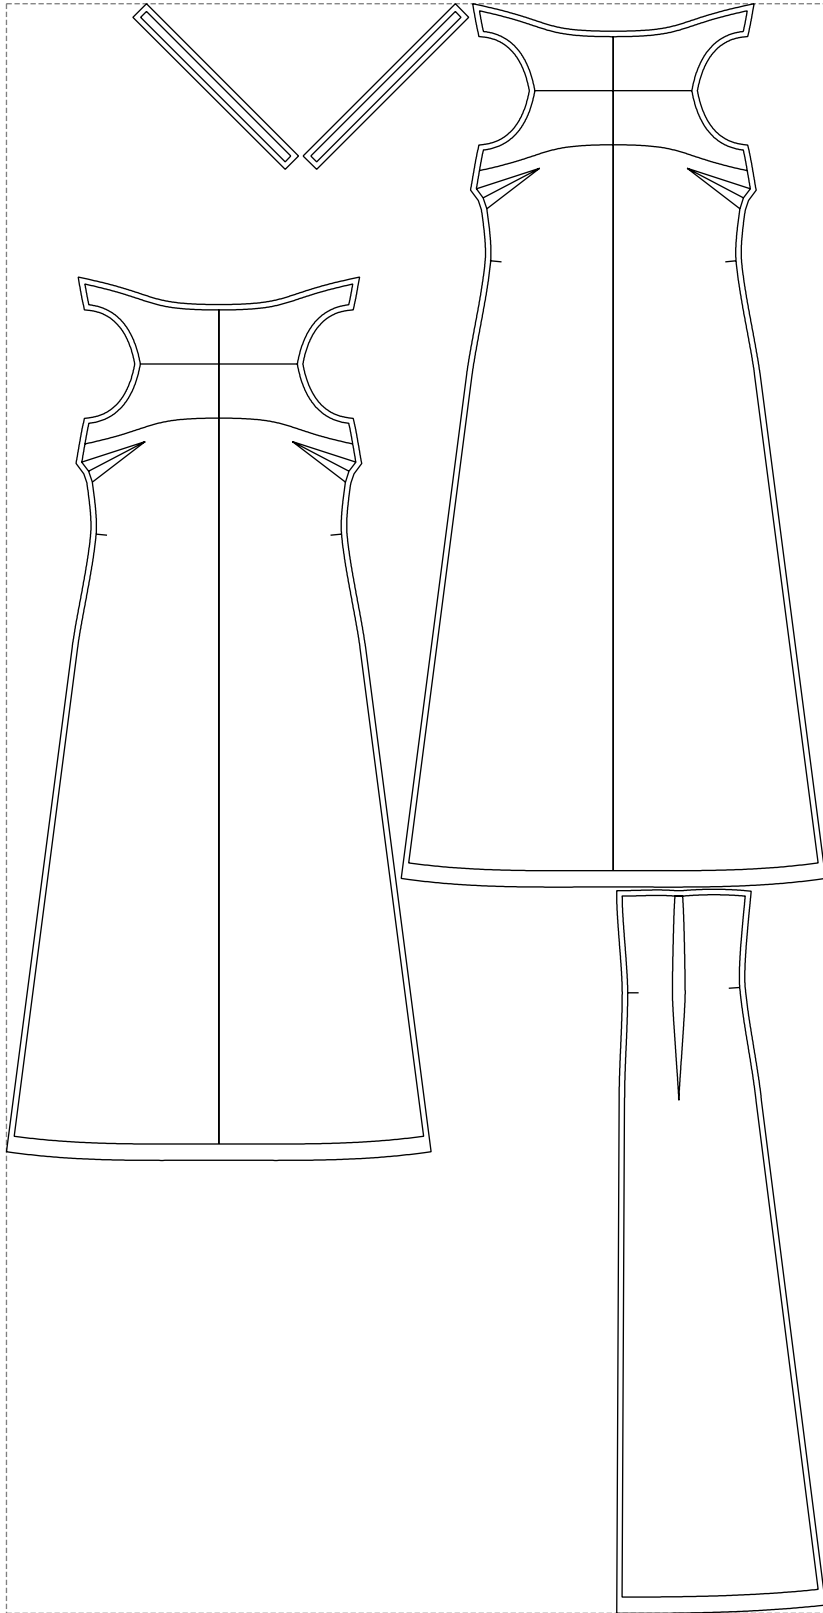

Not for print

Paper size: A4, size:1137.30 x1617.15 mm

# Example

size:1499.00 x2946.93 mm

Maneken =1 ver.0

rz\_1=170

rz\_16=88

rz\_17=75.6

rz\_18=67.6

rz\_19=96

rz\_20=94.6

---

. . . . .  
. . . . .  
. . . . .