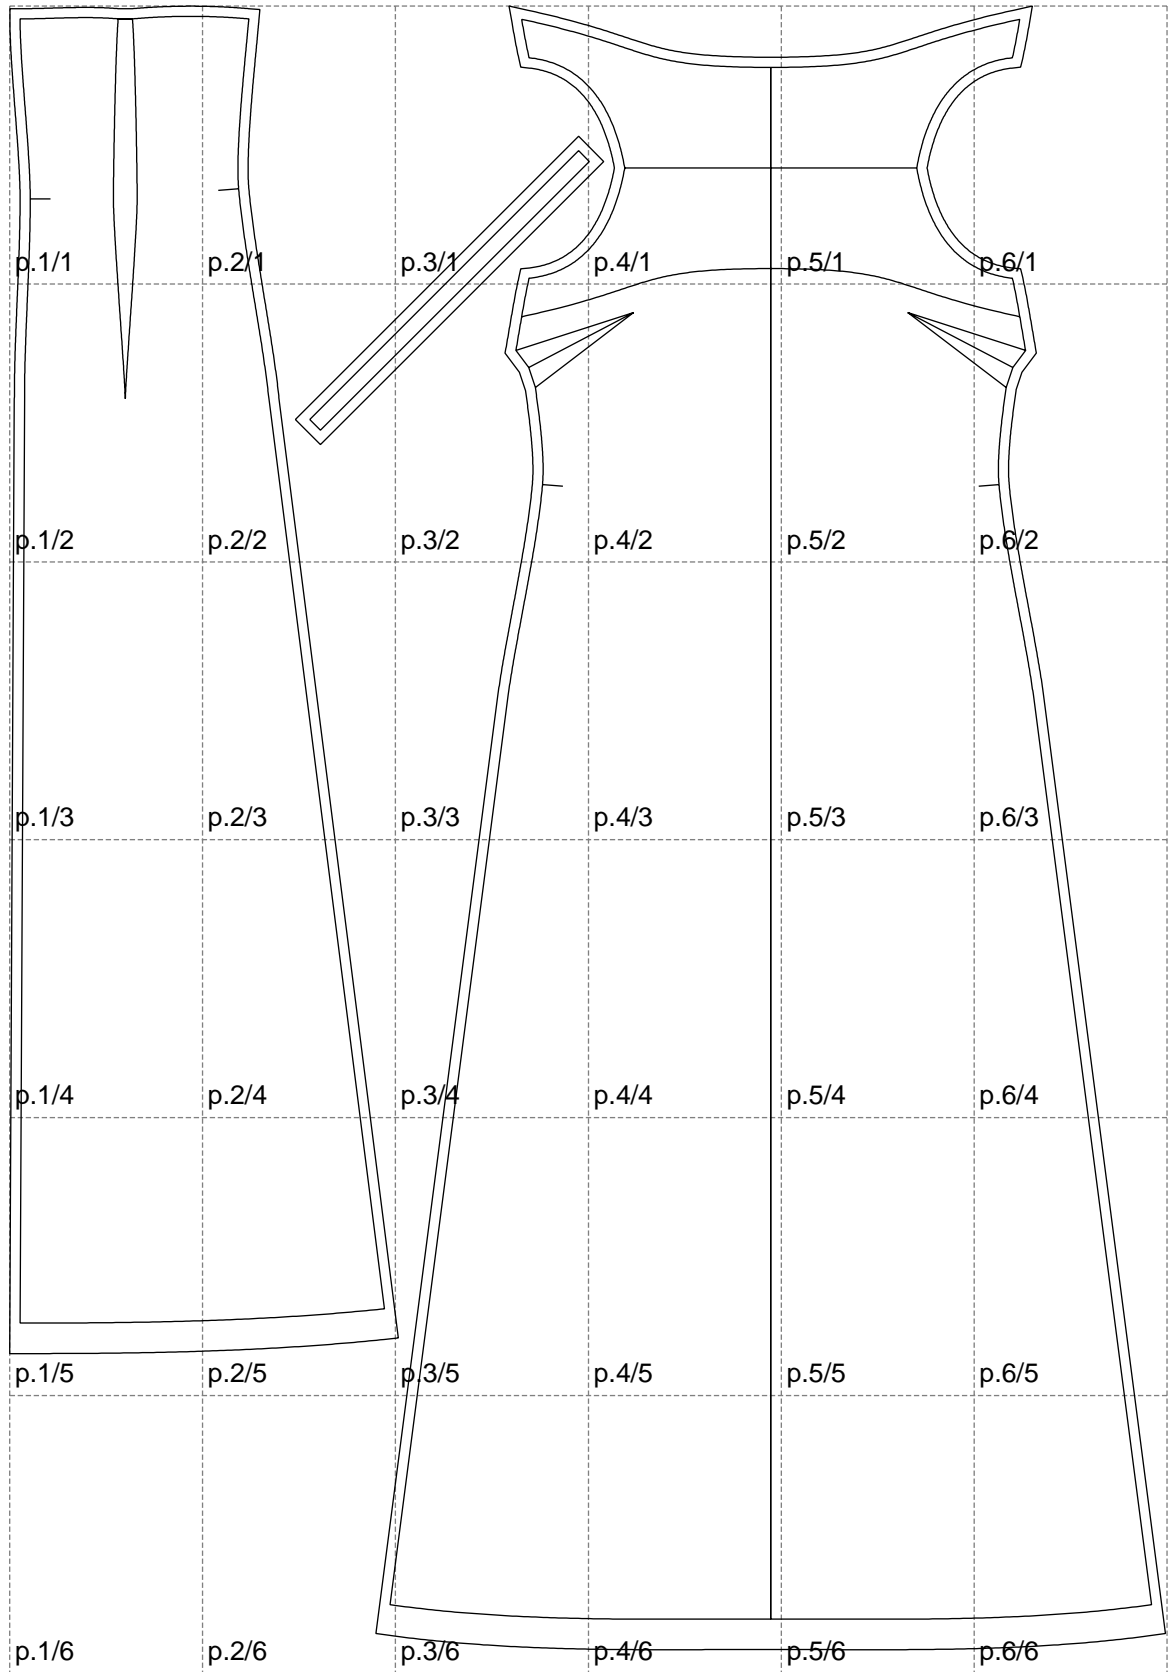

Not for print

Paper size: A4, size:1137.30 x1617.15 mm

# Example

size:1499.00 x2946.93 mm

Maneken =1 ver.0

rz\_1=170

rz\_16=88

rz\_17=75.6

rz\_18=67.6

rz\_19=96

rz\_20=94.6

---

. . . . .  
. . . . .  
. . . . .