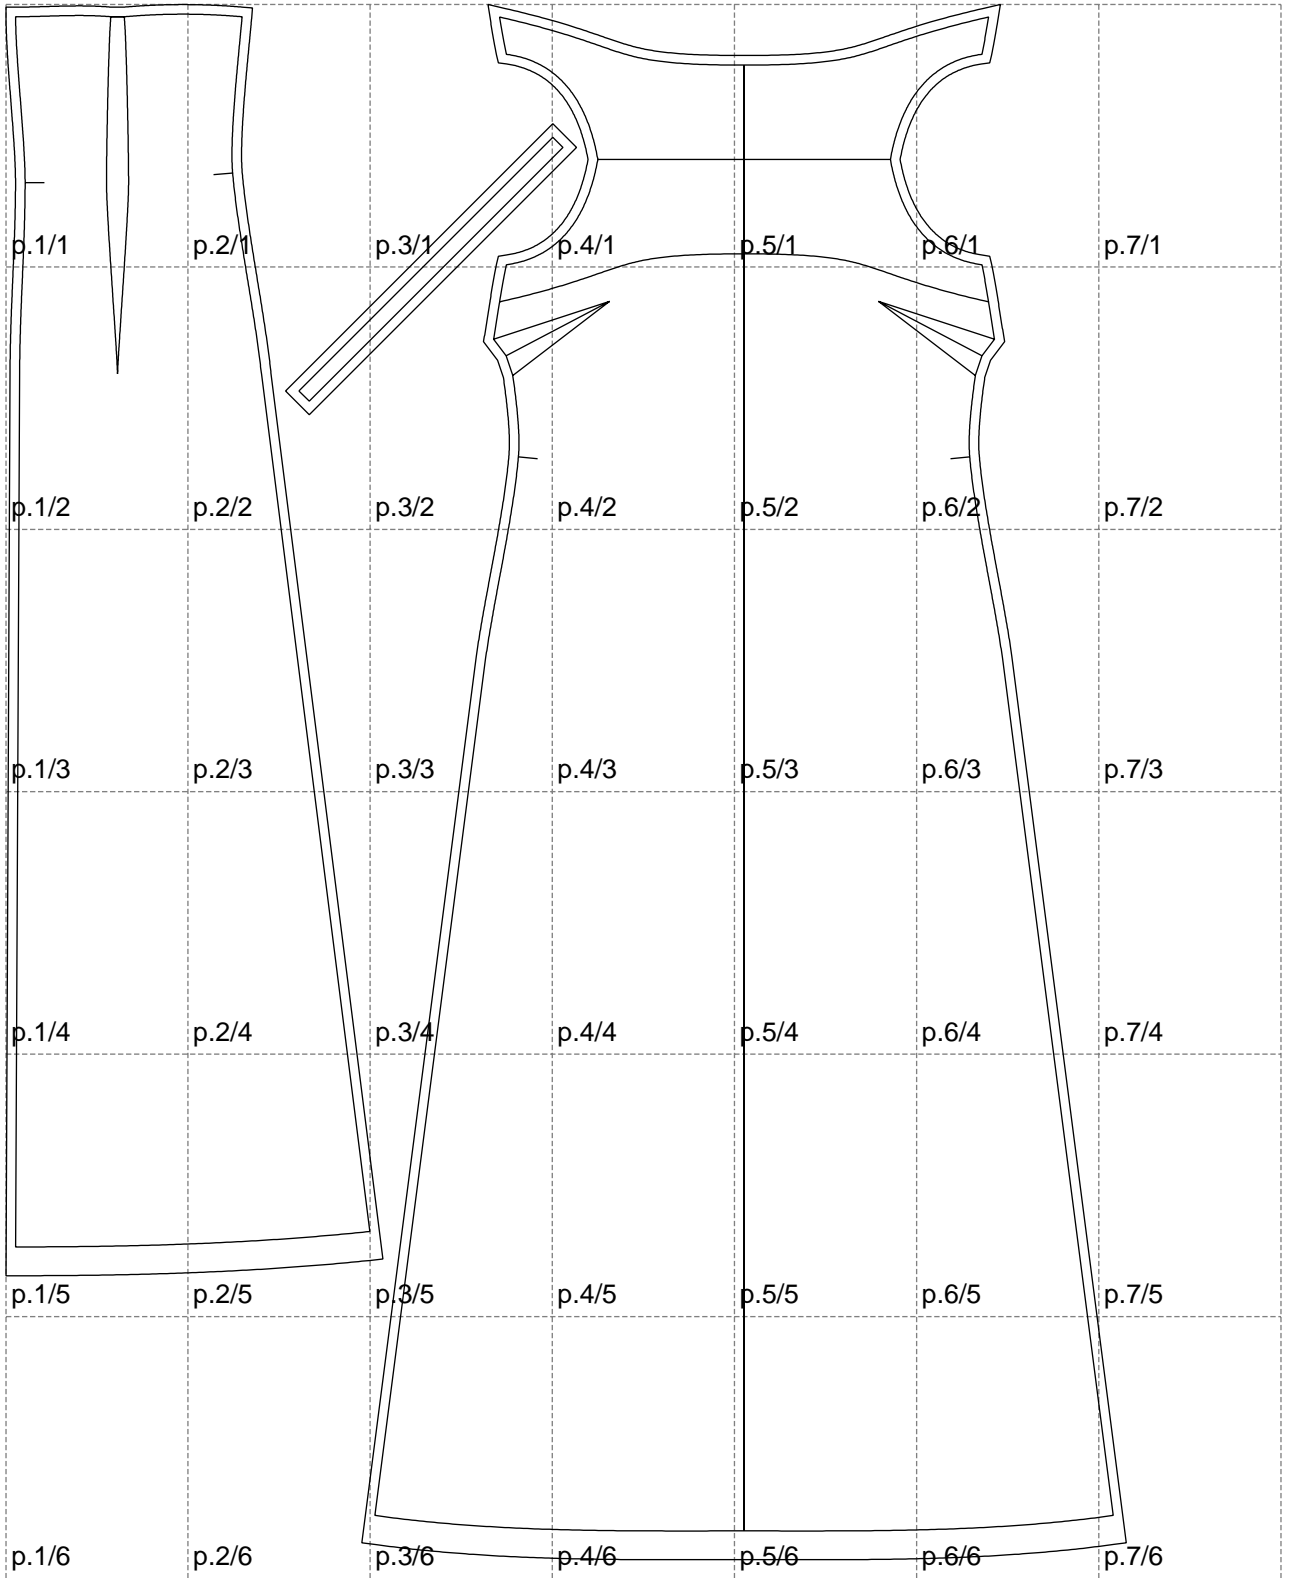

Not for print

Paper size: A4, size:1167.59 x1620.41 mm

# Example

size:1499.00 x2948.88 mm

Maneken =1 ver.0

rz\_1=170

rz\_16=92

rz\_17=78.8

rz\_18=71.8

rz\_19=100

rz\_20=98.1

---

. . . . .  
. . . . .  
. . . . .