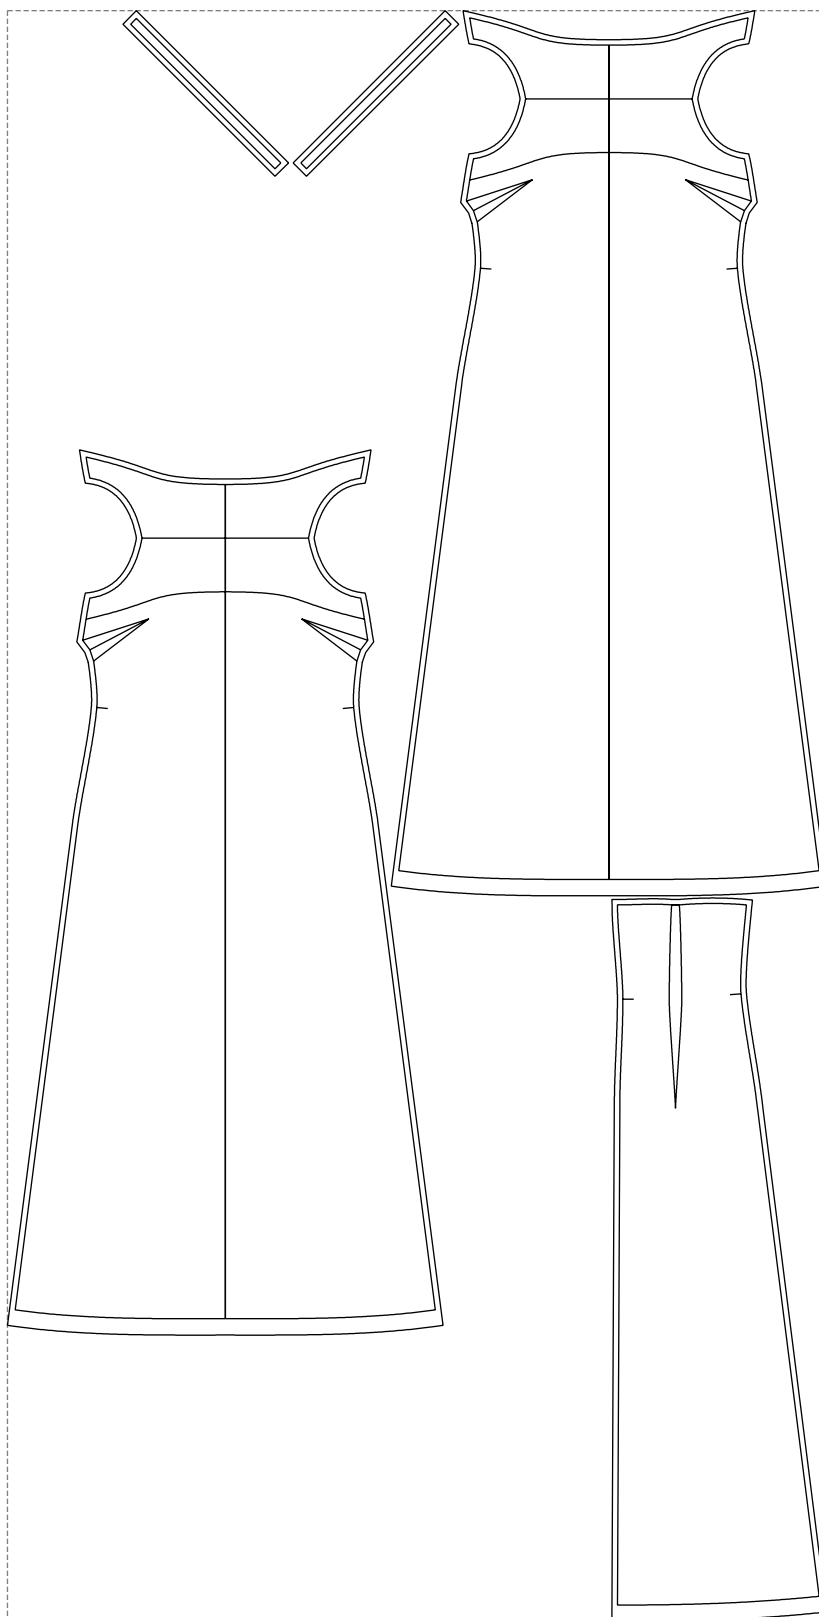

Not for print

Paper size: A4, size:1167.59 x1620.41 mm

# Example

size:1499.00 x2948.88 mm

Maneken =1 ver.0

rz\_1=170

rz\_16=92

rz\_17=78.8

rz\_18=71.8

rz\_19=100

rz\_20=98.1

---

. . . . .  
. . . . .  
. . . . .