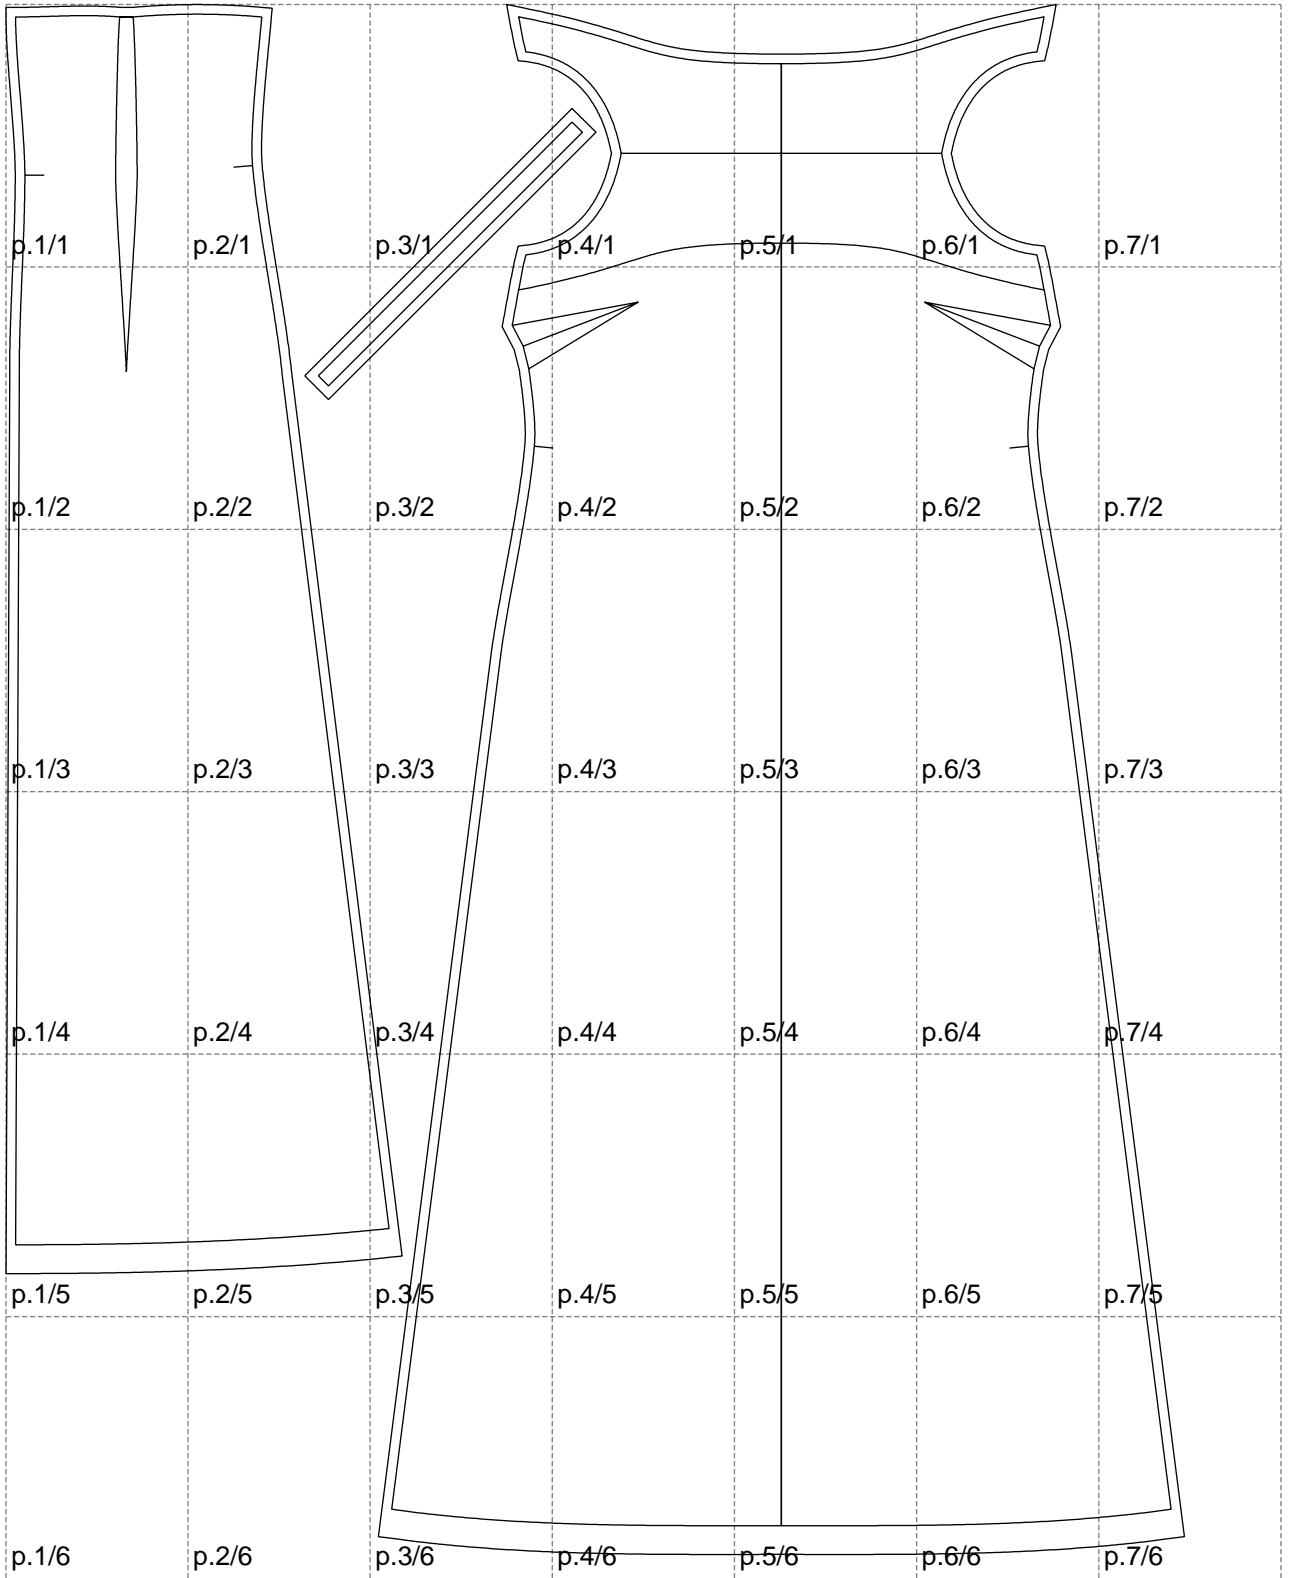

Not for print

Paper size: A4, size:1227.96 x1614.90 mm

# Example

size:1499.00 x3217.77 mm

Maneken =1 ver.0

rz\_1=170

rz\_16=100

rz\_17=85.4

rz\_18=80.2

rz\_19=108

rz\_20=105.4

---

. . . . .  
. . . . .  
. . . . .