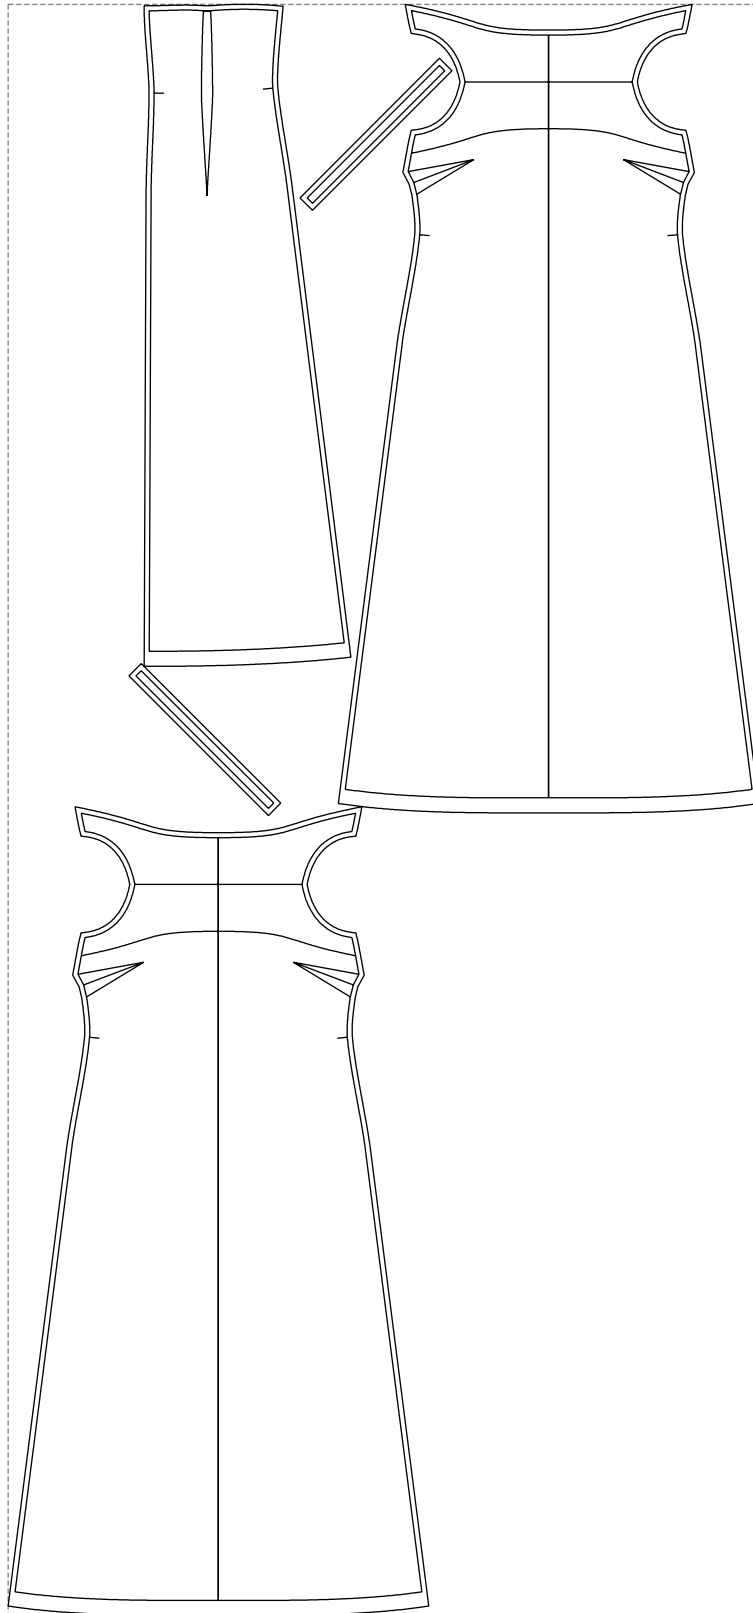

Not for print

Paper size: A4, size:1227.96 x1614.90 mm

# Example

size:1499.00 x3217.77 mm

Maneken =1 ver.0

rz\_1=170

rz\_16=100

rz\_17=85.4

rz\_18=80.2

rz\_19=108

rz\_20=105.4

---

. . . . .  
. . . . .  
. . . . .