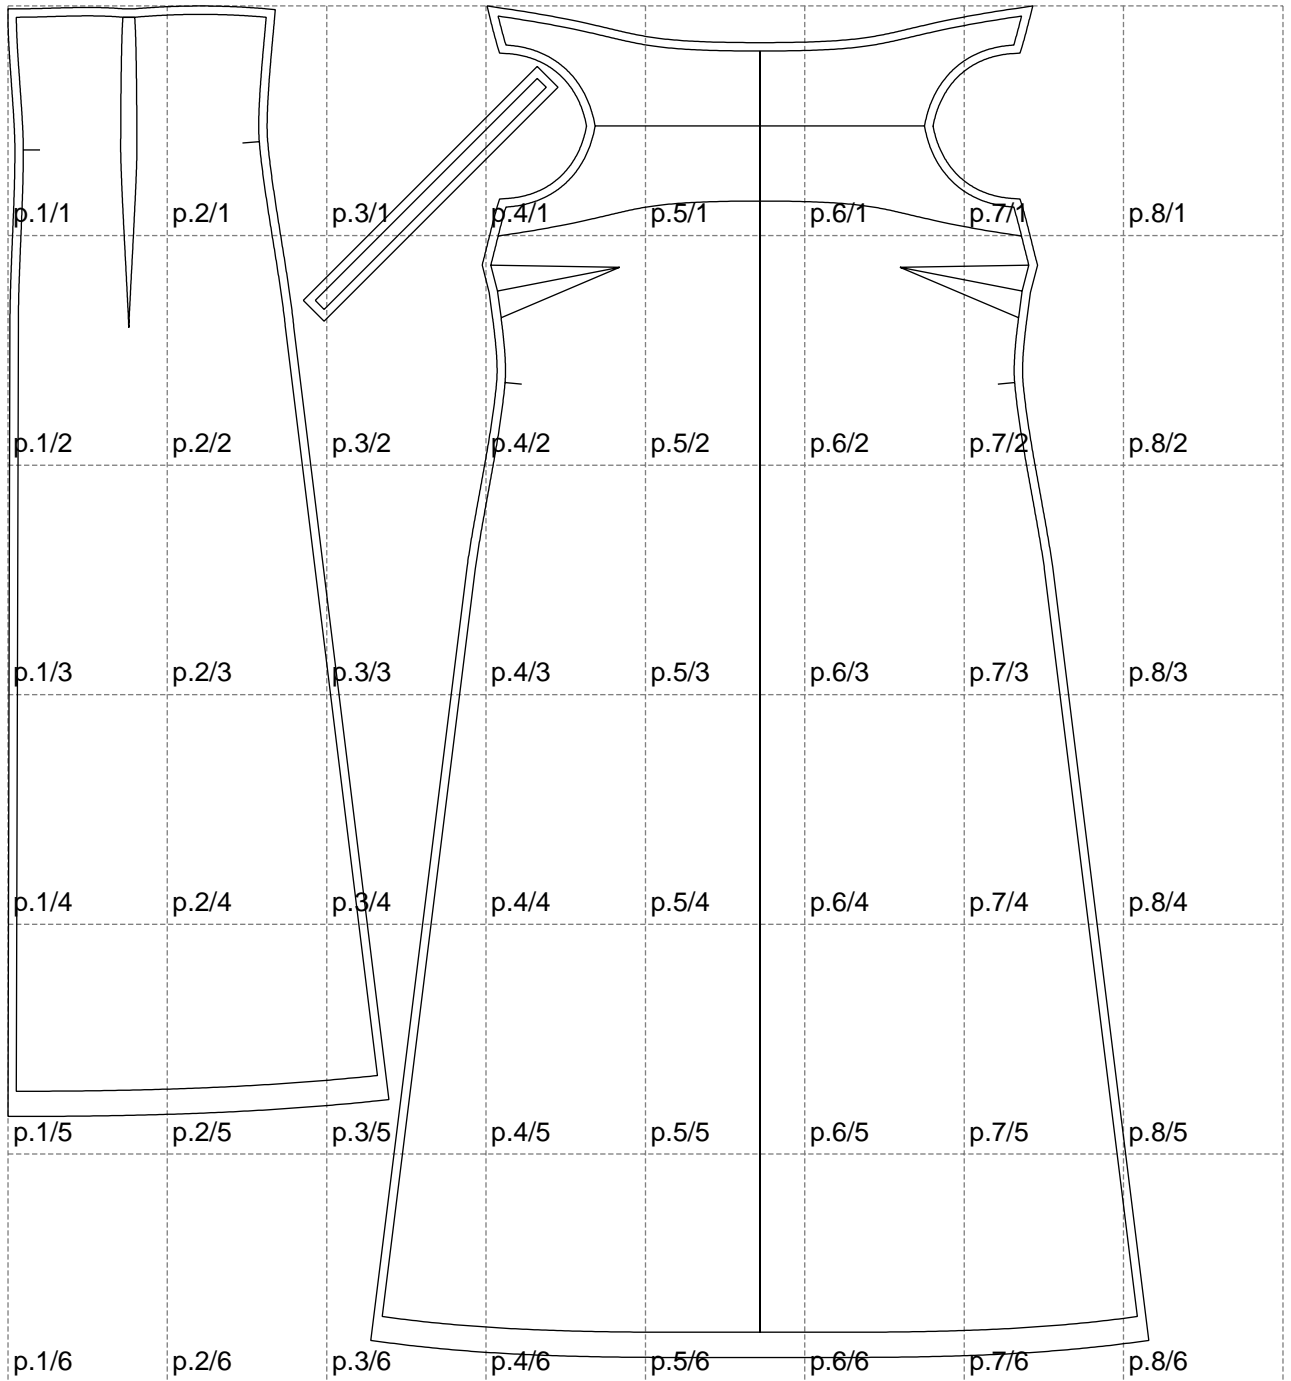

Not for print

Paper size: A4, size:1358.77 x1609.39 mm

# Example

size:1388.48 x3218.79 mm

Maneken =1 ver.0

rz\_1=170

rz\_16=116

rz\_17=100

rz\_18=98.8

rz\_19=124

rz\_20=121

---

. . . . .  
. . . . .  
. . . . .