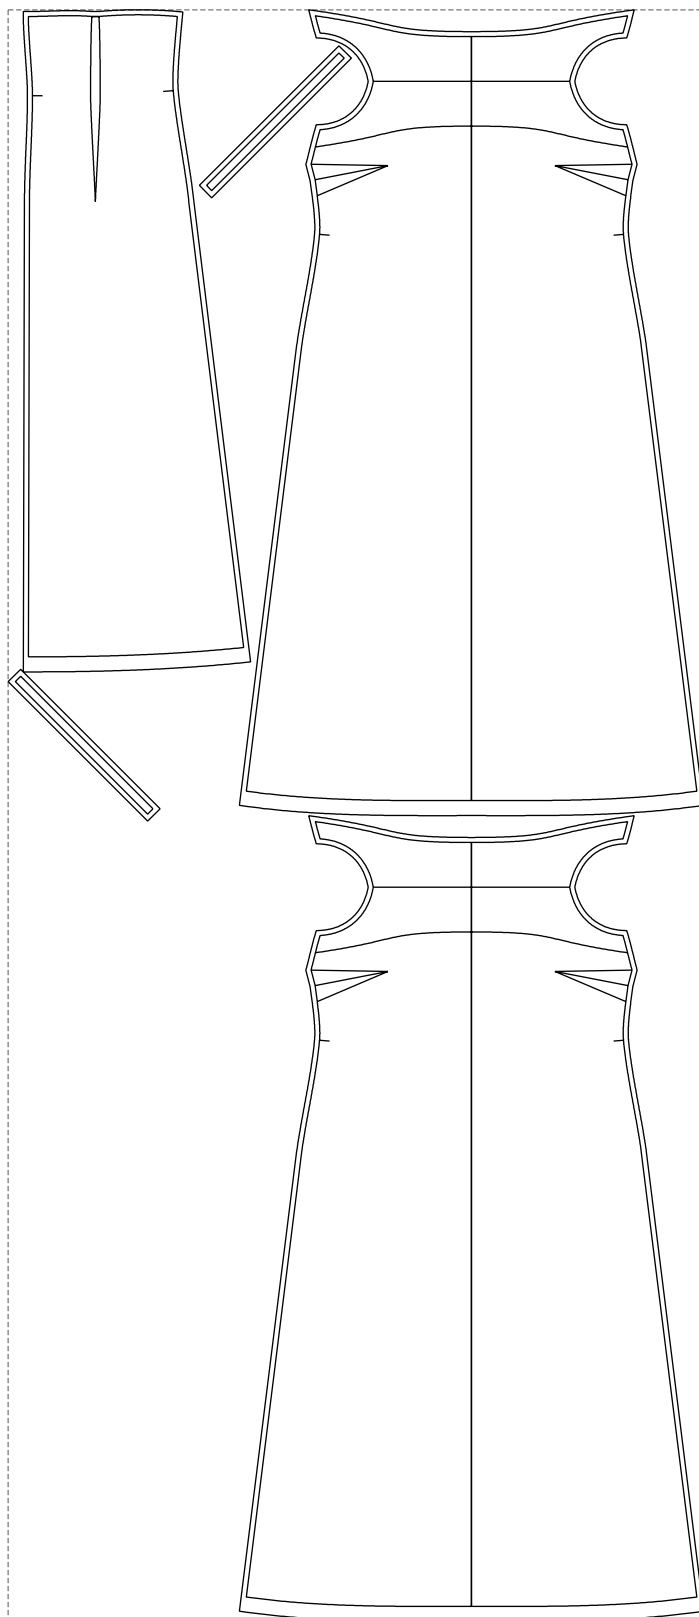

Not for print

Paper size: A4, size:1358.77 x1609.39 mm

# Example

size:1388.48 x3218.79 mm

Maneken =1 ver.0

rz\_1=170

rz\_16=116

rz\_17=100

rz\_18=98.8

rz\_19=124