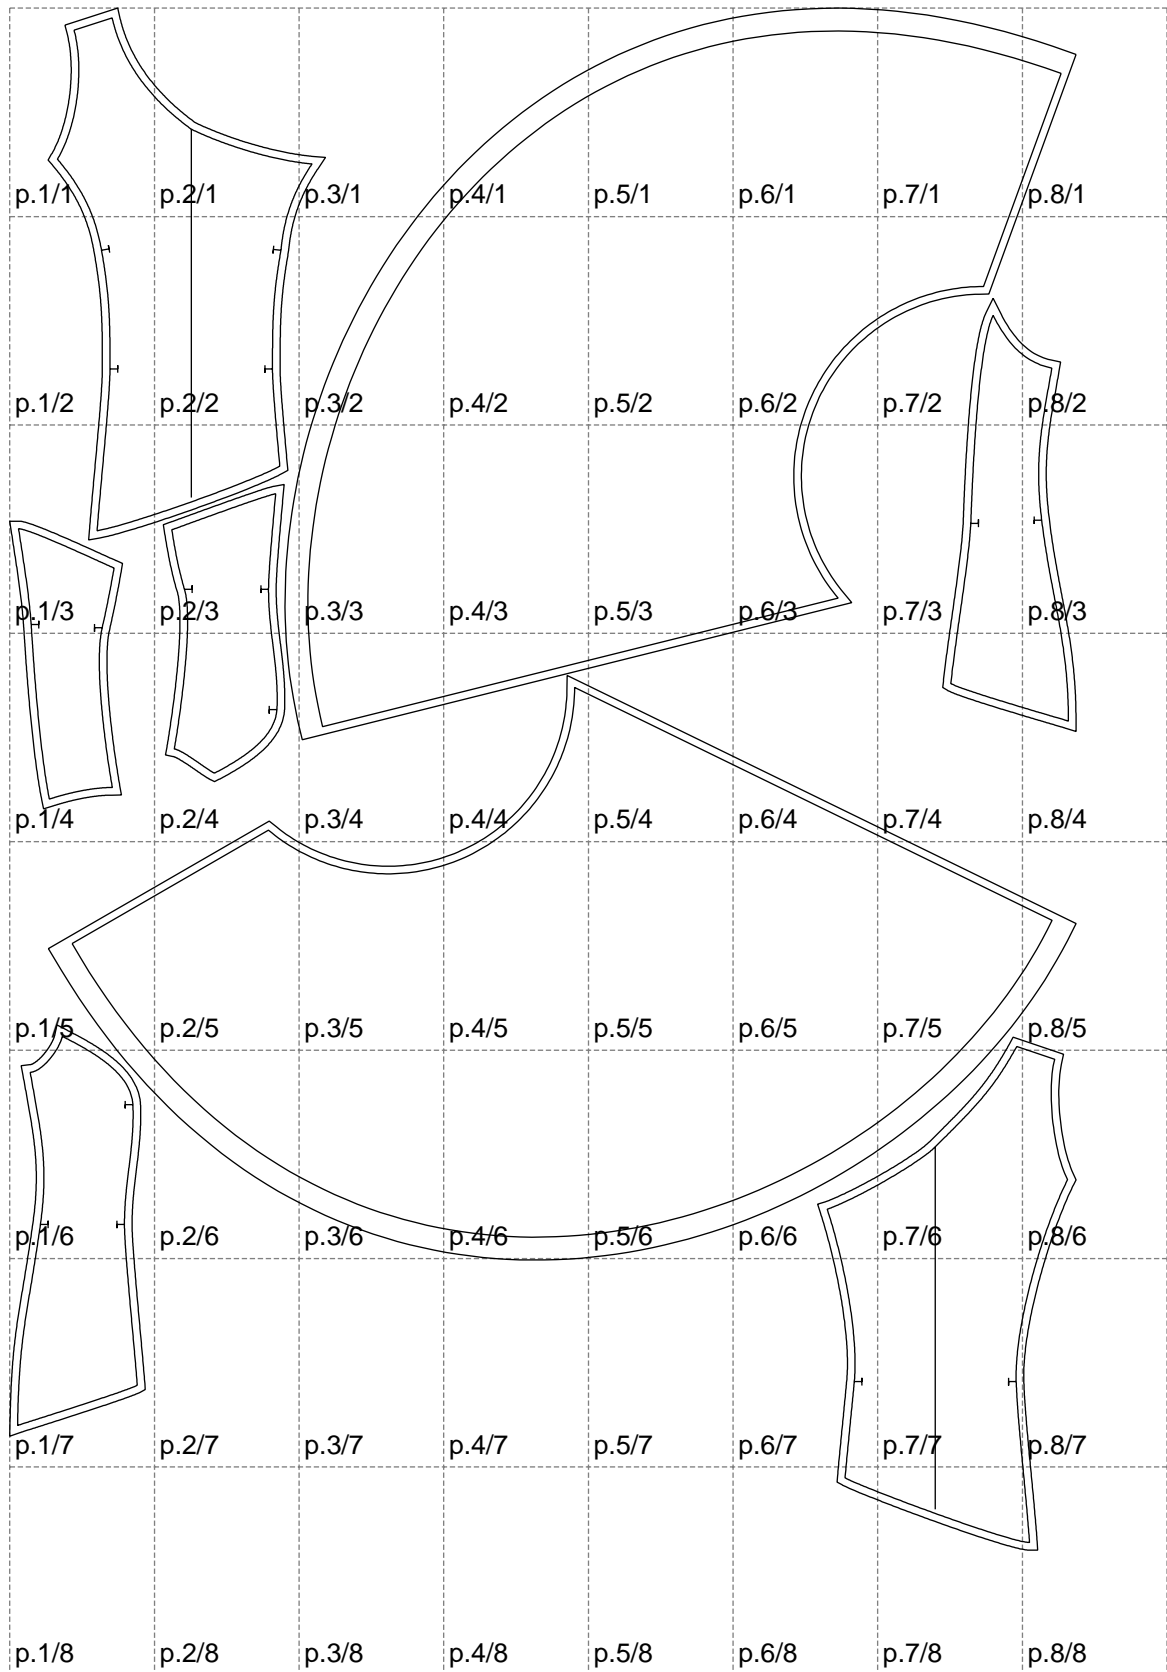

Not for print

Paper size: A4, size:1399.00 x2023.04 mm

# Example

size:1499.00 x2051.09 mm

Maneken =1 ver.0

rz\_1=170

rz\_16=100

rz\_17=85.4

rz\_18=80.2

rz\_19=108

rz\_20=105.4

---

. . . . .  
. . . . .  
. . . . .