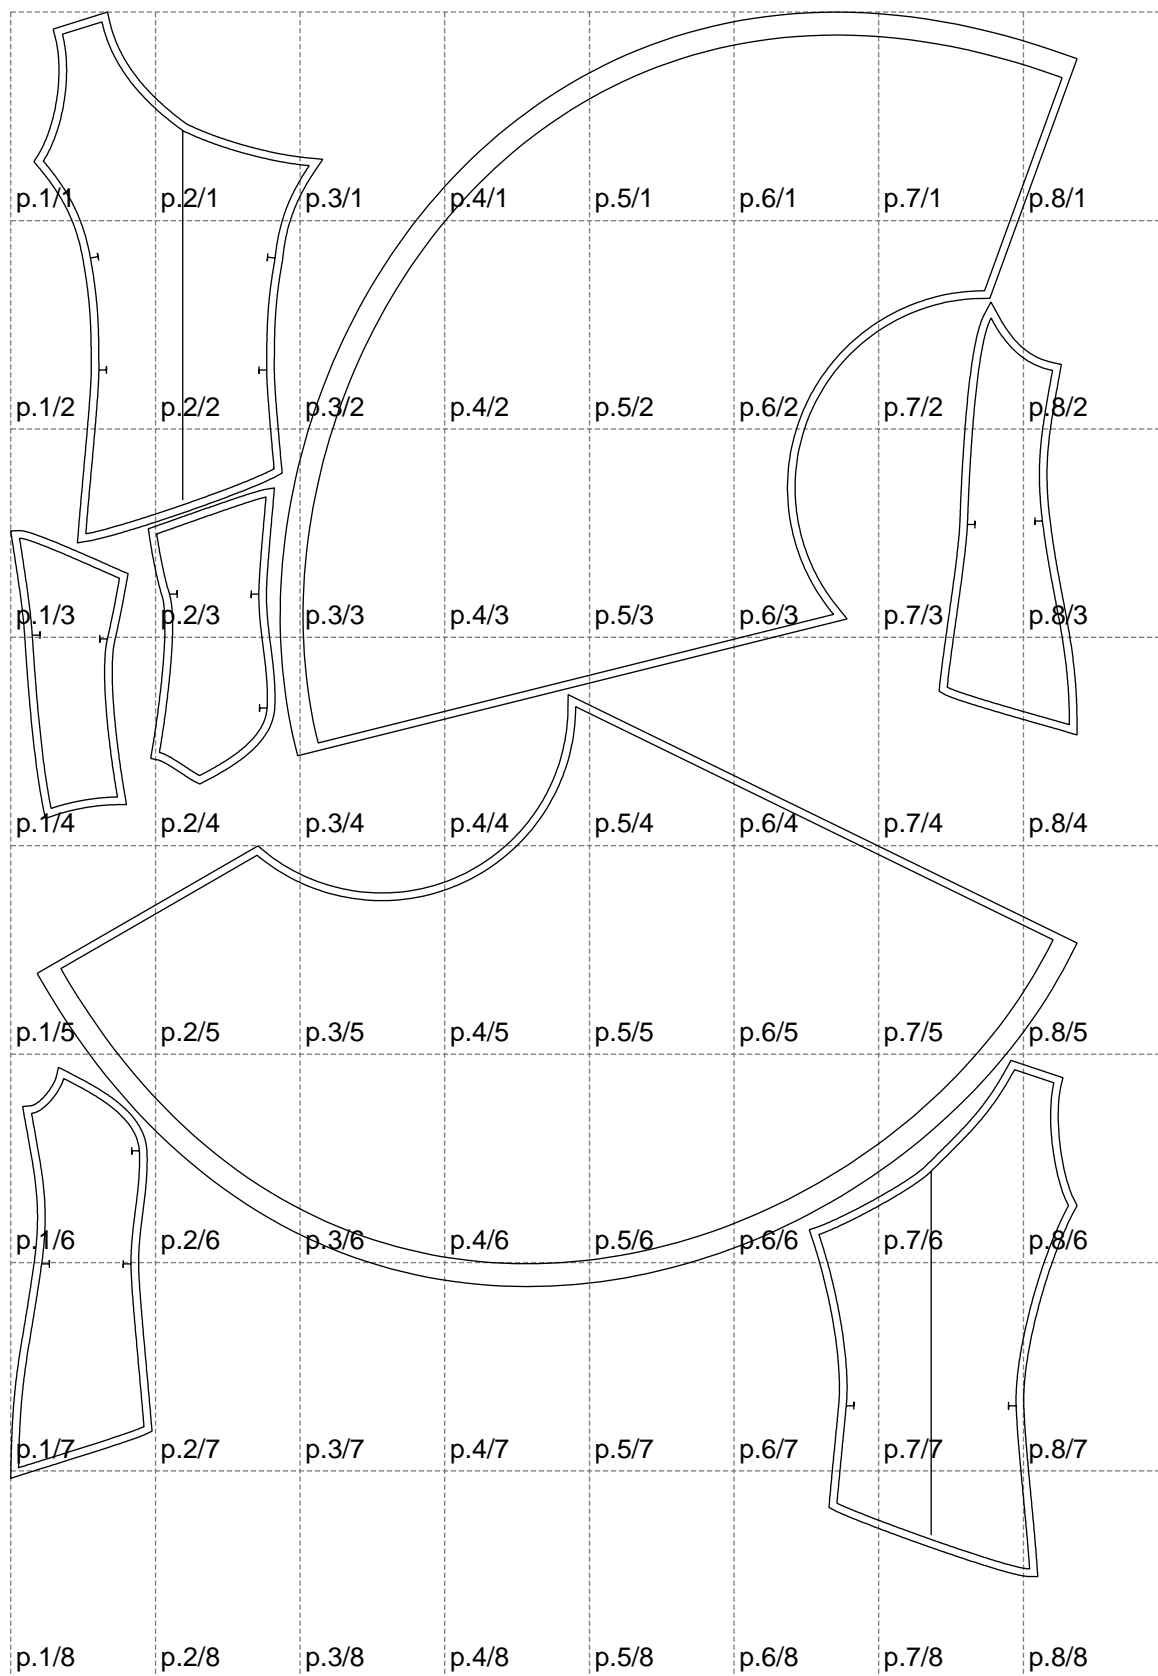

Not for print

Paper size: A4, size:1399.00 x2052.43 mm

# Example

size:1499.00 x2084.51 mm

Maneken =1 ver.0

rz\_1=170

rz\_16=104

rz\_17=88.9

rz\_18=84.4

rz\_19=112

rz\_20=109.3

---

. . . . .  
. . . . .  
. . . . .