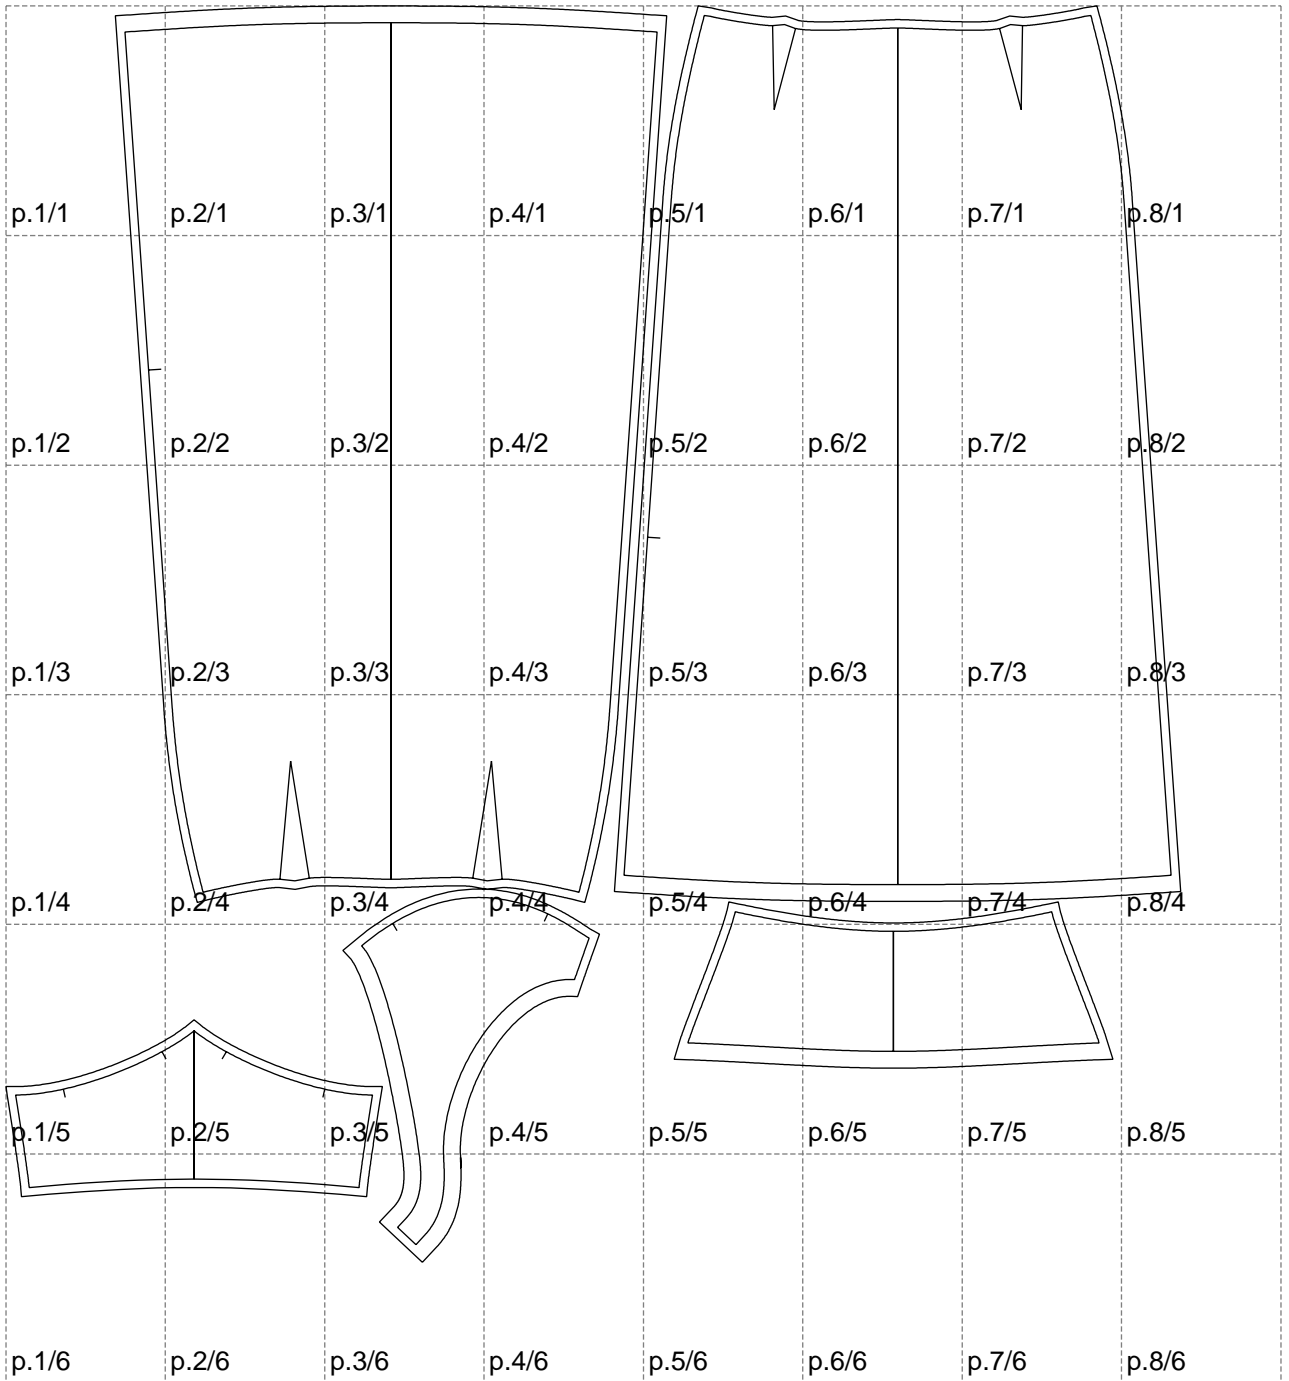

Not for print

Paper size: A4, size:1399.00 x1495.93 mm

# Example

size:1468.98 x530.82 mm

Maneken =1 ver.0

rz\_1=170

rz\_16=96

rz\_17=82

rz\_18=76

rz\_19=104

rz\_20=101.8

---

. . . . .  
. . . . .  
. . . . .