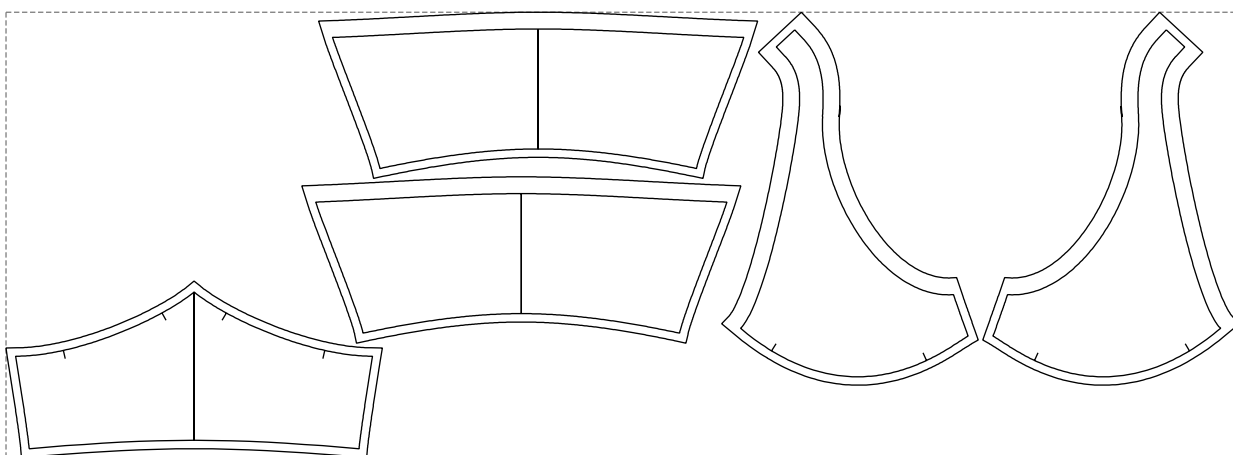

Not for print

Paper size: A4, size:1399.00 x1495.93 mm

# Example

size:1468.98 x530.82 mm

Maneken =1 ver.0

rz\_1=170

rz\_16=96

rz\_17=82

rz\_18=76

rz\_19=104

rz\_20=101.8

---

. . . . .  
. . . . .  
. . . . .