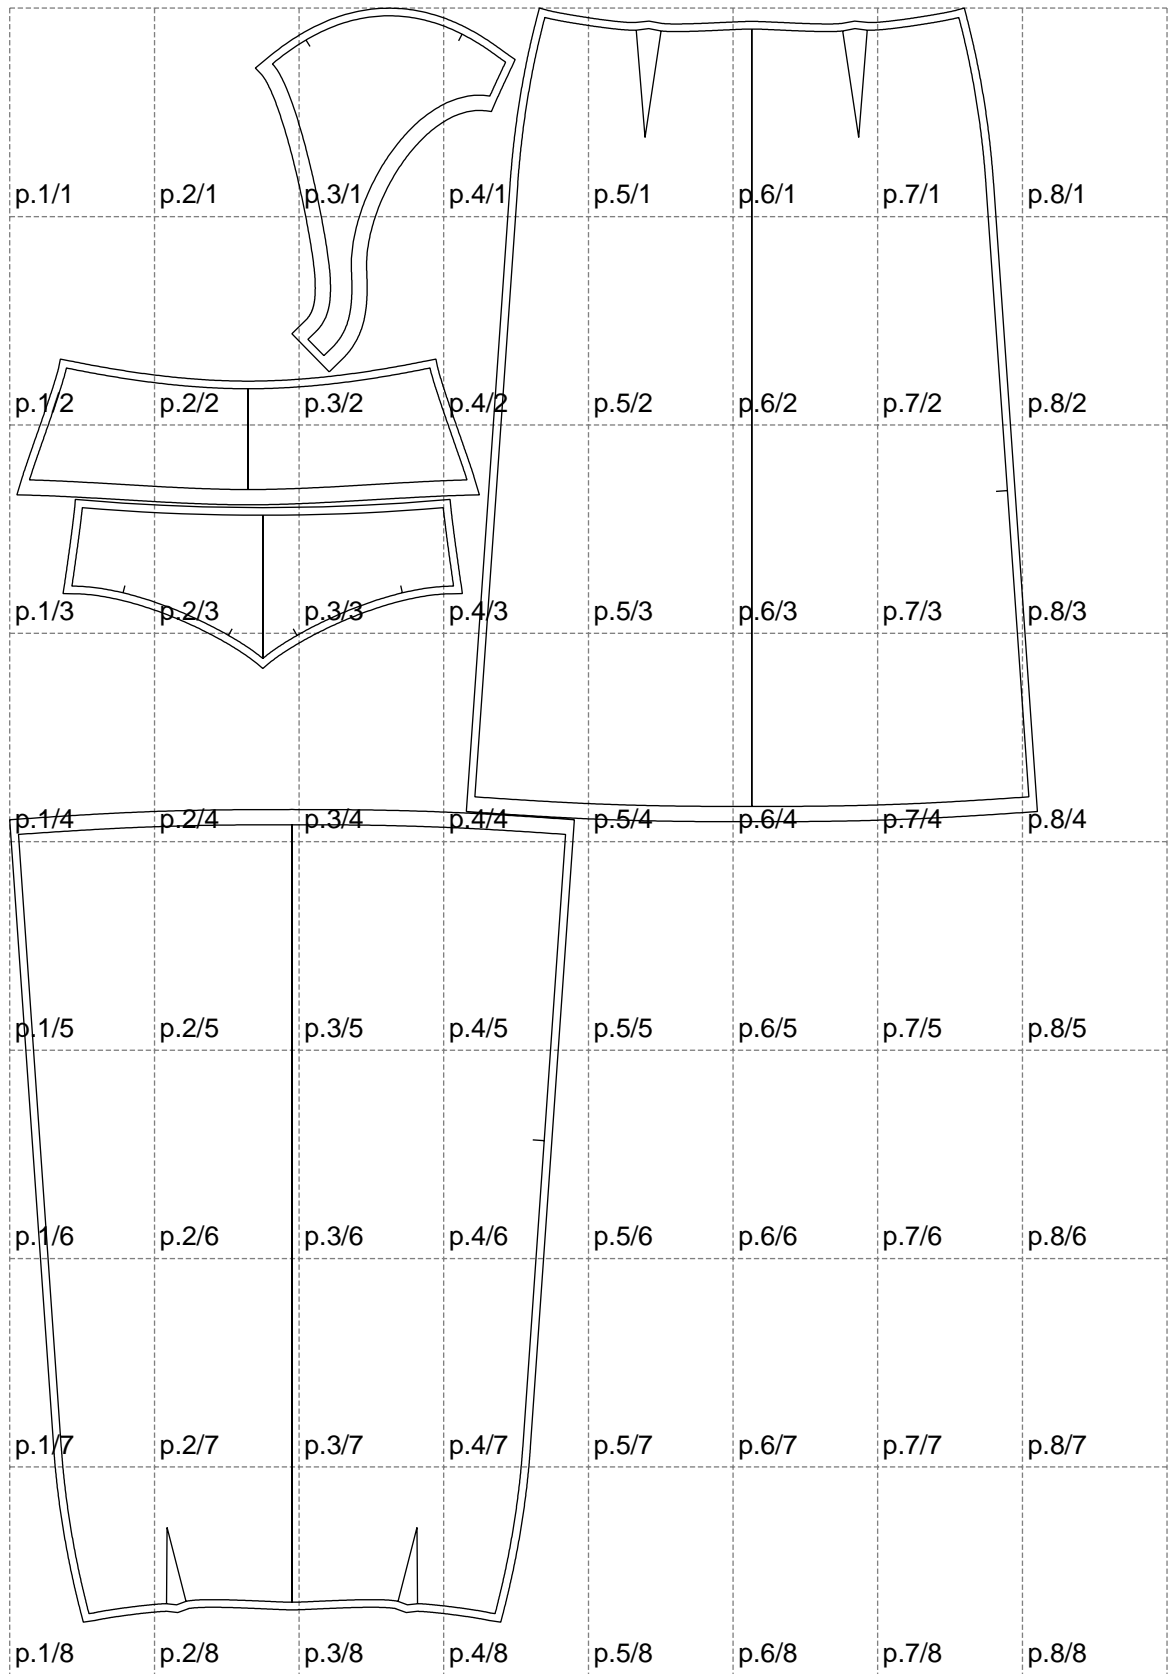

Not for print

Paper size: A4, size:1348.36 x2117.32 mm

Example

size:1258.36 x570.60 mm

Maneken =1 ver.0

rz_1=170

rz_16=112

rz_17=96.2

rz_18=94

rz_19=120

rz_20=117

.
.
.