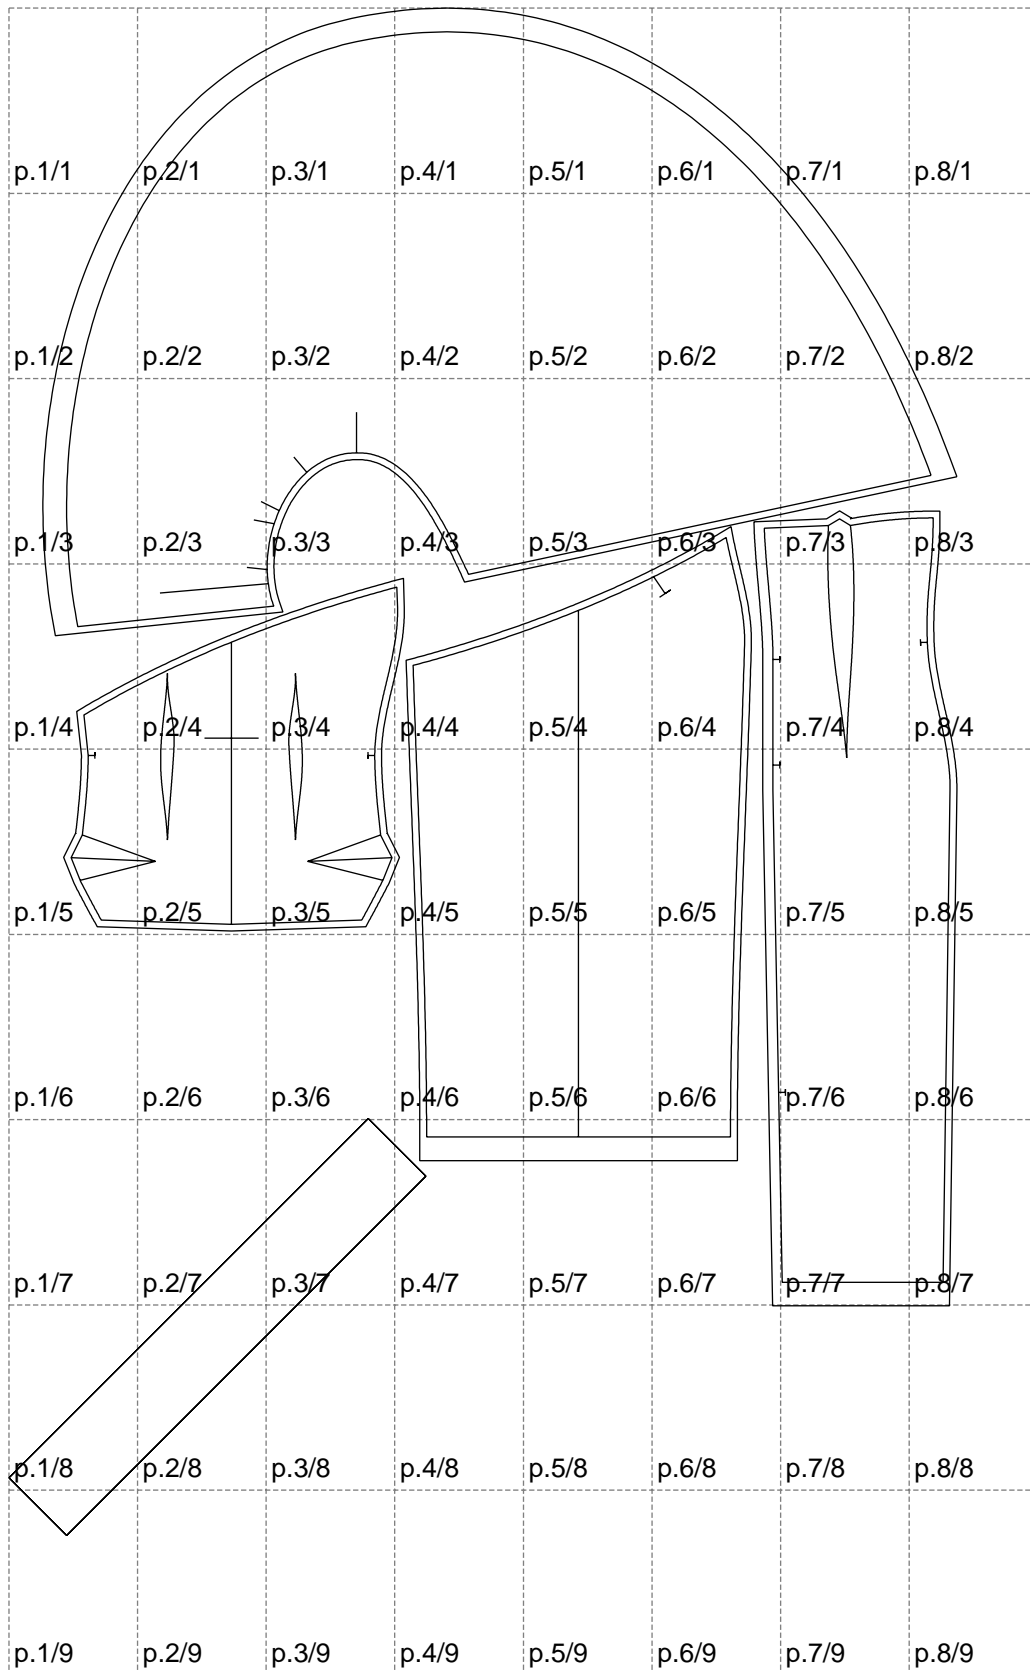

Not for print

Paper size: A4, size:1399.00 x2254.05 mm

# Example

size:1348.98 x2650.16 mm

Maneken =1 ver.0

rz\_1=170

rz\_16=88

rz\_17=75.6

rz\_18=67.6

rz\_19=96

rz\_20=94.6

---

. . . . .  
. . . . .  
. . . . .