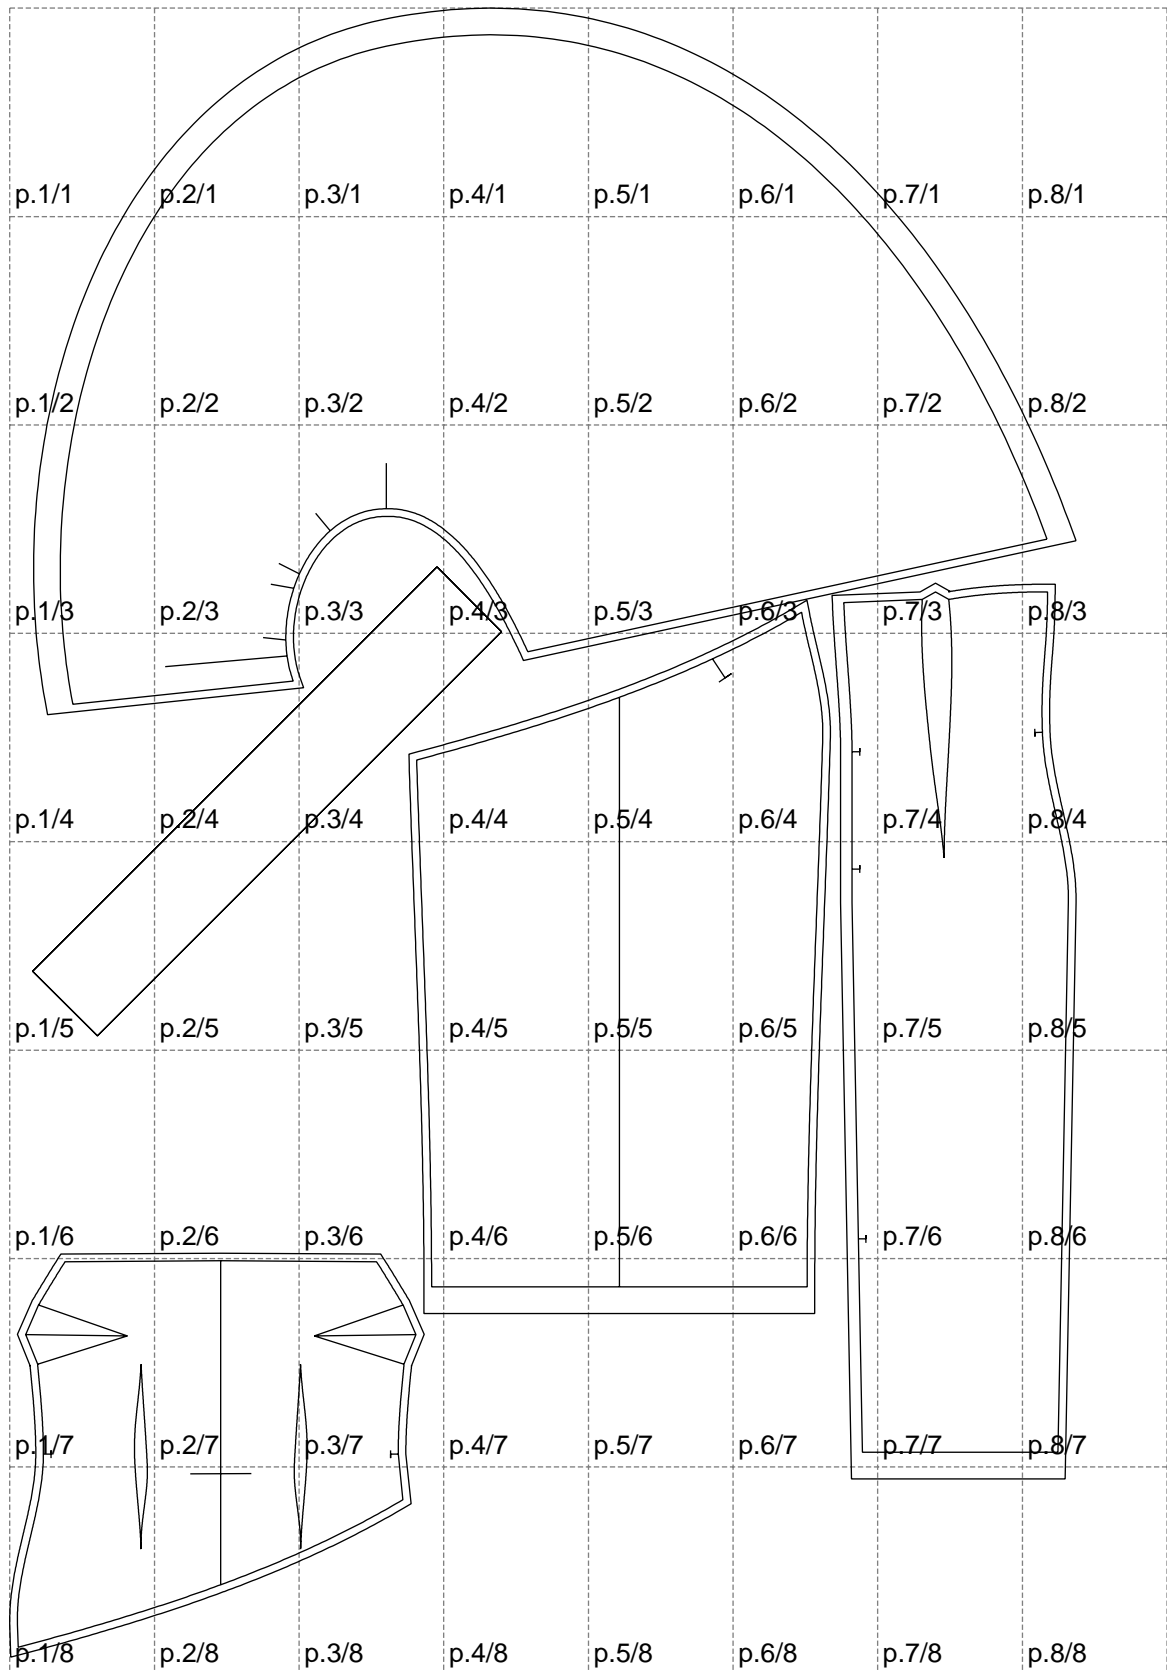

Not for print

Paper size: A4, size:1399.00 x2163.42 mm

# Example

size:1367.74 x2654.37 mm

Maneken =1 ver.0

rz\_1=170

rz\_16=96

rz\_17=82

rz\_18=76

rz\_19=104

rz\_20=101.8

---

. . . . .  
. . . . .  
. . . . .