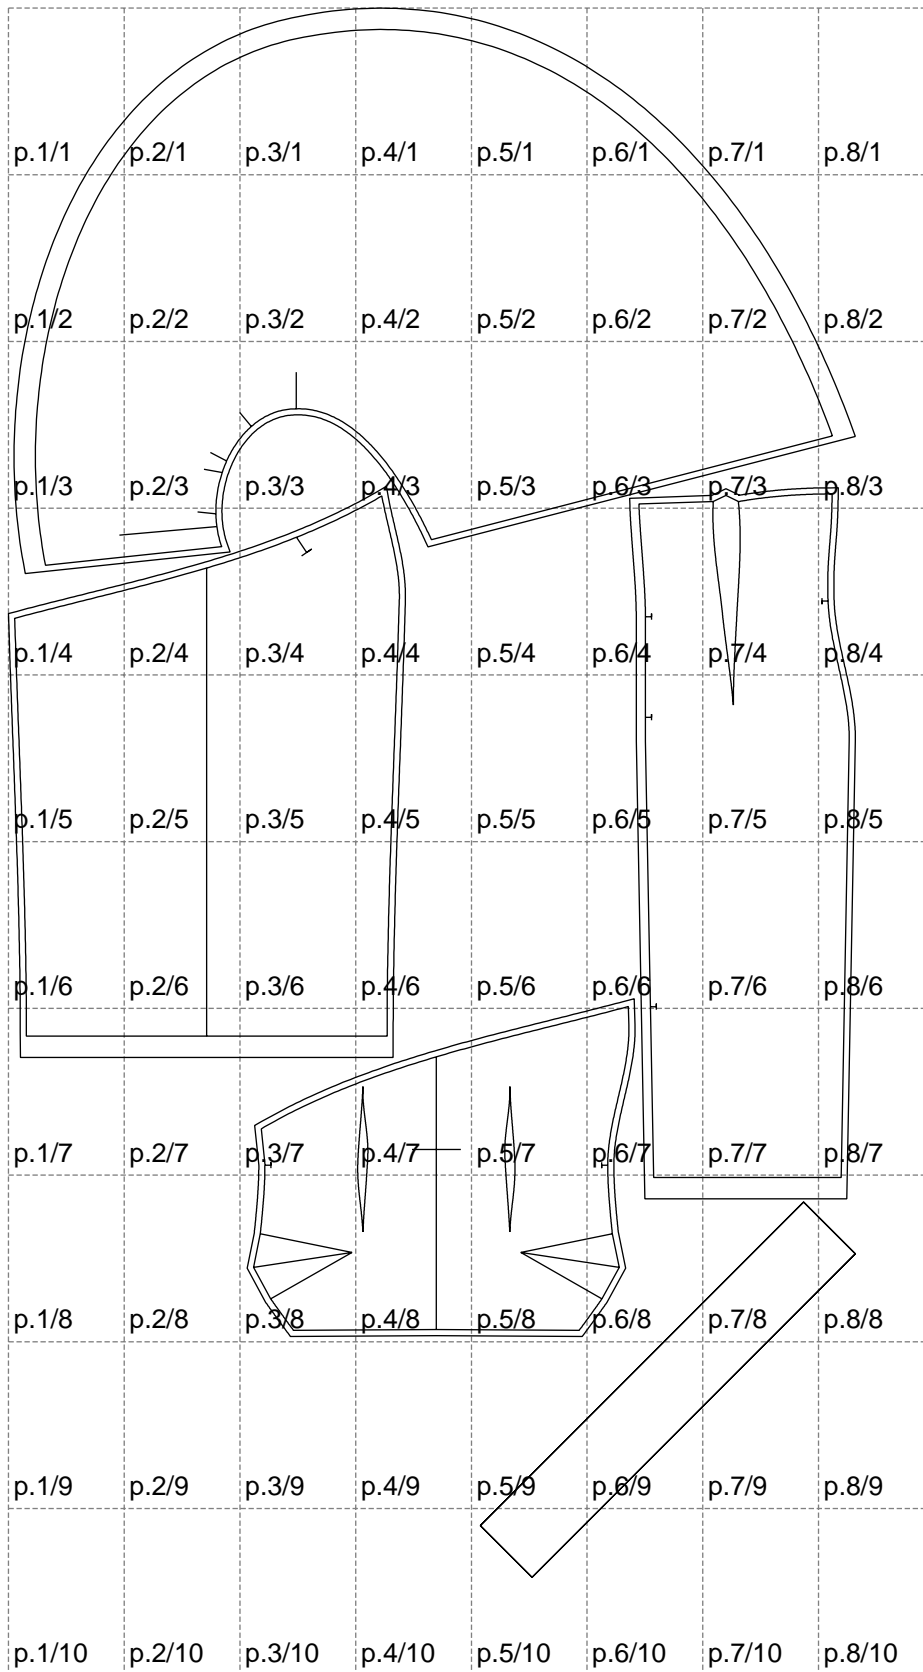

Not for print

Paper size: A4, size:1388.89 x2573.09 mm

# Example

size:1499.00 x2983.77 mm

Maneken =1 ver.0

rz\_1=170

rz\_16=112

rz\_17=96.2

rz\_18=94

rz\_19=120

rz\_20=117

---

. . . . .  
. . . . .  
. . . . .