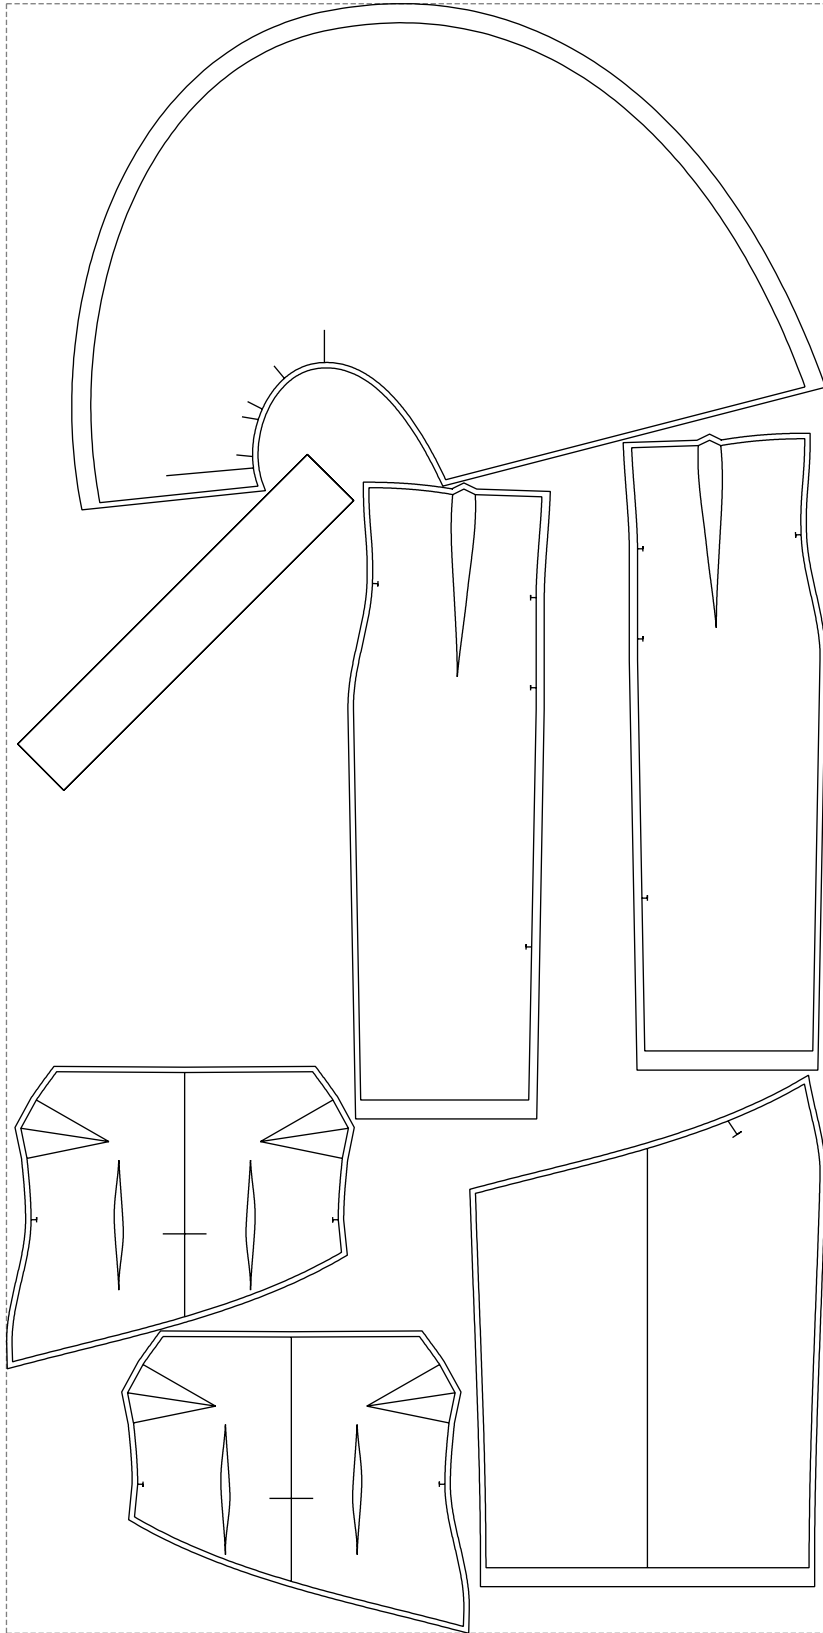

Not for print

Paper size: A4, size:1388.89 x2573.09 mm

# Example

size:1499.00 x2983.77 mm

Maneken =1 ver.0

rz\_1=170

rz\_16=112

rz\_17=96.2

rz\_18=94

rz\_19=120