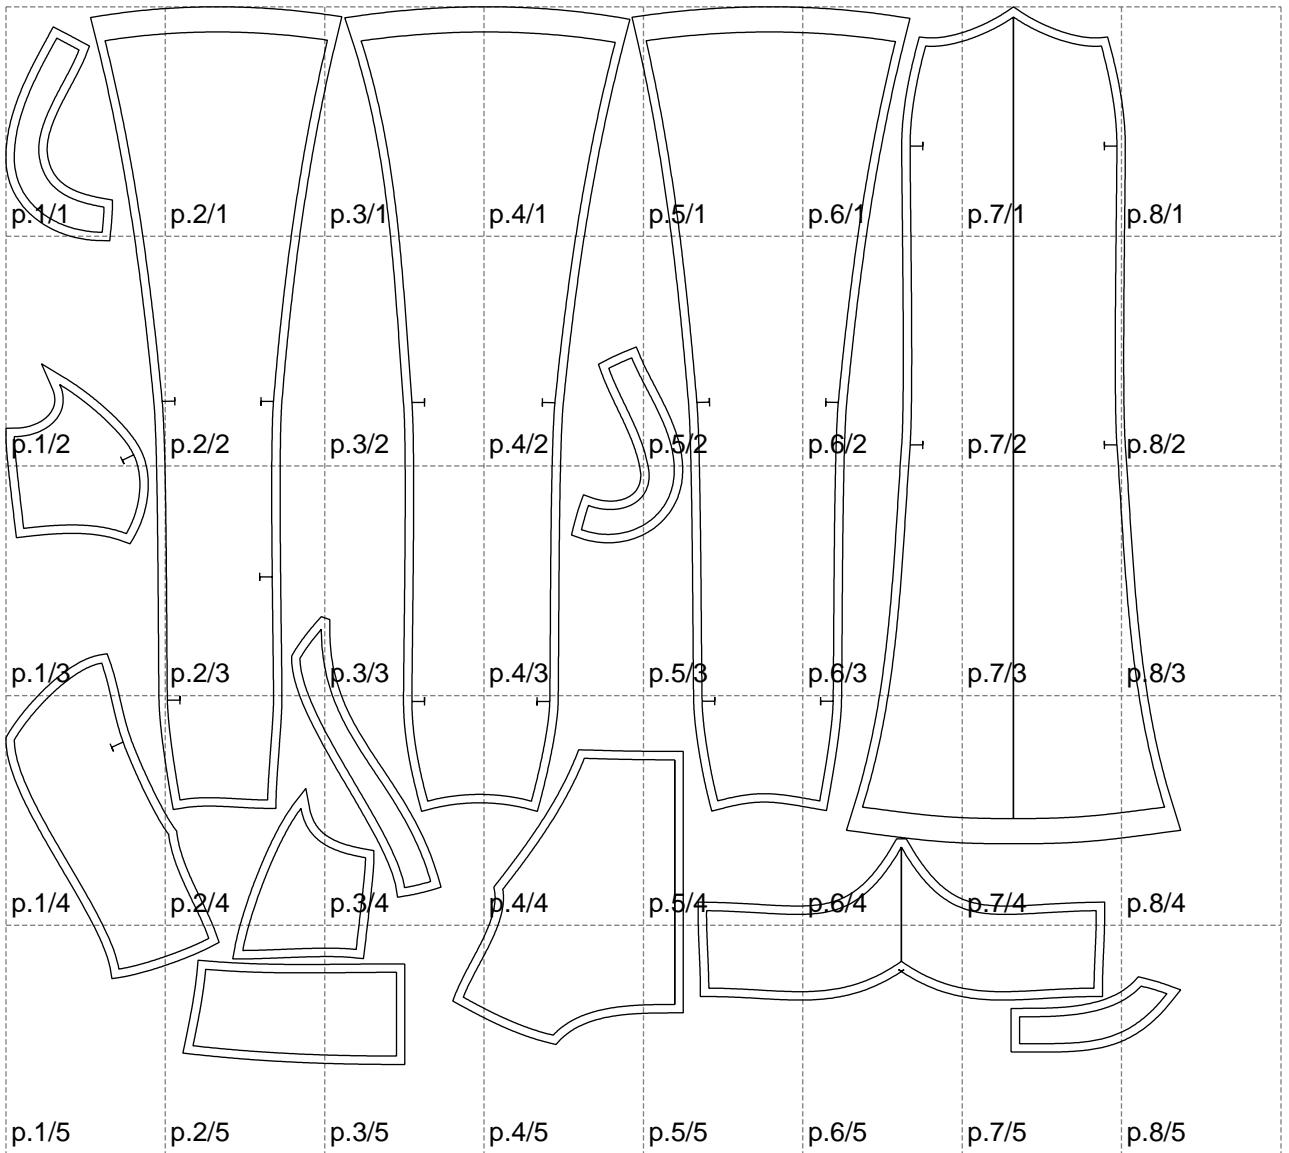

Not for print

Paper size: A4, size:1399.00 x1259.47 mm

# Example

size:1488.96 x2859.58 mm

Maneken =1 ver.0

rz\_1=170

rz\_16=104

rz\_17=88.9

rz\_18=84.4

rz\_19=112

rz\_20=109.3

---

. . . . .  
. . . . .  
. . . . .