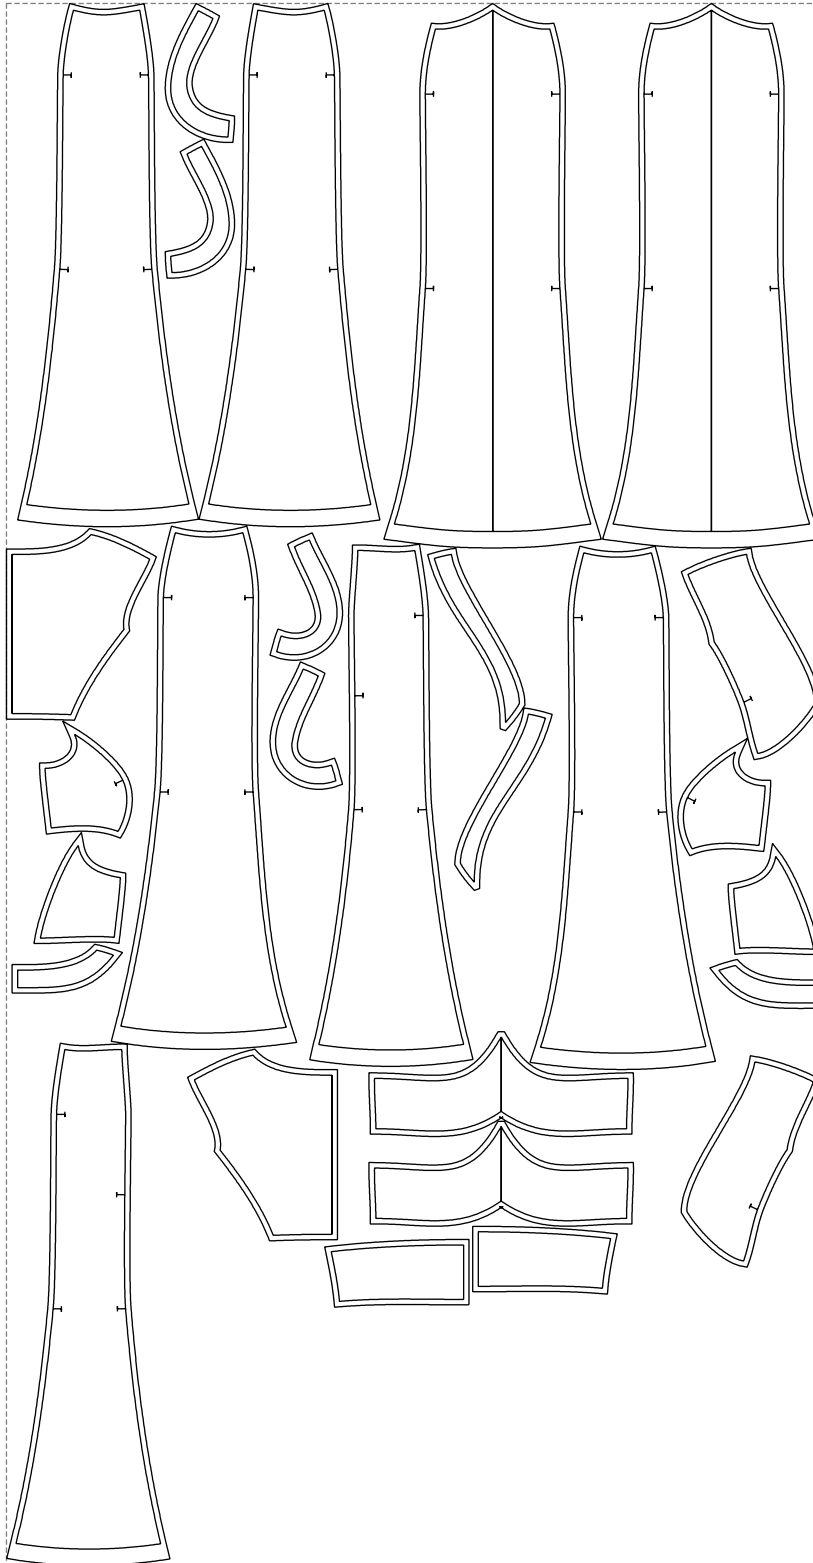

Not for print

Paper size: A4, size:1399.00 x1259.47 mm

# Example

size:1488.96 x2859.58 mm

Maneken =1 ver.0

rz\_1=170

rz\_16=104

rz\_17=88.9

rz\_18=84.4

rz\_19=112