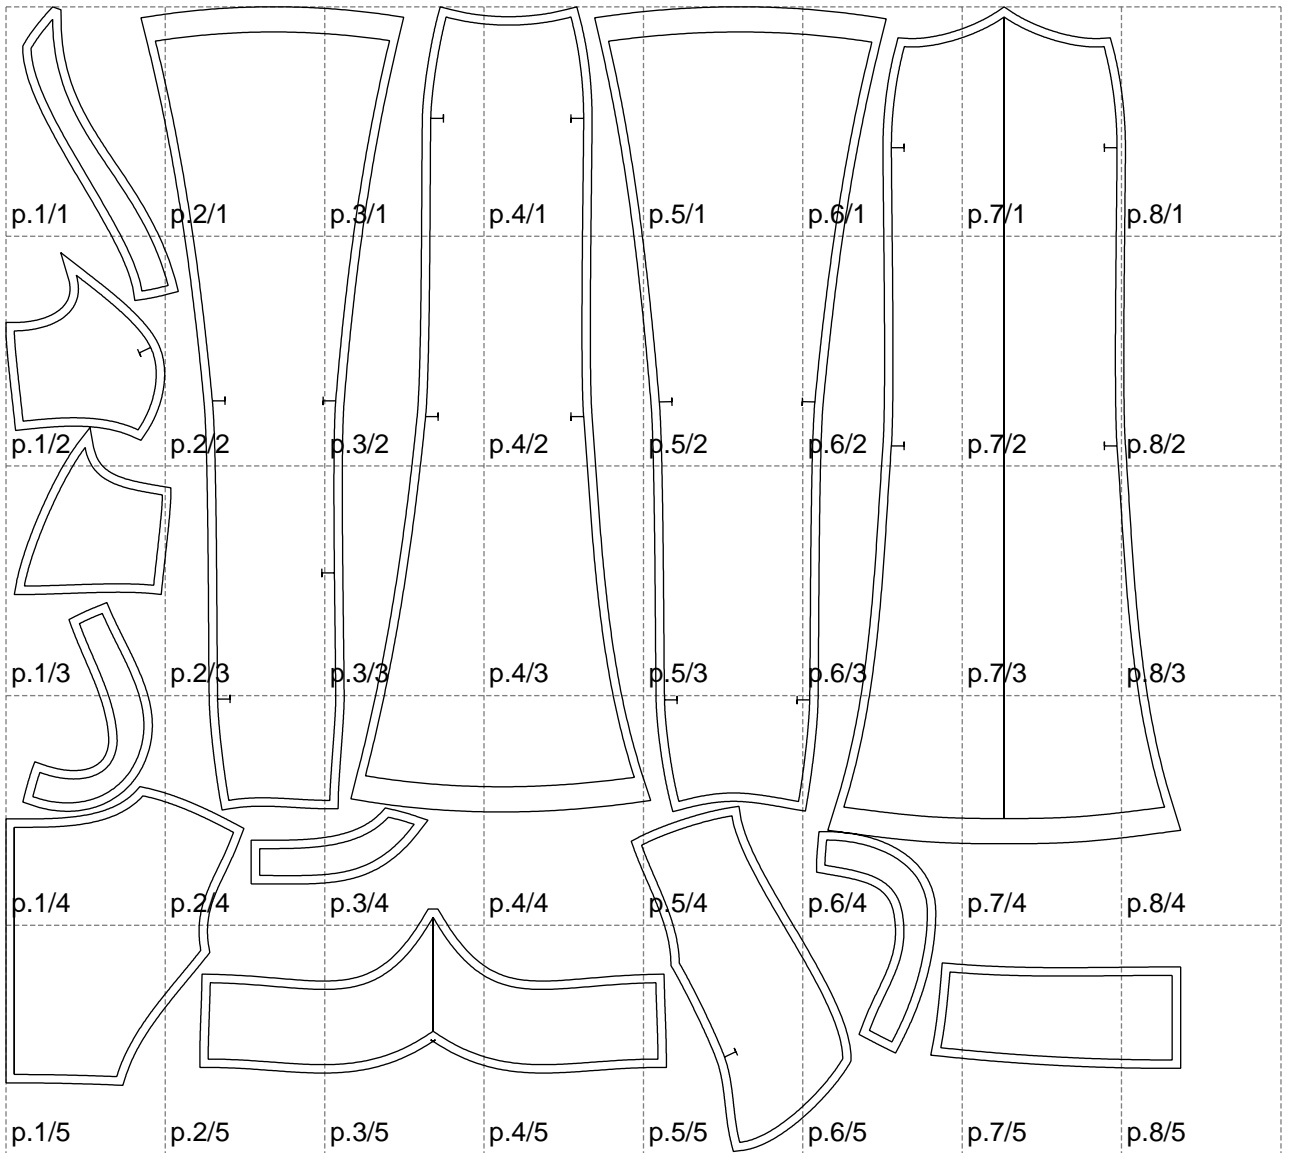

Not for print

Paper size: A4, size:1399.00 x1362.97 mm

# Example

size:1499.00 x2649.36 mm

Maneken =1 ver.0

rz\_1=170

rz\_16=116

rz\_17=100

rz\_18=98.8

rz\_19=124

rz\_20=121

---

. . . . .  
. . . . .  
. . . . .