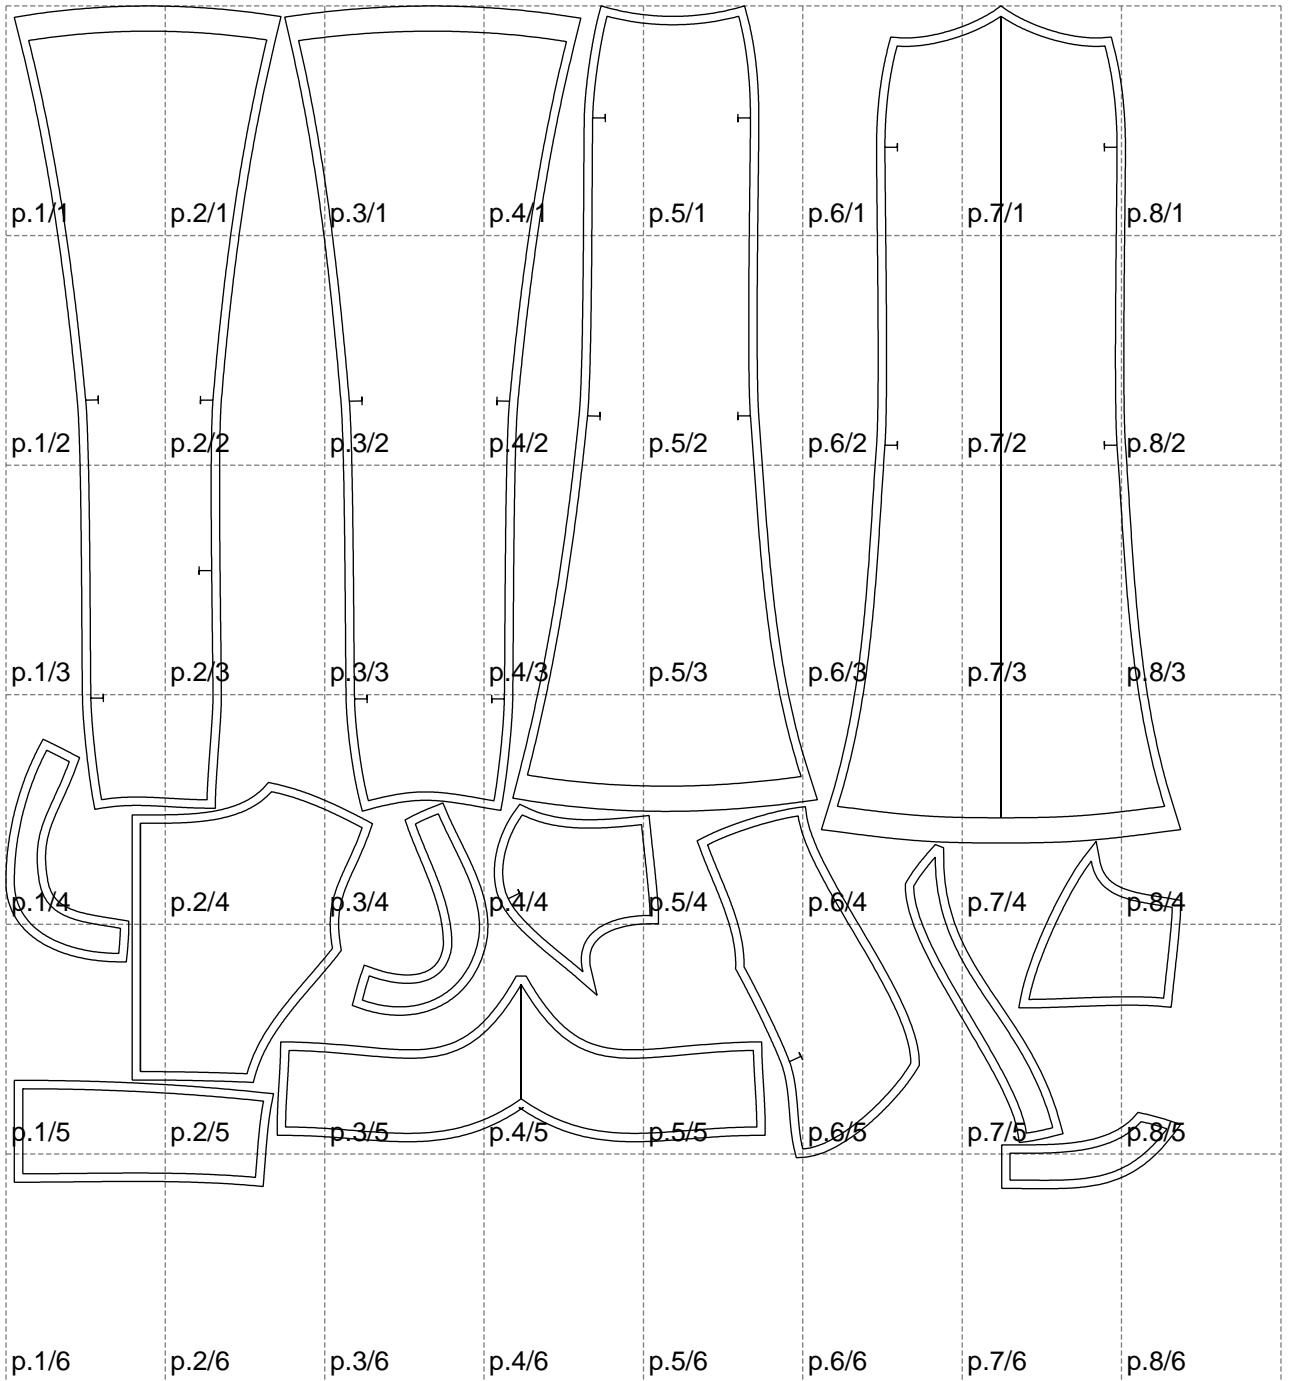

Not for print

Paper size: A4, size:1399.00 x1408.35 mm

# Example

size:1499.00 x2985.93 mm

Maneken =1 ver.0

rz\_1=170

rz\_16=120

rz\_17=104

rz\_18=103.6

rz\_19=128

rz\_20=125.1

---

. . . . .  
. . . . .  
. . . . .