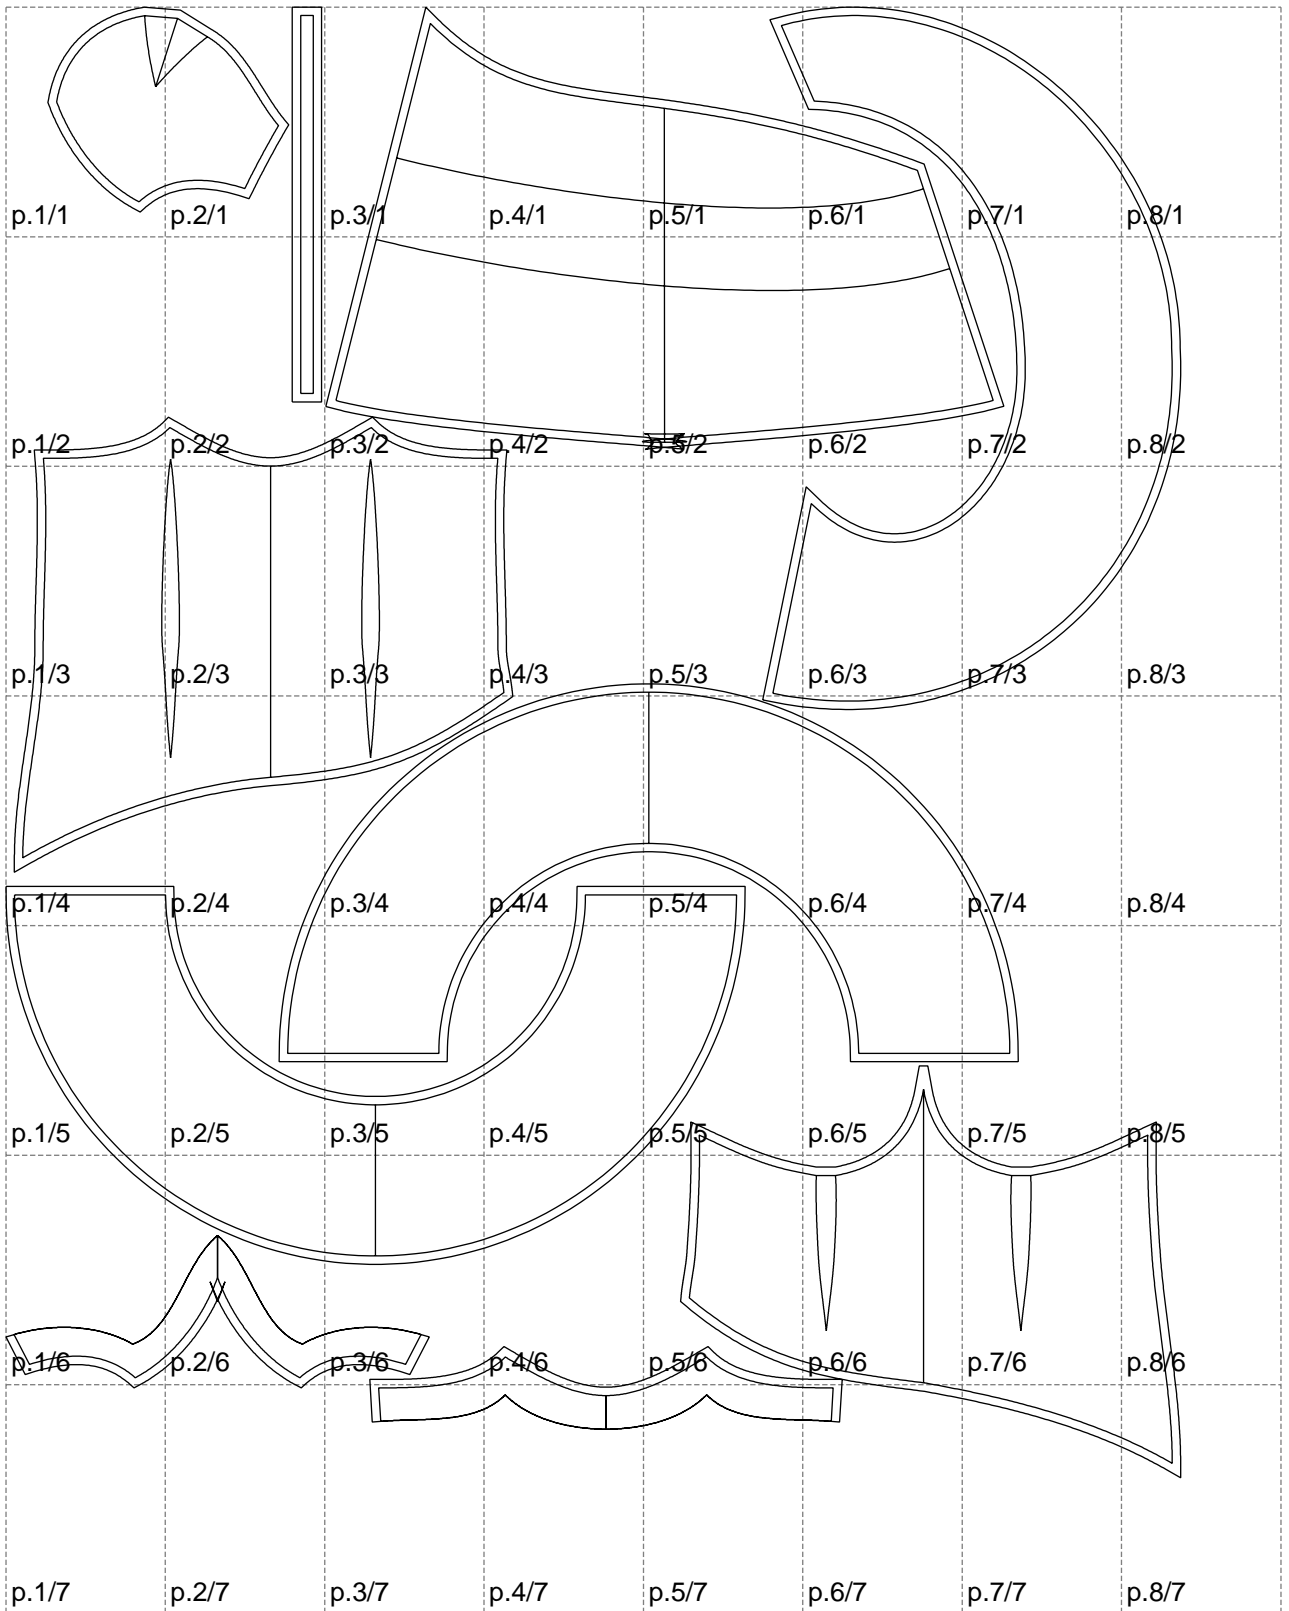

Not for print

Paper size: A4, size:1399.00 x1751.25 mm

# Example

size:1499.00 x2305.37 mm

Maneken =1 ver.0

rz\_1=170

rz\_16=104

rz\_17=88.9

rz\_18=84.4

rz\_19=112

rz\_20=109.3

---

. . . . .  
. . . . .  
. . . . .