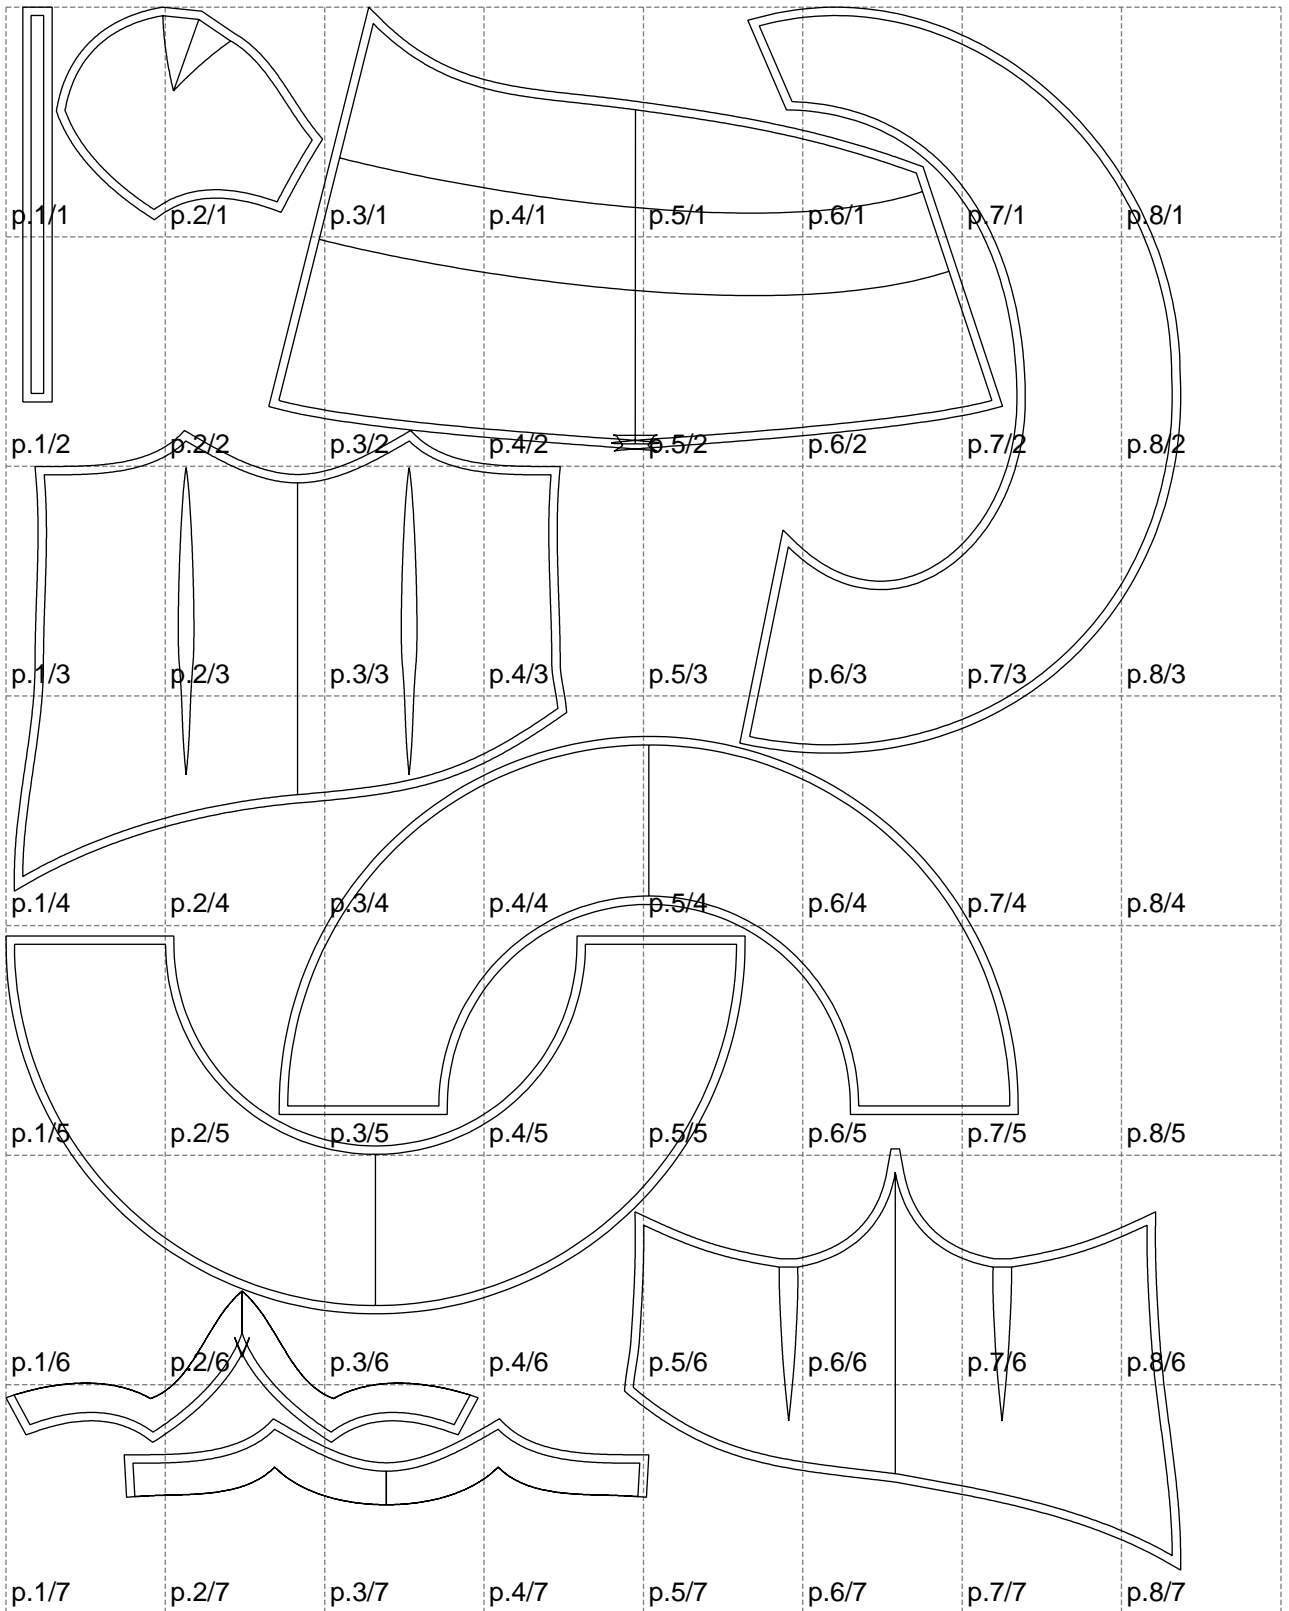

Not for print

Paper size: A4, size:1399.00 x1861.14 mm

# Example

size:1499.00 x2302.19 mm

Maneken =1 ver.0

rz\_1=170

rz\_16=116

rz\_17=100

rz\_18=98.8

rz\_19=124

rz\_20=121

---

. . . . .  
. . . . .  
. . . . .