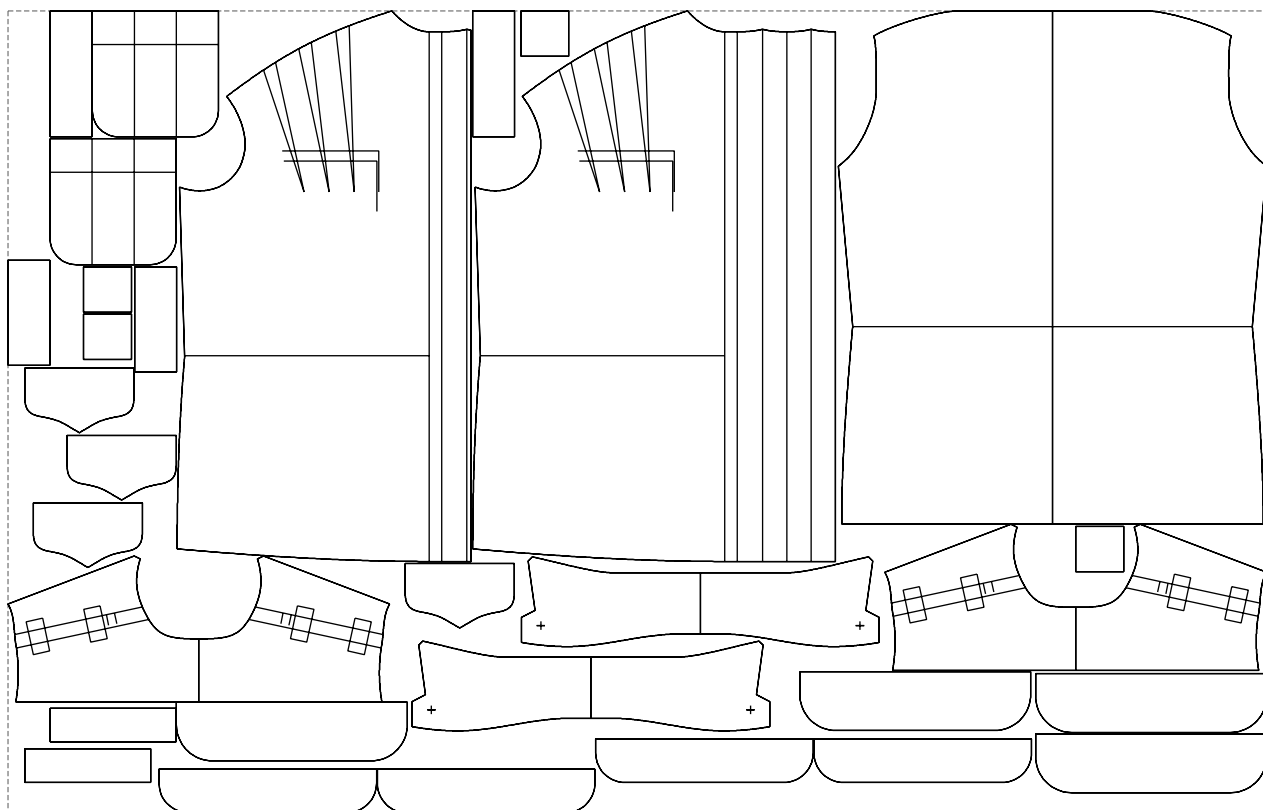

Not for print

Paper size: A4, size:1358.94 x1267.77 mm

# Example

size:1499.00 x955.15 mm

Maneken =1 ver.0

rz\_1=170

rz\_16=92

rz\_17=78.8

rz\_18=71.8

rz\_19=100