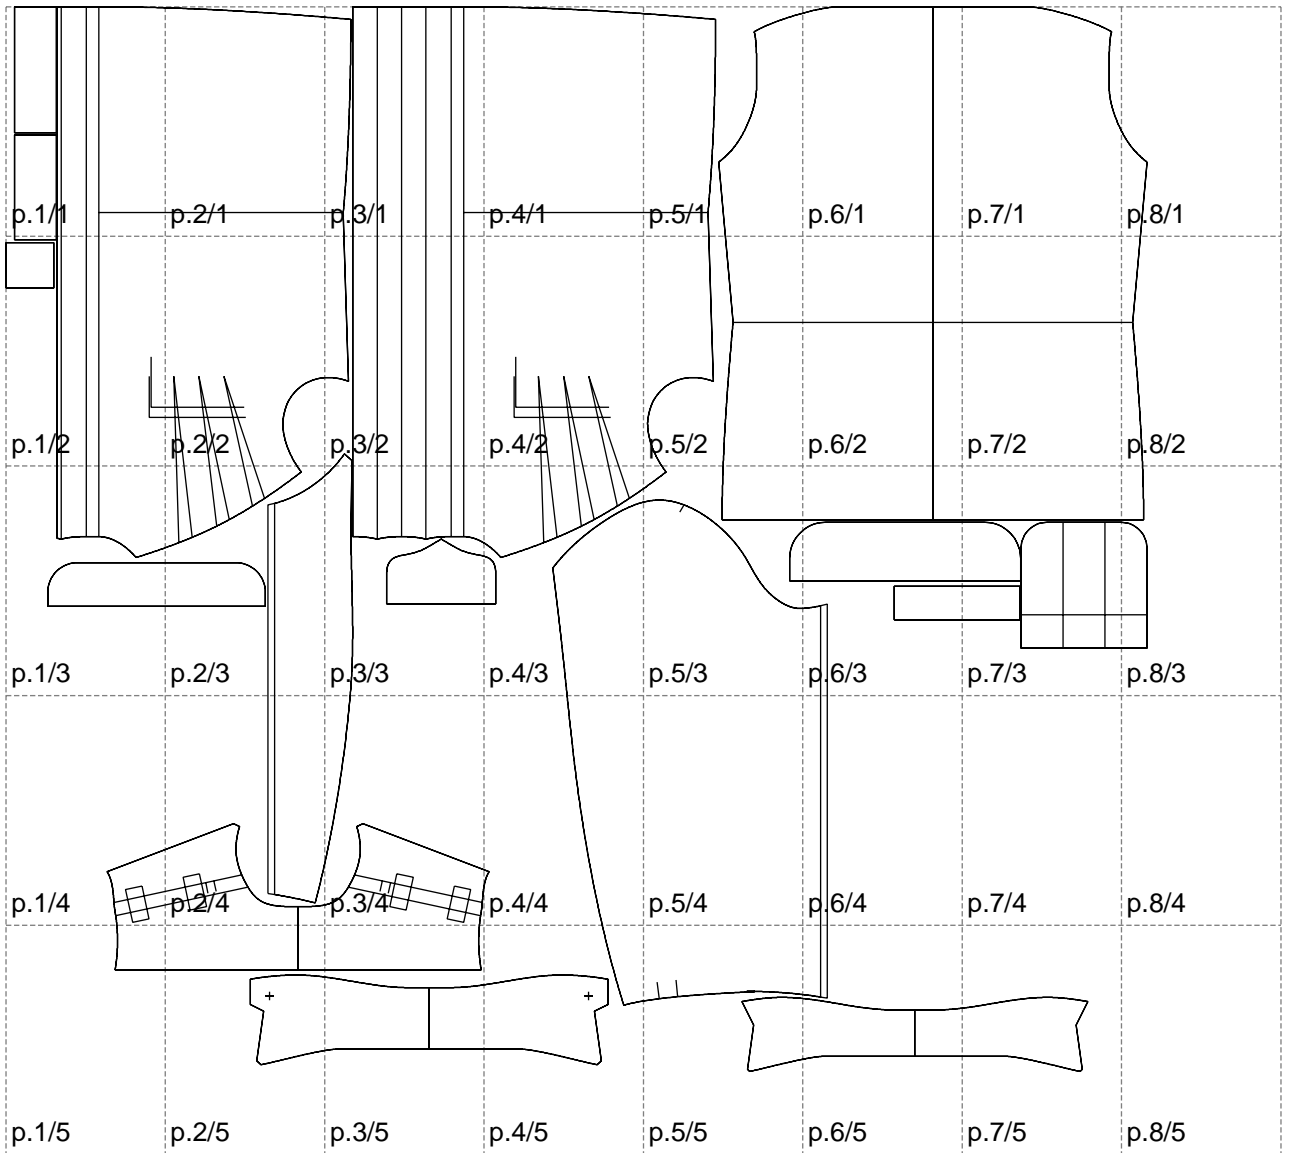

Not for print

Paper size: A4, size:1358.94 x1267.77 mm

# Example

size:1499.00 x955.15 mm

Maneken =1 ver.0

rz\_1=170

rz\_16=92

rz\_17=78.8

rz\_18=71.8

rz\_19=100

rz\_20=98.1

---

. . . . .  
. . . . .  
. . . . .