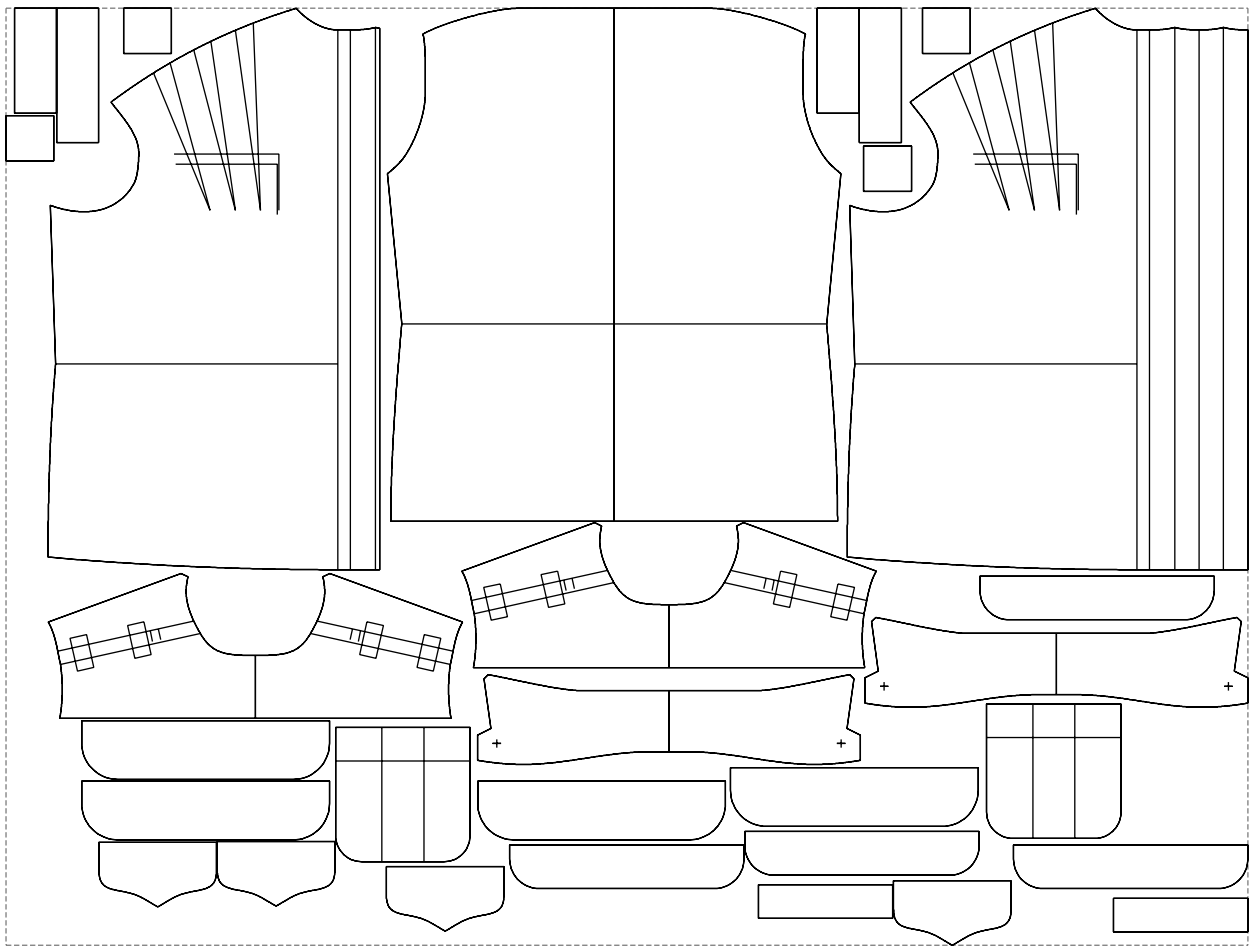

Not for print

Paper size: A4, size:1399.00 x1257.41 mm

# Example

size:1478.97 x1116.12 mm

Maneken =1 ver.0

rz\_1=170

rz\_16=104

rz\_17=88.9

rz\_18=84.4

rz\_19=112