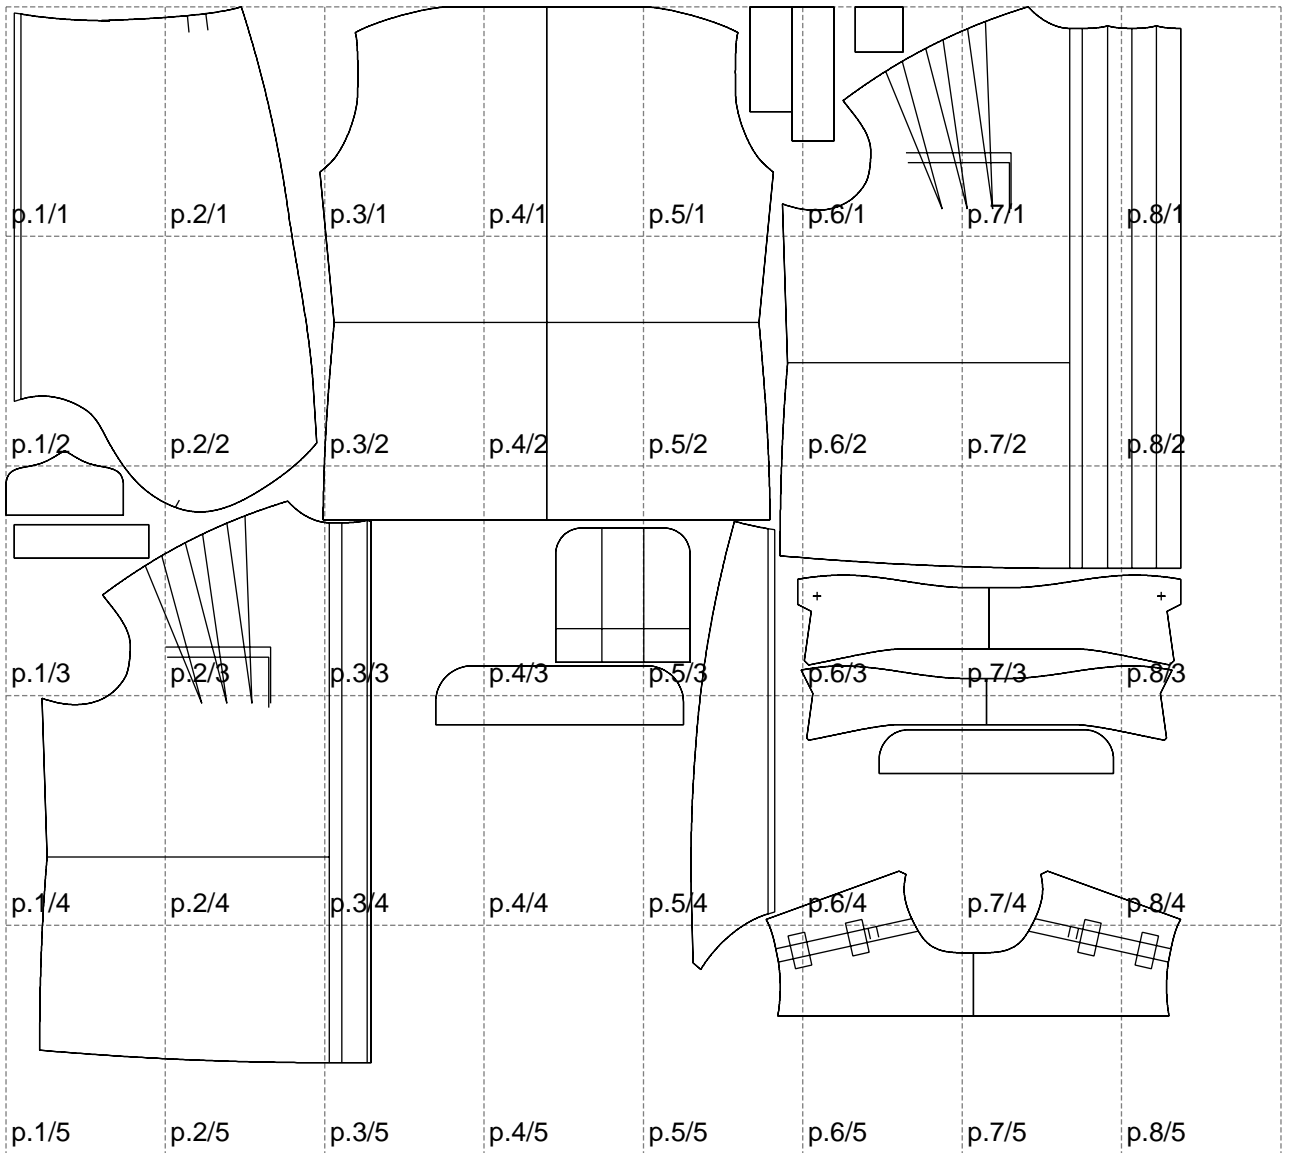

Not for print

Paper size: A4, size:1399.00 x1257.41 mm

# Example

size:1478.97 x1116.12 mm

Maneken =1 ver.0

rz\_1=170

rz\_16=104

rz\_17=88.9

rz\_18=84.4

rz\_19=112

rz\_20=109.3

---

. . . . .  
. . . . .  
. . . . .