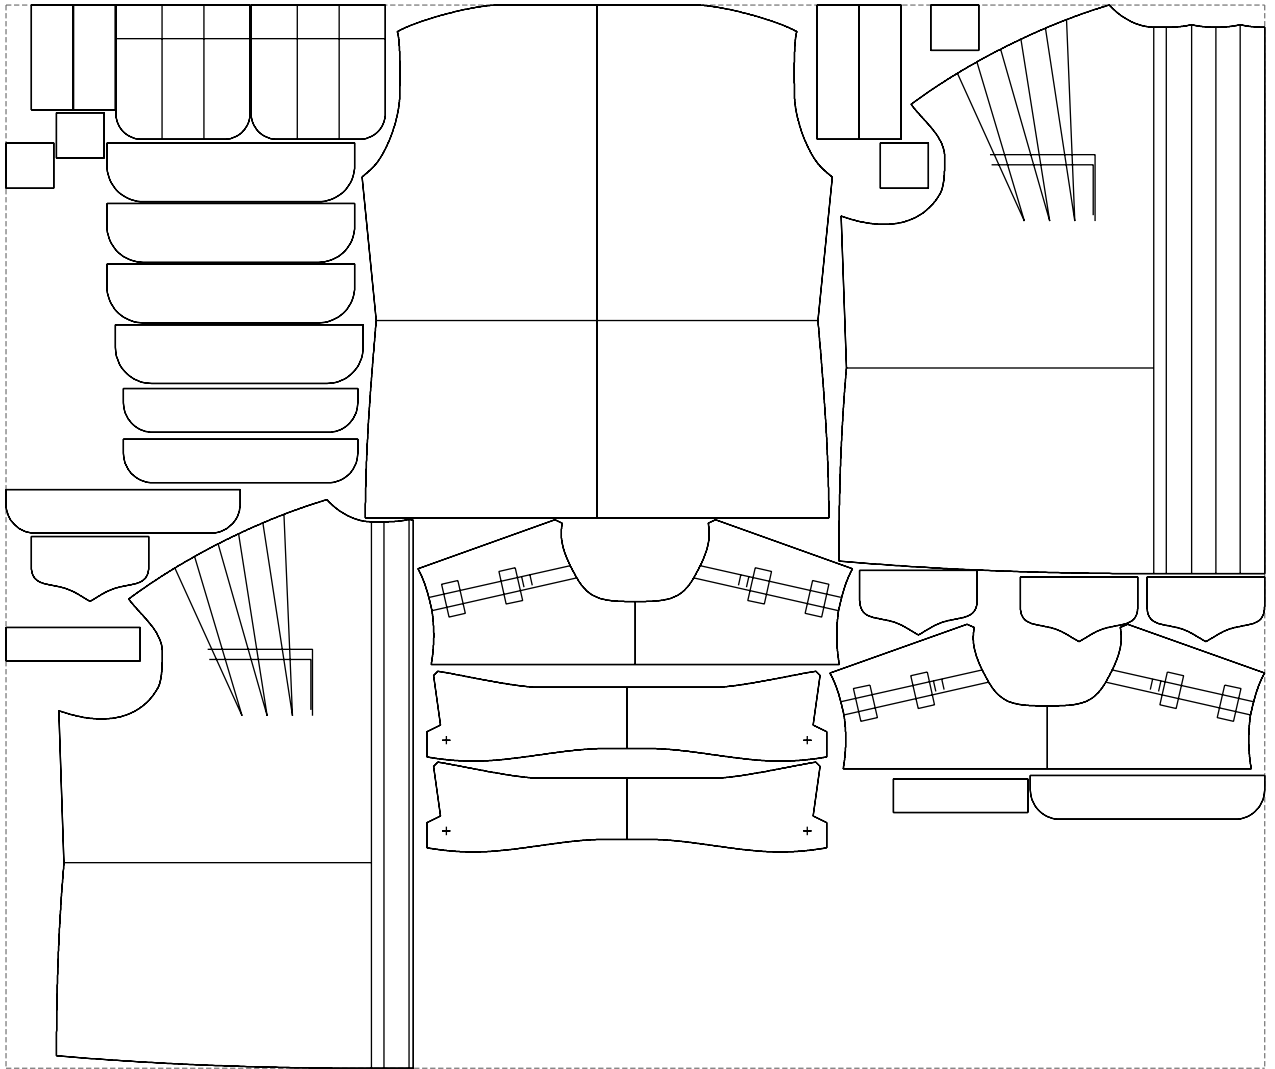

Not for print

Paper size: A4, size:1399.00 x1391.20 mm

# Example

size:1499.00 x1266.56 mm

Maneken =1 ver.0

rz\_1=170

rz\_16=112

rz\_17=96.2

rz\_18=94

rz\_19=120

rz\_20=117

---

. . . . .  
. . . . .  
. . . . .