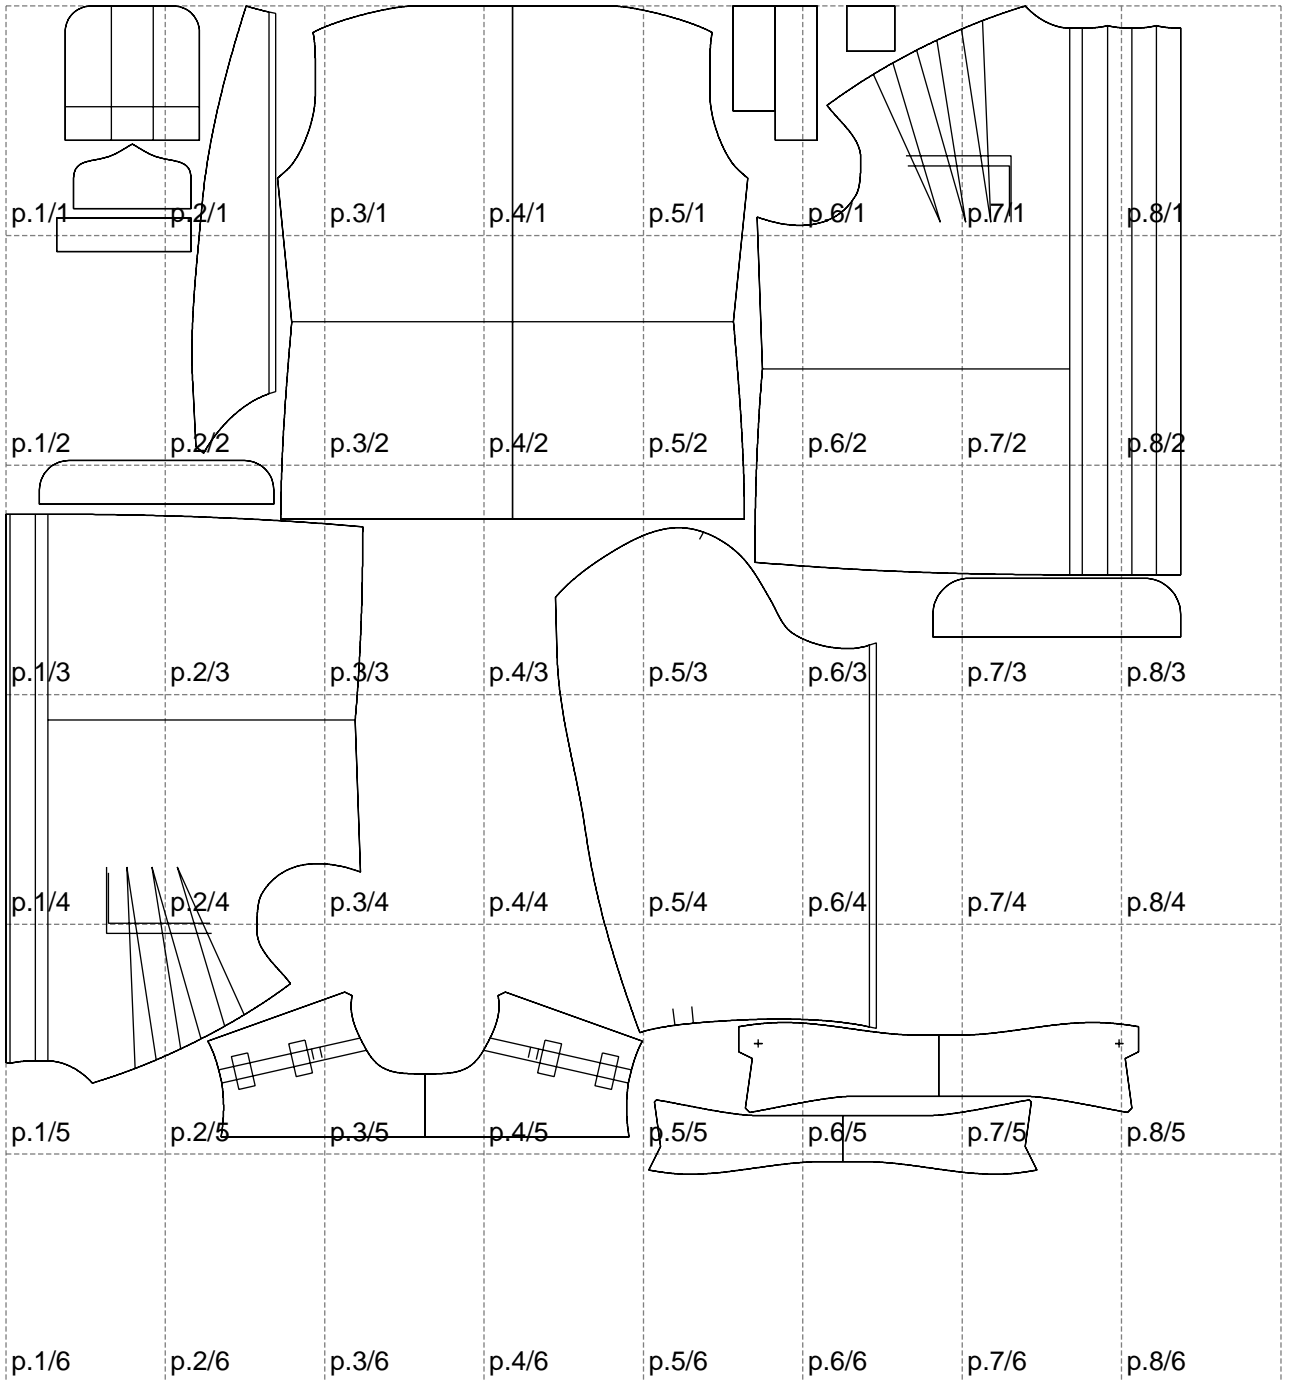

Not for print

Paper size: A4, size:1399.00 x1391.20 mm

# Example

size:1499.00 x1266.56 mm

Maneken =1 ver.0

rz\_1=170

rz\_16=112

rz\_17=96.2

rz\_18=94

rz\_19=120

rz\_20=117

---

. . . . .  
. . . . .  
. . . . .