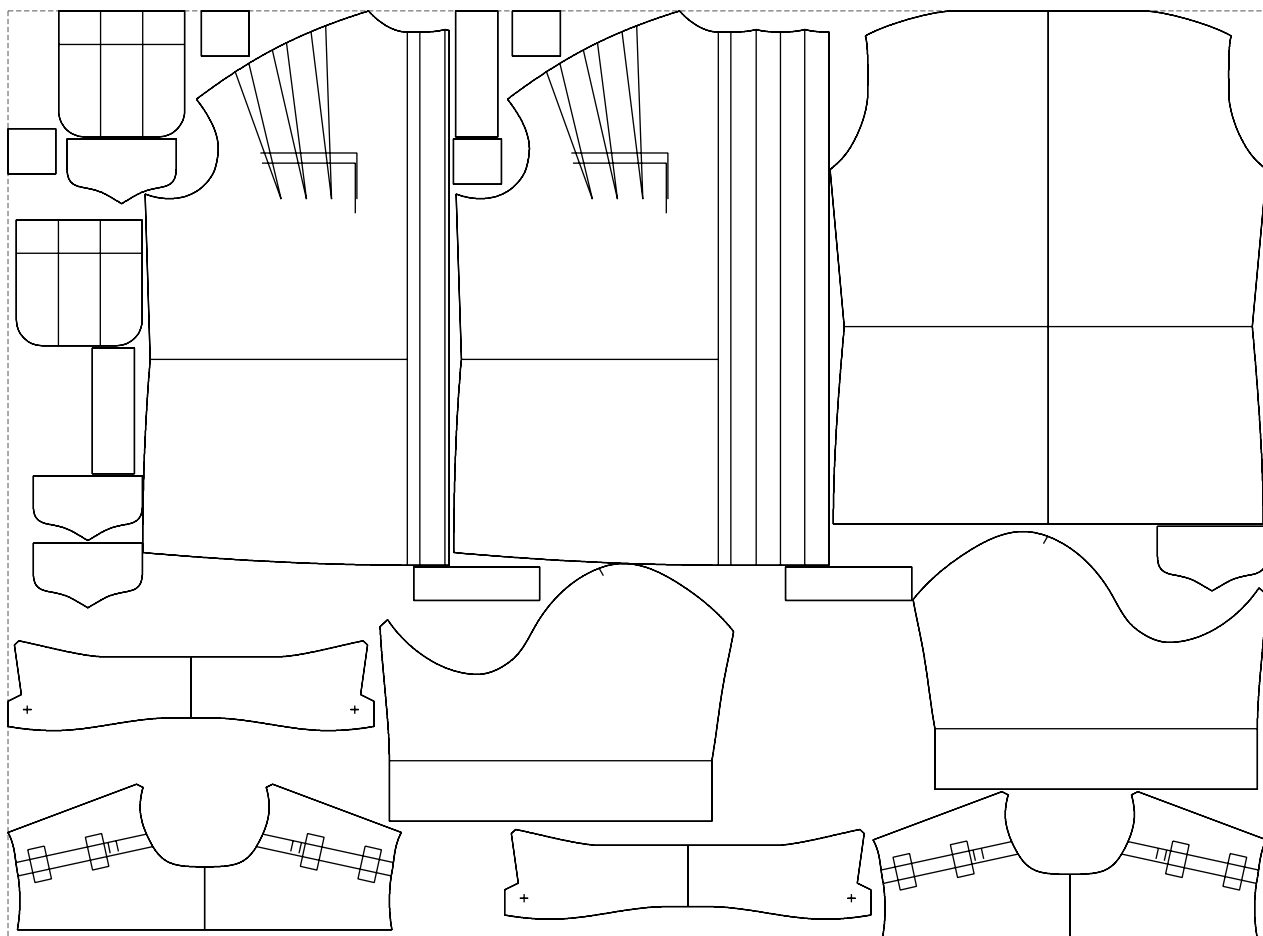

Not for print

Paper size: A4, size:1399.00 x993.96 mm

# Example

size:1499.00 x1103.42 mm

Maneken =1 ver.0

rz\_1=170

rz\_16=96

rz\_17=82

rz\_18=76

rz\_19=104

rz\_20=101.8

---

. . . . .  
. . . . .  
. . . . .