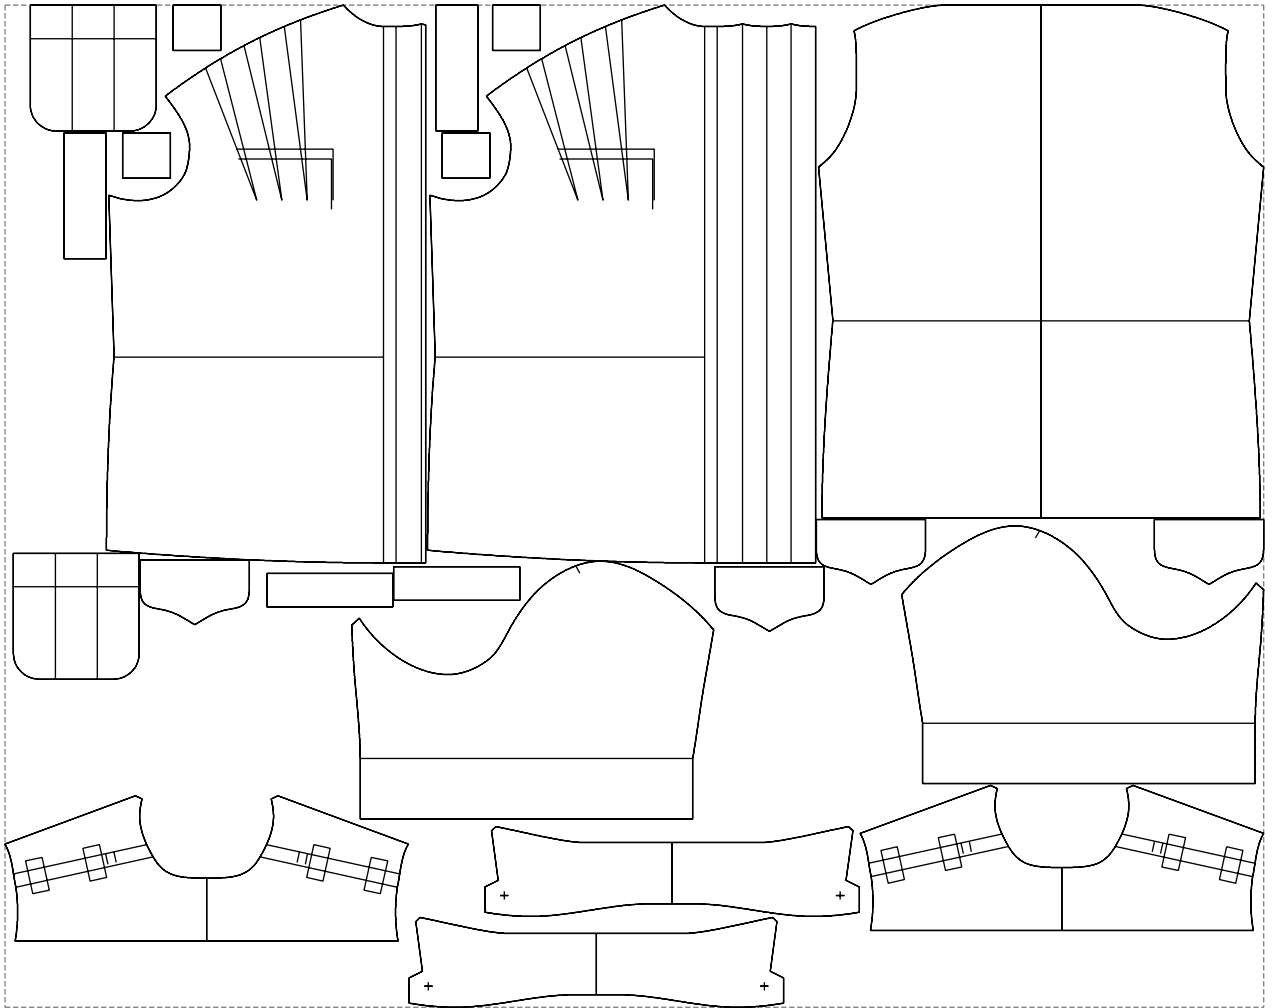

Not for print

Paper size: A4, size:1378.82 x990.33 mm

# Example

size:1499.00 x1193.81 mm

Maneken =1 ver.0

rz\_1=170

rz\_16=100

rz\_17=85.4

rz\_18=80.2

rz\_19=108

rz\_20=105.4

---

. . . . .  
. . . . .  
. . . . .