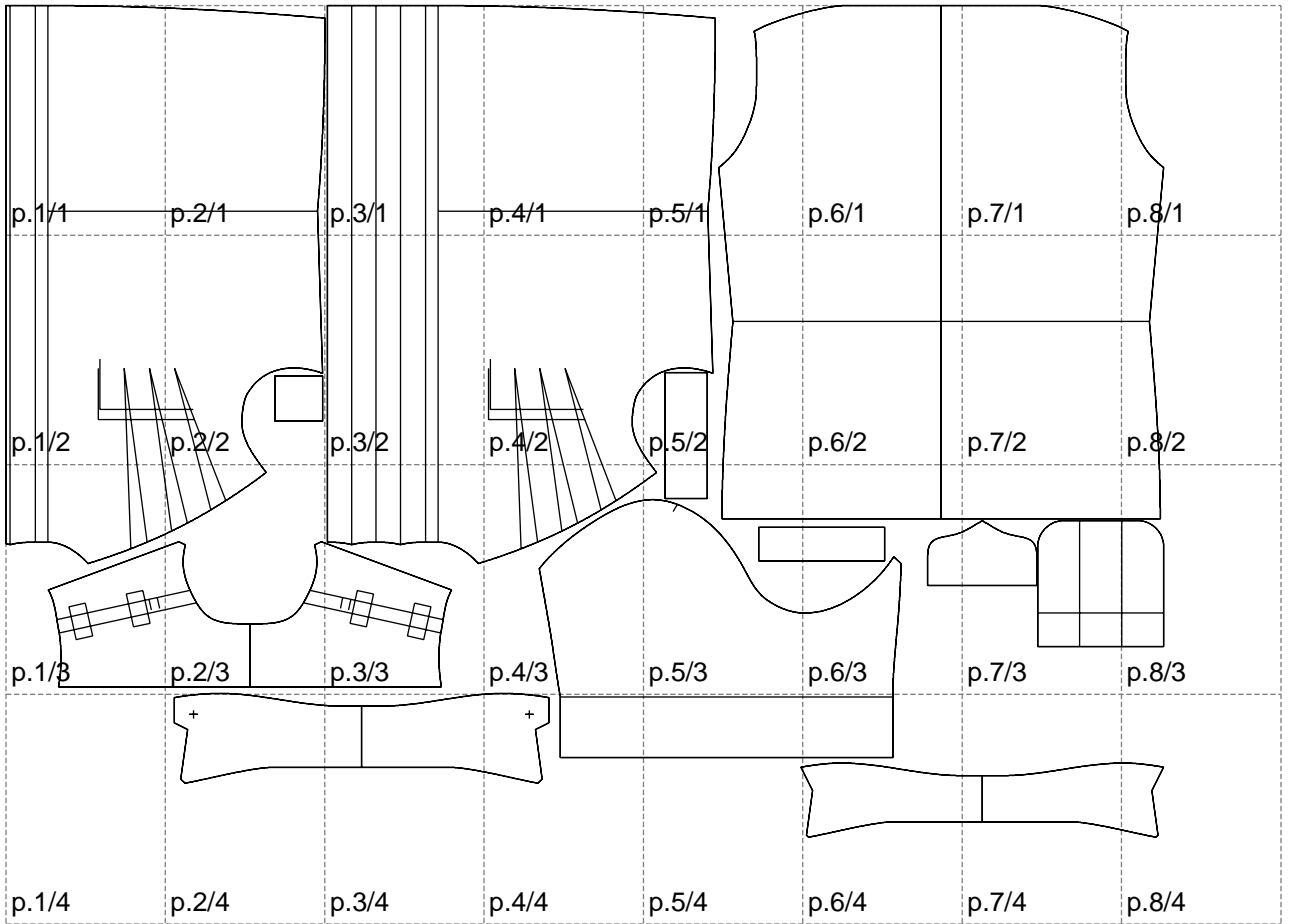

Not for print

Paper size: A4, size:1378.82 x990.33 mm

# Example

size:1499.00 x1193.81 mm

Maneken =1 ver.0

rz\_1=170

rz\_16=100

rz\_17=85.4

rz\_18=80.2

rz\_19=108

rz\_20=105.4

---

. . . . .  
. . . . .  
. . . . .