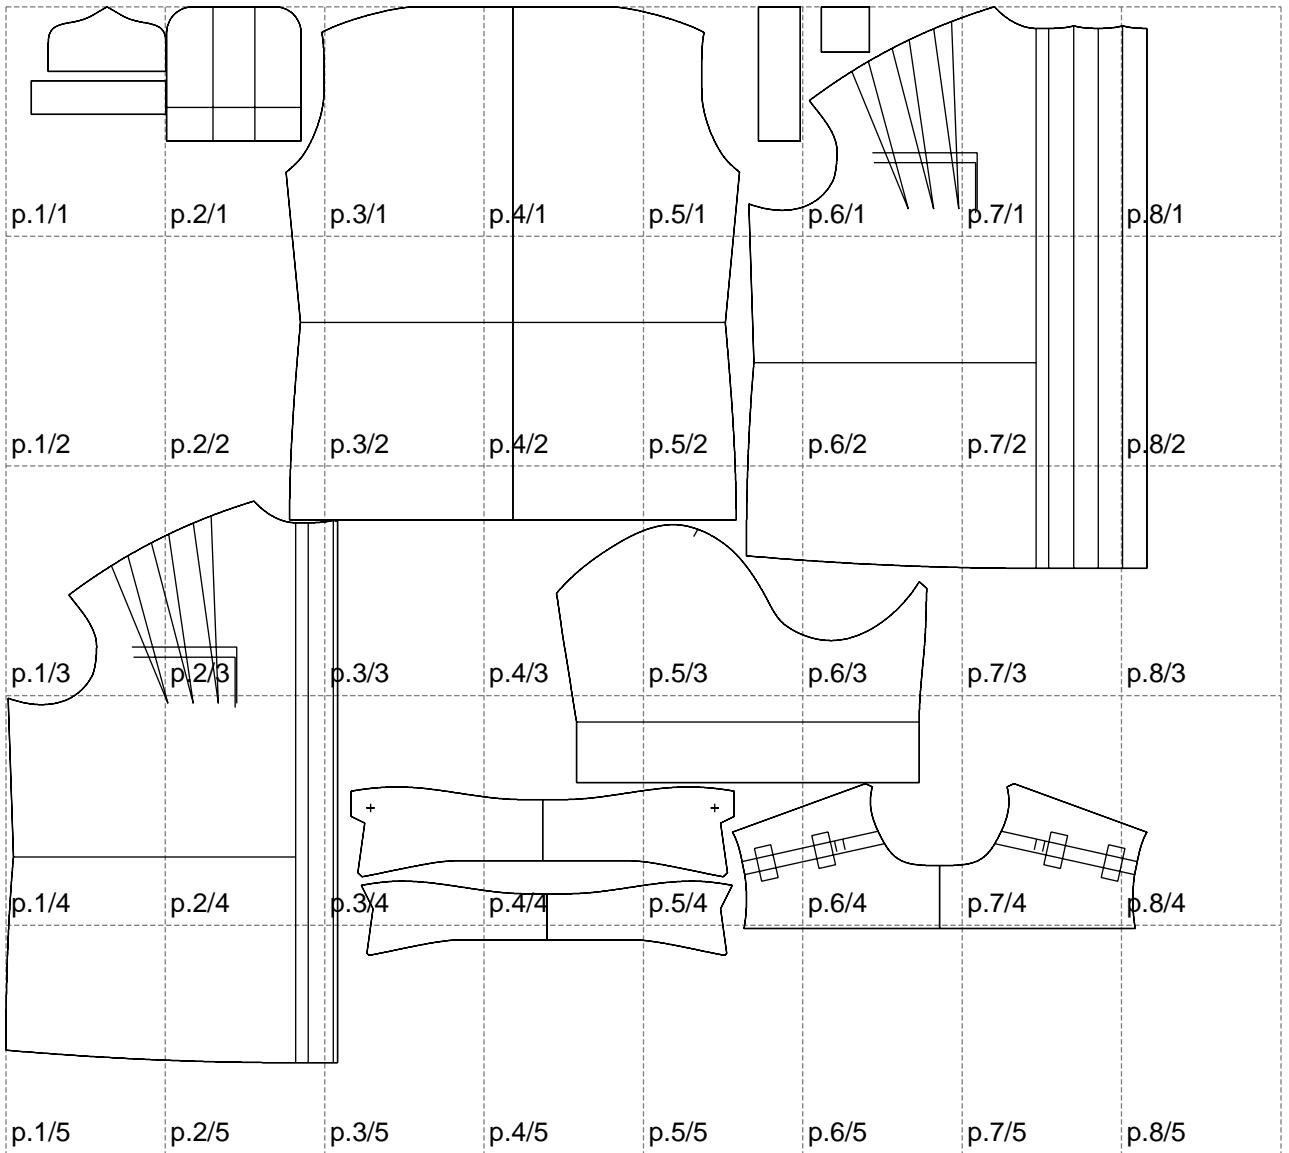

Not for print

Paper size: A4, size:1358.84 x1257.41 mm

# Example

size:1499.00 x1209.59 mm

Maneken =1 ver.0

rz\_1=170

rz\_16=104

rz\_17=88.9

rz\_18=84.4

rz\_19=112

rz\_20=109.3

---

. . . . .  
. . . . .  
. . . . .