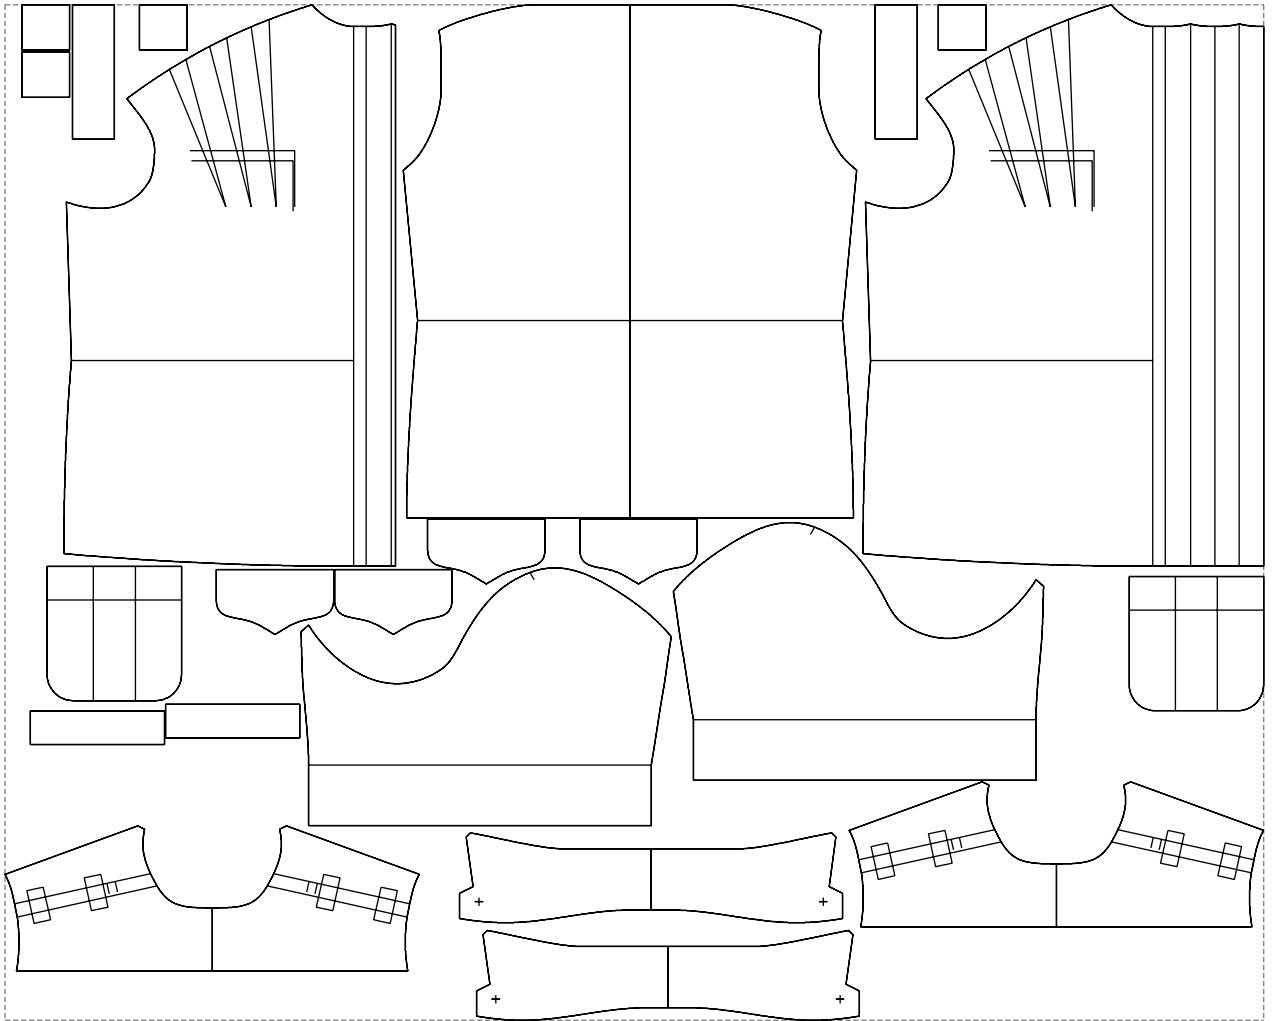

Not for print

Paper size: A4, size:1358.84 x1257.41 mm

# Example

size:1499.00 x1209.59 mm

Maneken =1 ver.0

rz\_1=170

rz\_16=104

rz\_17=88.9

rz\_18=84.4

rz\_19=112