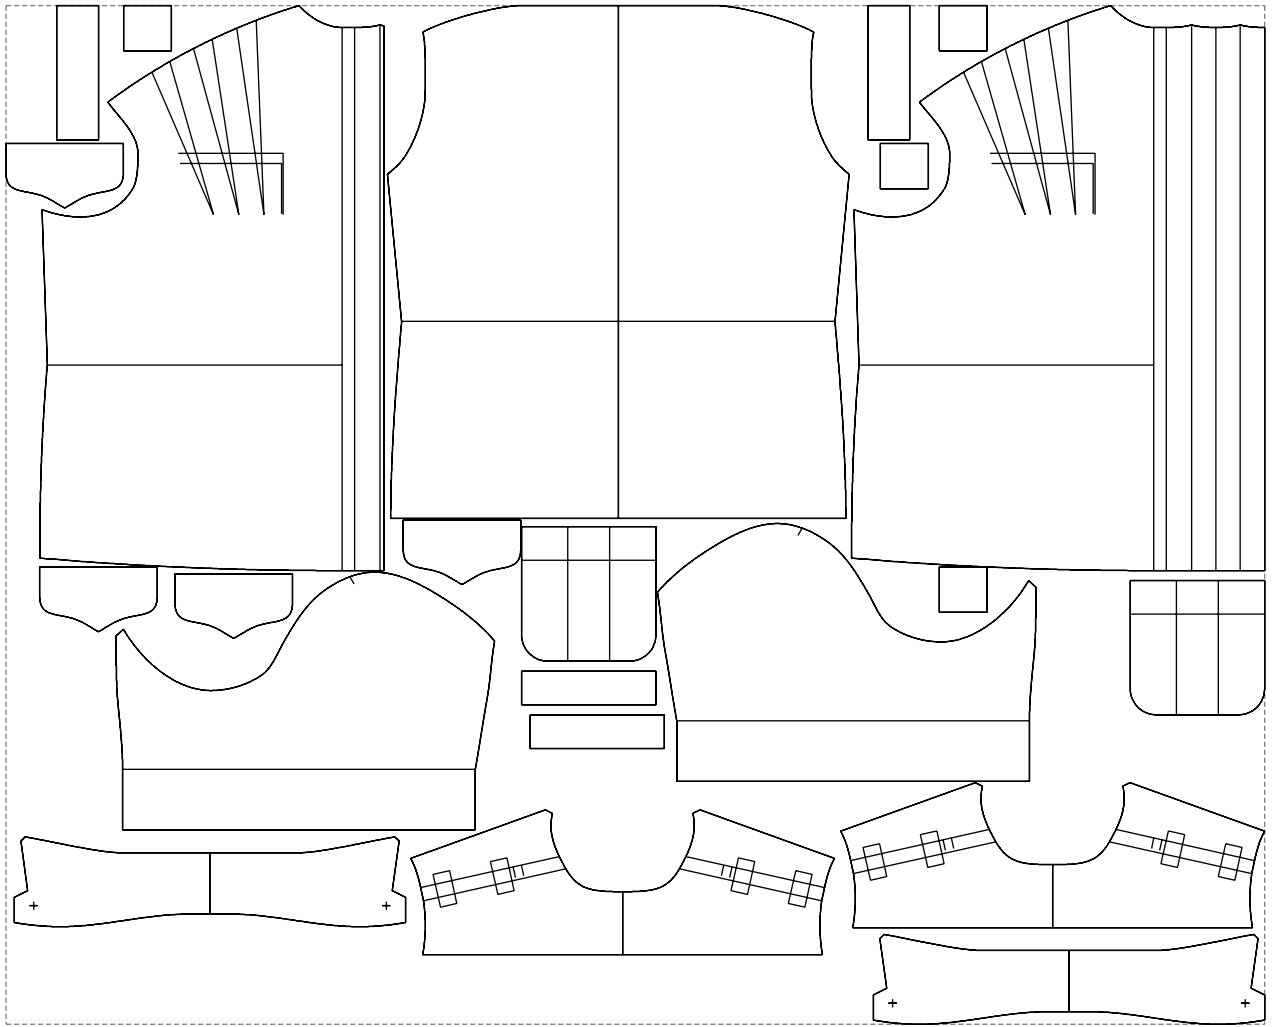

Not for print

Paper size: A4, size:1388.91 x1265.99 mm

# Example

size:1499.00 x1213.46 mm

Maneken =1 ver.0

rz\_1=170

rz\_16=108

rz\_17=92.5

rz\_18=89.2

rz\_19=116