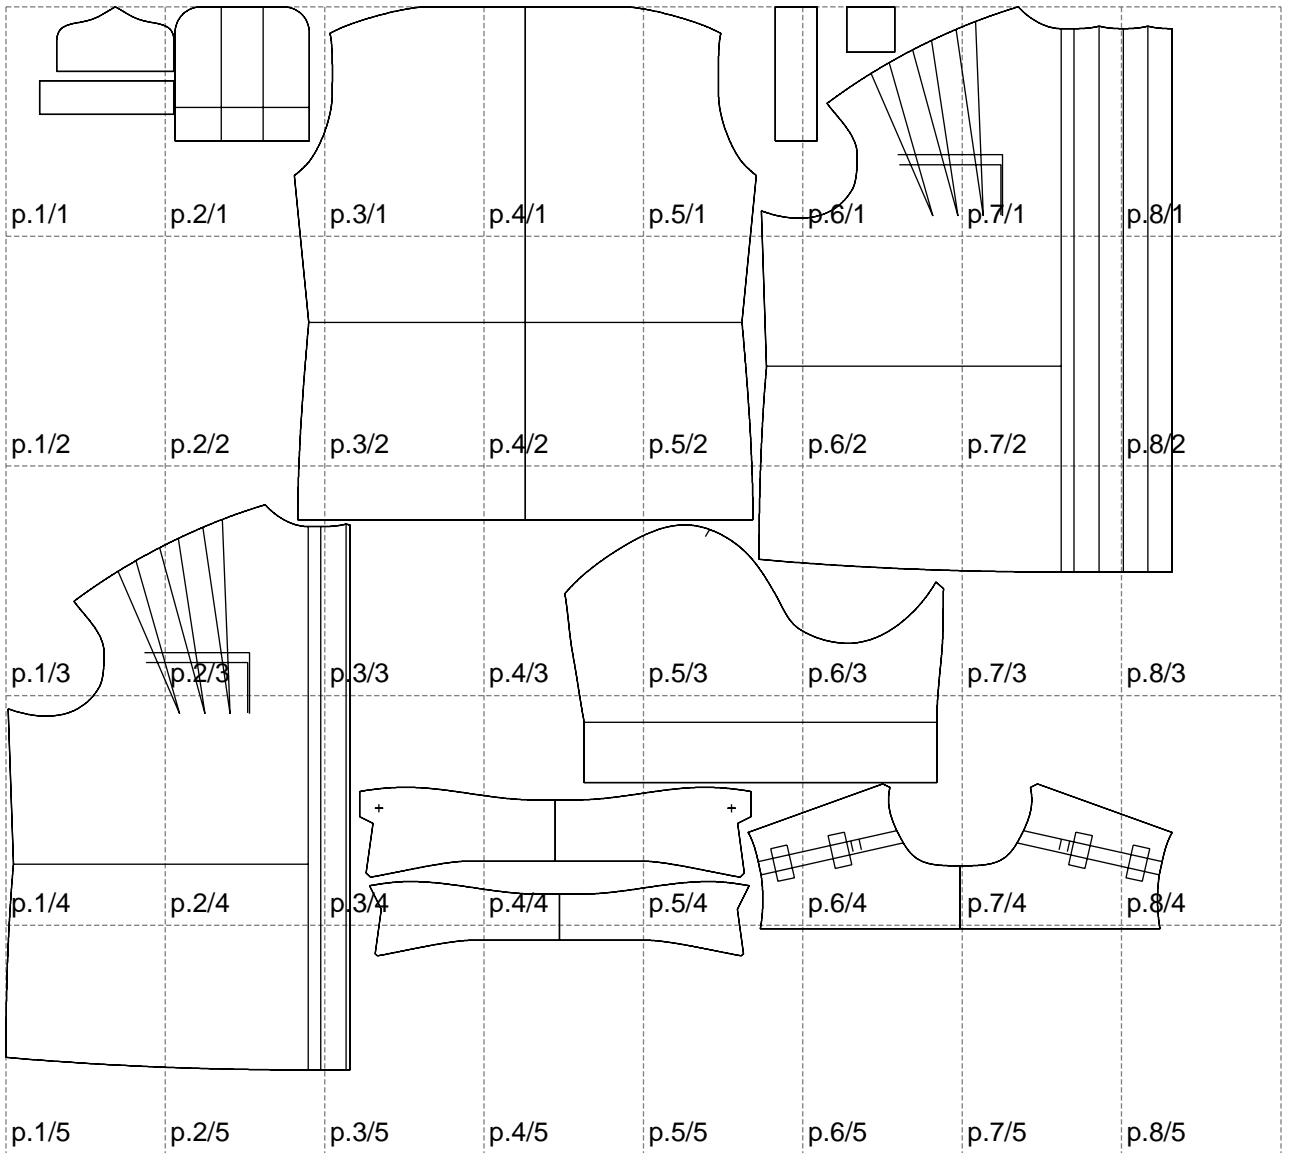

Not for print

Paper size: A4, size:1388.91 x1265.99 mm

# Example

size:1499.00 x1213.46 mm

Maneken =1 ver.0

rz\_1=170

rz\_16=108

rz\_17=92.5

rz\_18=89.2

rz\_19=116

rz\_20=113

---

. . . . .  
. . . . .  
. . . . .