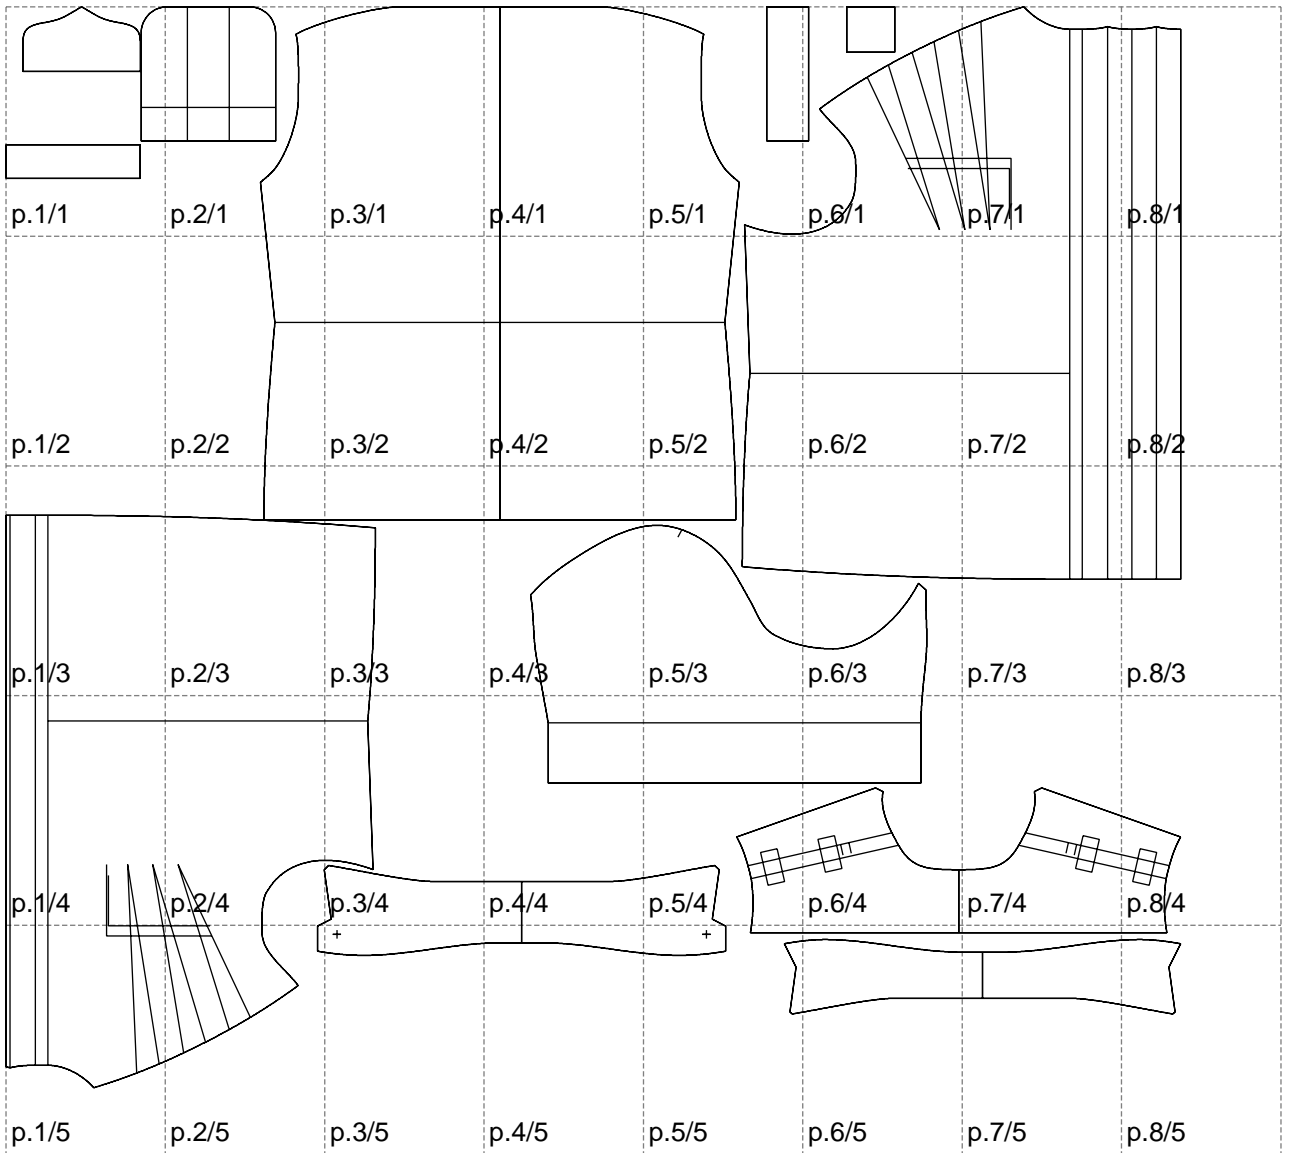

Not for print

Paper size: A4, size:1399.00 x1287.18 mm

# Example

size:1488.93 x1525.24 mm

Maneken =1 ver.0

rz\_1=170

rz\_16=116

rz\_17=100

rz\_18=98.8

rz\_19=124

rz\_20=121

---

. . . . .  
. . . . .  
. . . . .