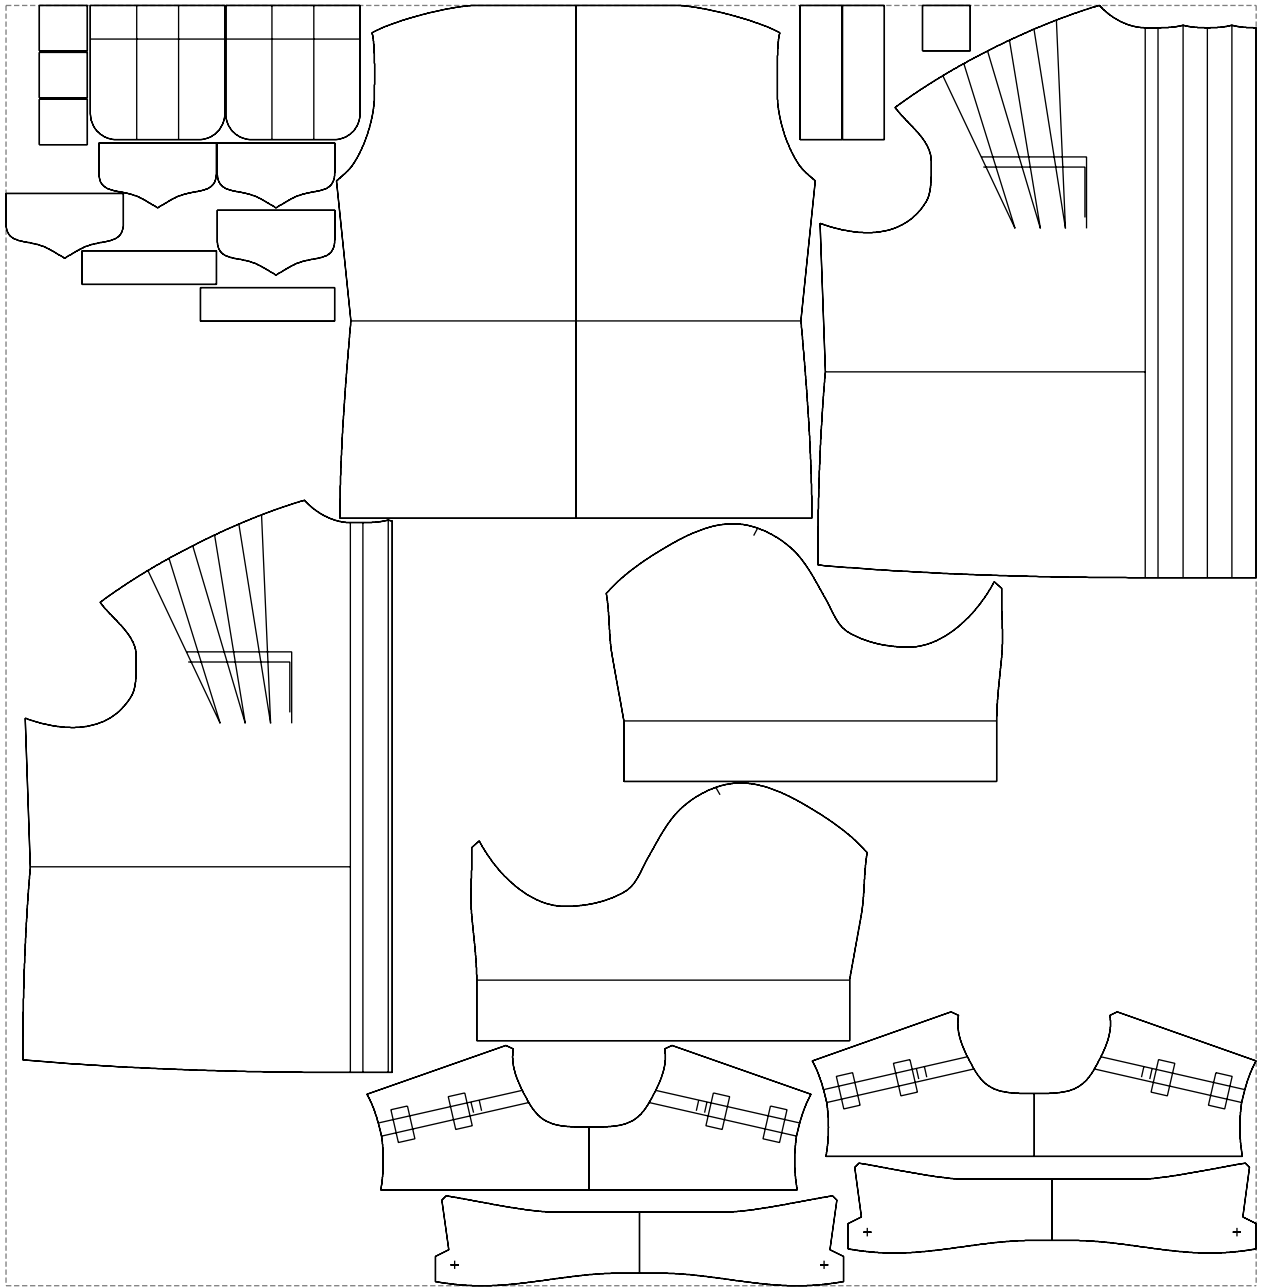

Not for print

Paper size: A4, size:1399.00 x1287.18 mm

# Example

size:1488.93 x1525.24 mm

Maneken =1 ver.0

rz\_1=170

rz\_16=116

rz\_17=100

rz\_18=98.8

rz\_19=124

rz\_20=121

---

. . . . .  
. . . . .  
. . . . .