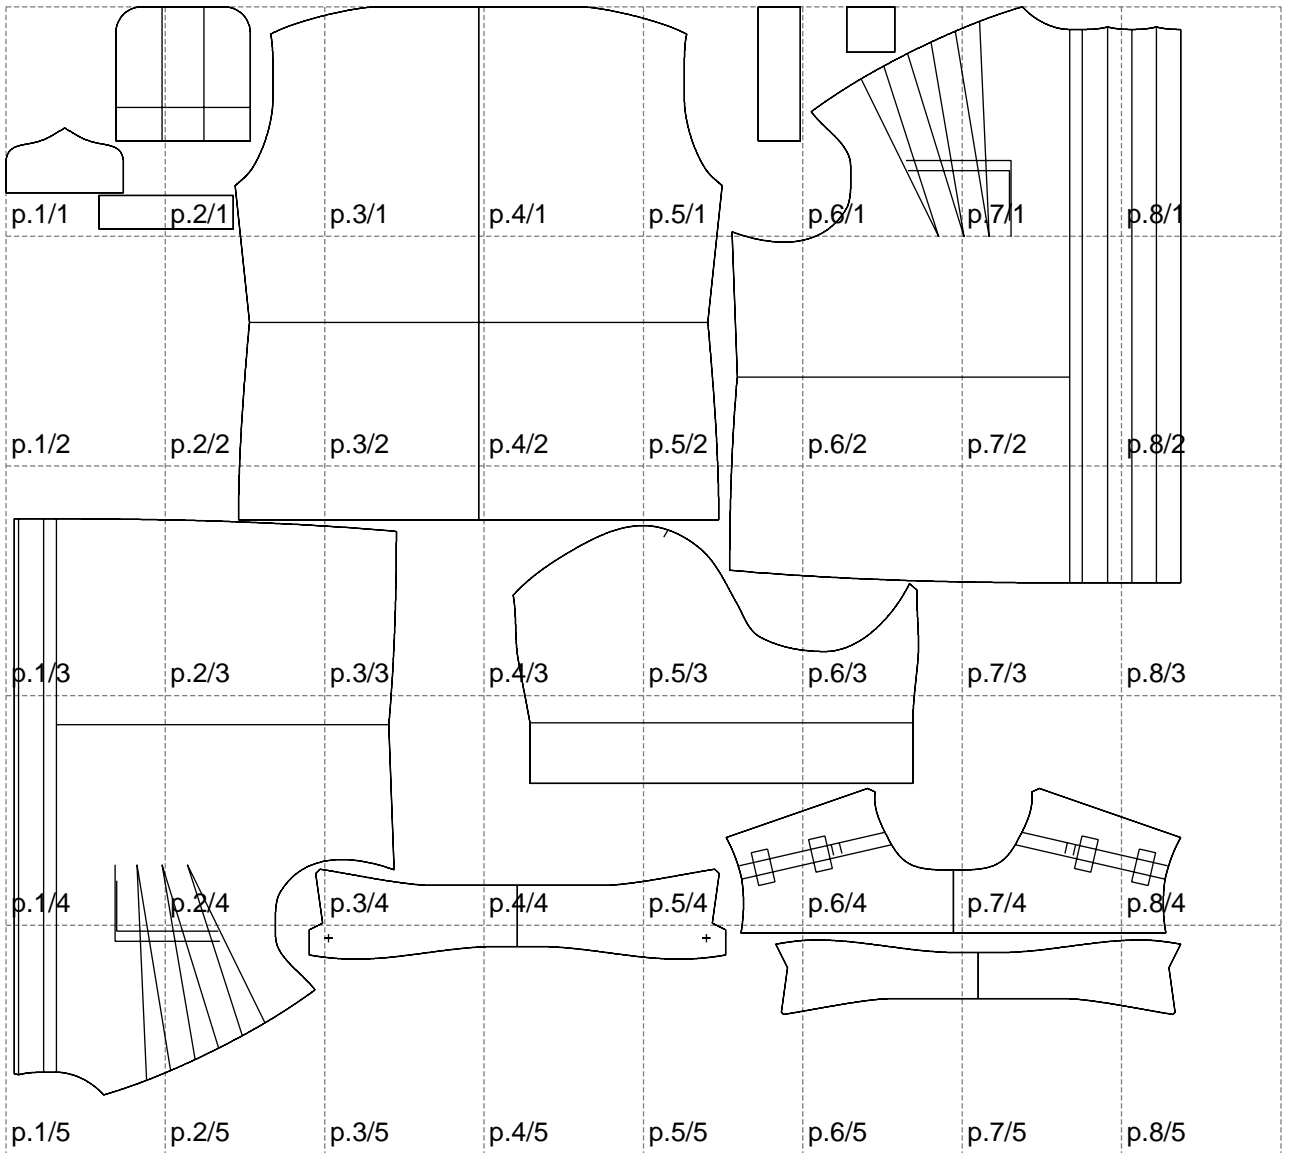

Not for print

Paper size: A4, size:1399.00 x1295.76 mm

# Example

size:1499.00 x1529.71 mm

Maneken =1 ver.0

rz\_1=170

rz\_16=120

rz\_17=104

rz\_18=103.6

rz\_19=128

rz\_20=125.1

---

. . . . .  
. . . . .  
. . . . .