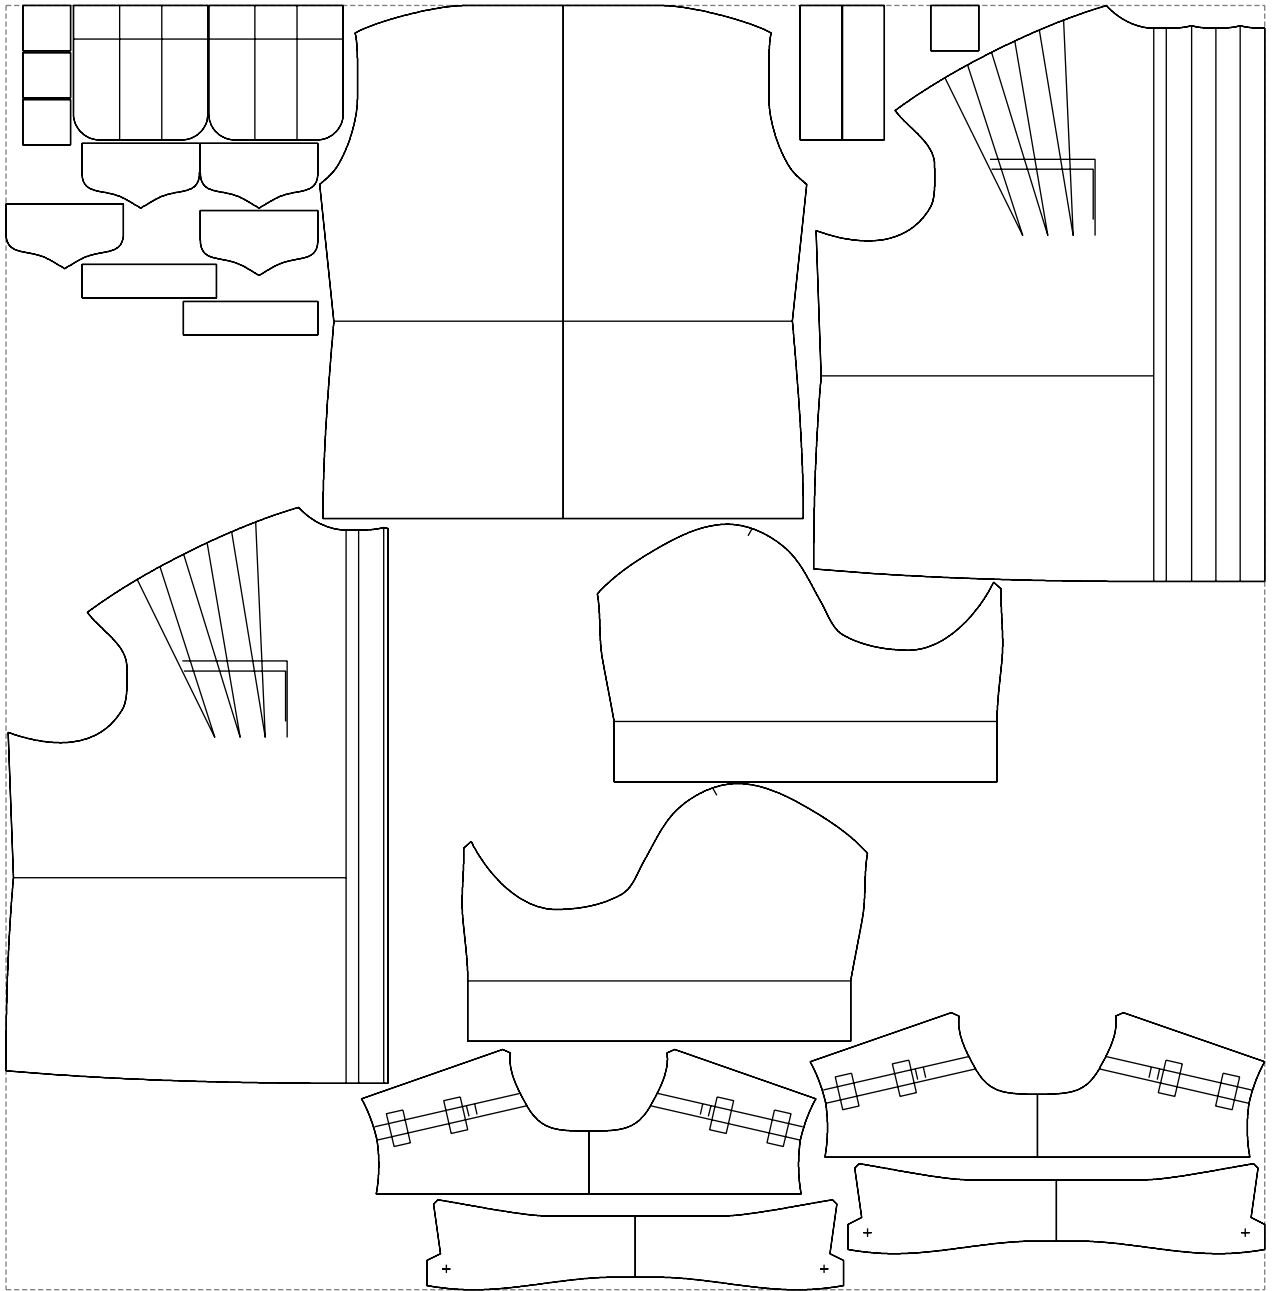

Not for print

Paper size: A4, size:1399.00 x1295.76 mm

# Example

size:1499.00 x1529.71 mm

Maneken =1 ver.0

rz\_1=170

rz\_16=120

rz\_17=104

rz\_18=103.6

rz\_19=128

rz\_20=125.1

---

. . . . .  
. . . . .  
. . . . .