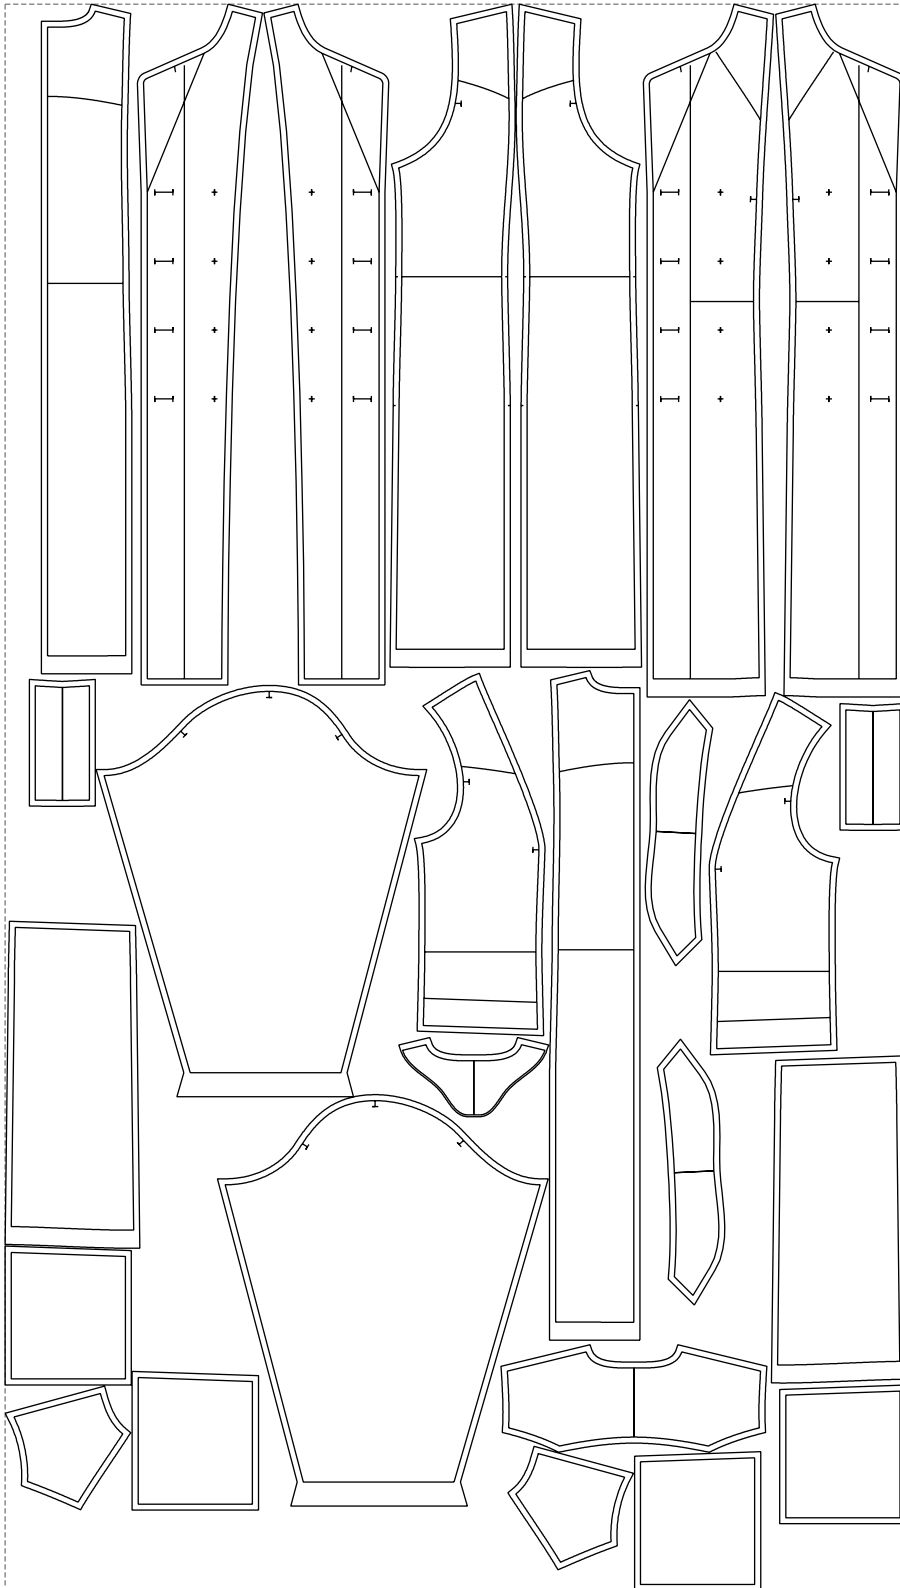

Not for print

Paper size: A4, size:1399.00 x1387.93 mm

# Example

size:1499.00 x2640.16 mm

Maneken =1 ver.0

rz\_1=170

rz\_16=108

rz\_17=92.5

rz\_18=89.2

rz\_19=116