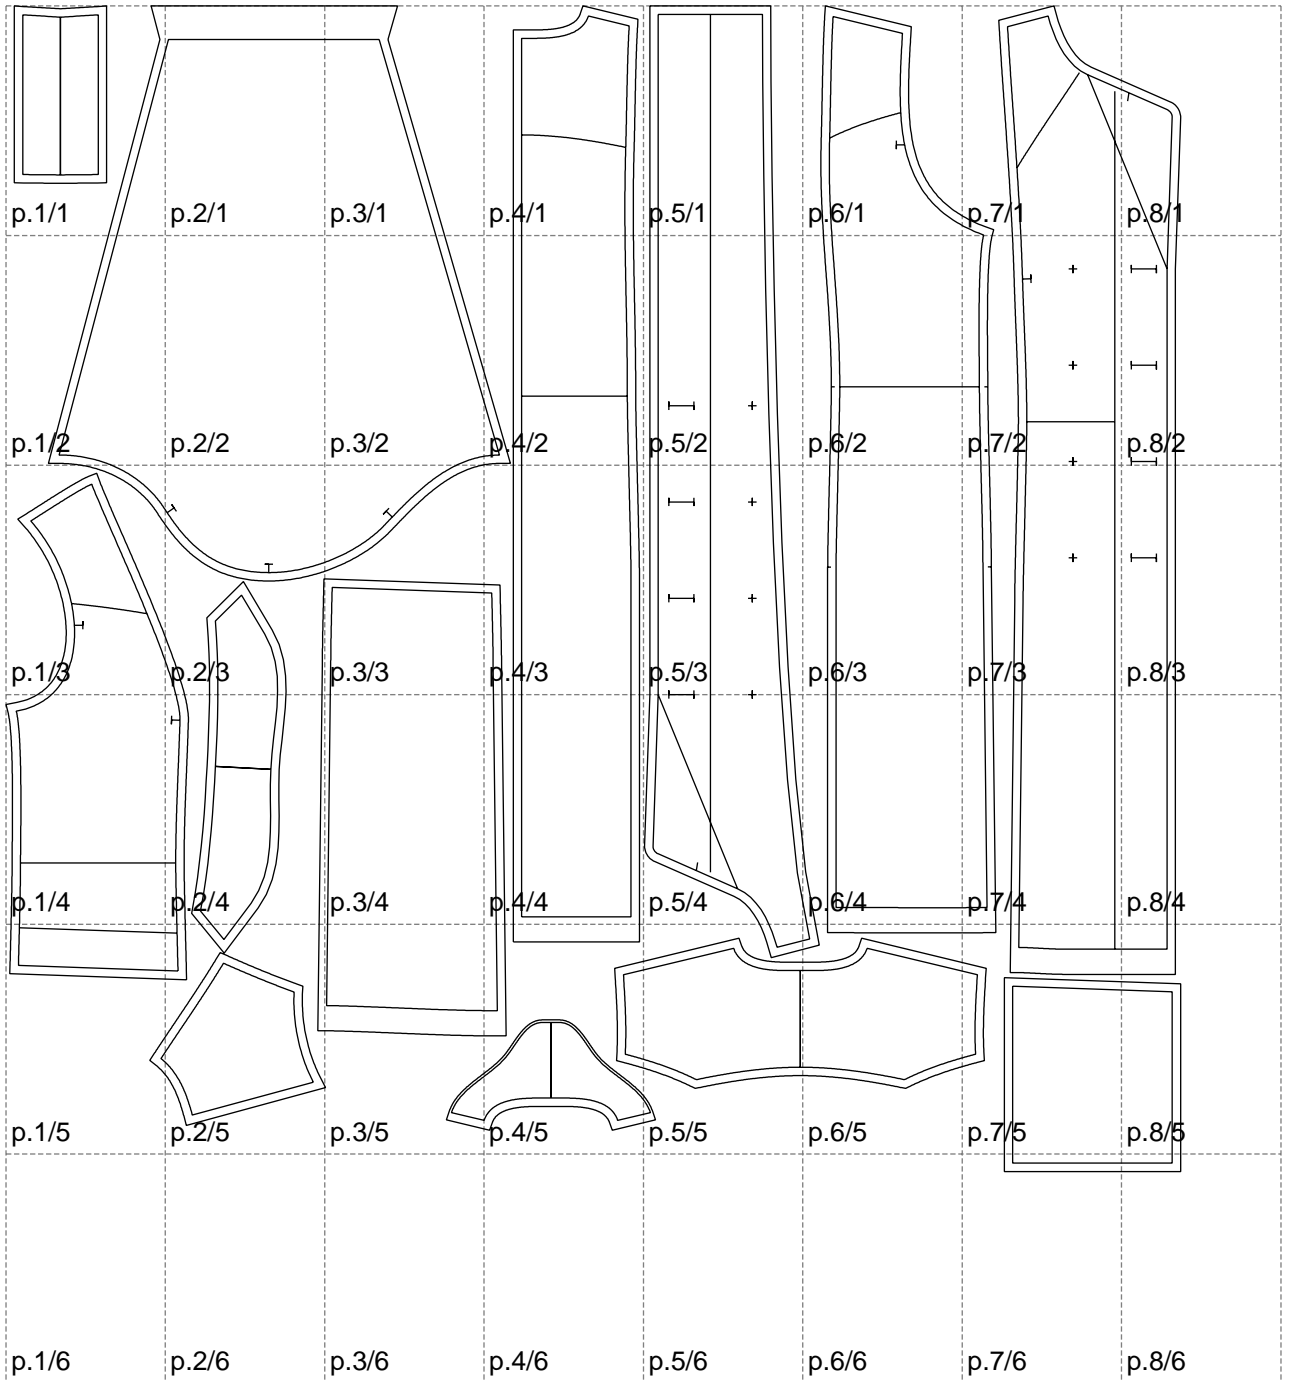

Not for print

Paper size: A4, size:1399.00 x1387.93 mm

# Example

size:1499.00 x2640.16 mm

Maneken =1 ver.0

rz\_1=170

rz\_16=108

rz\_17=92.5

rz\_18=89.2

rz\_19=116

rz\_20=113

---

. . . . .  
. . . . .  
. . . . .