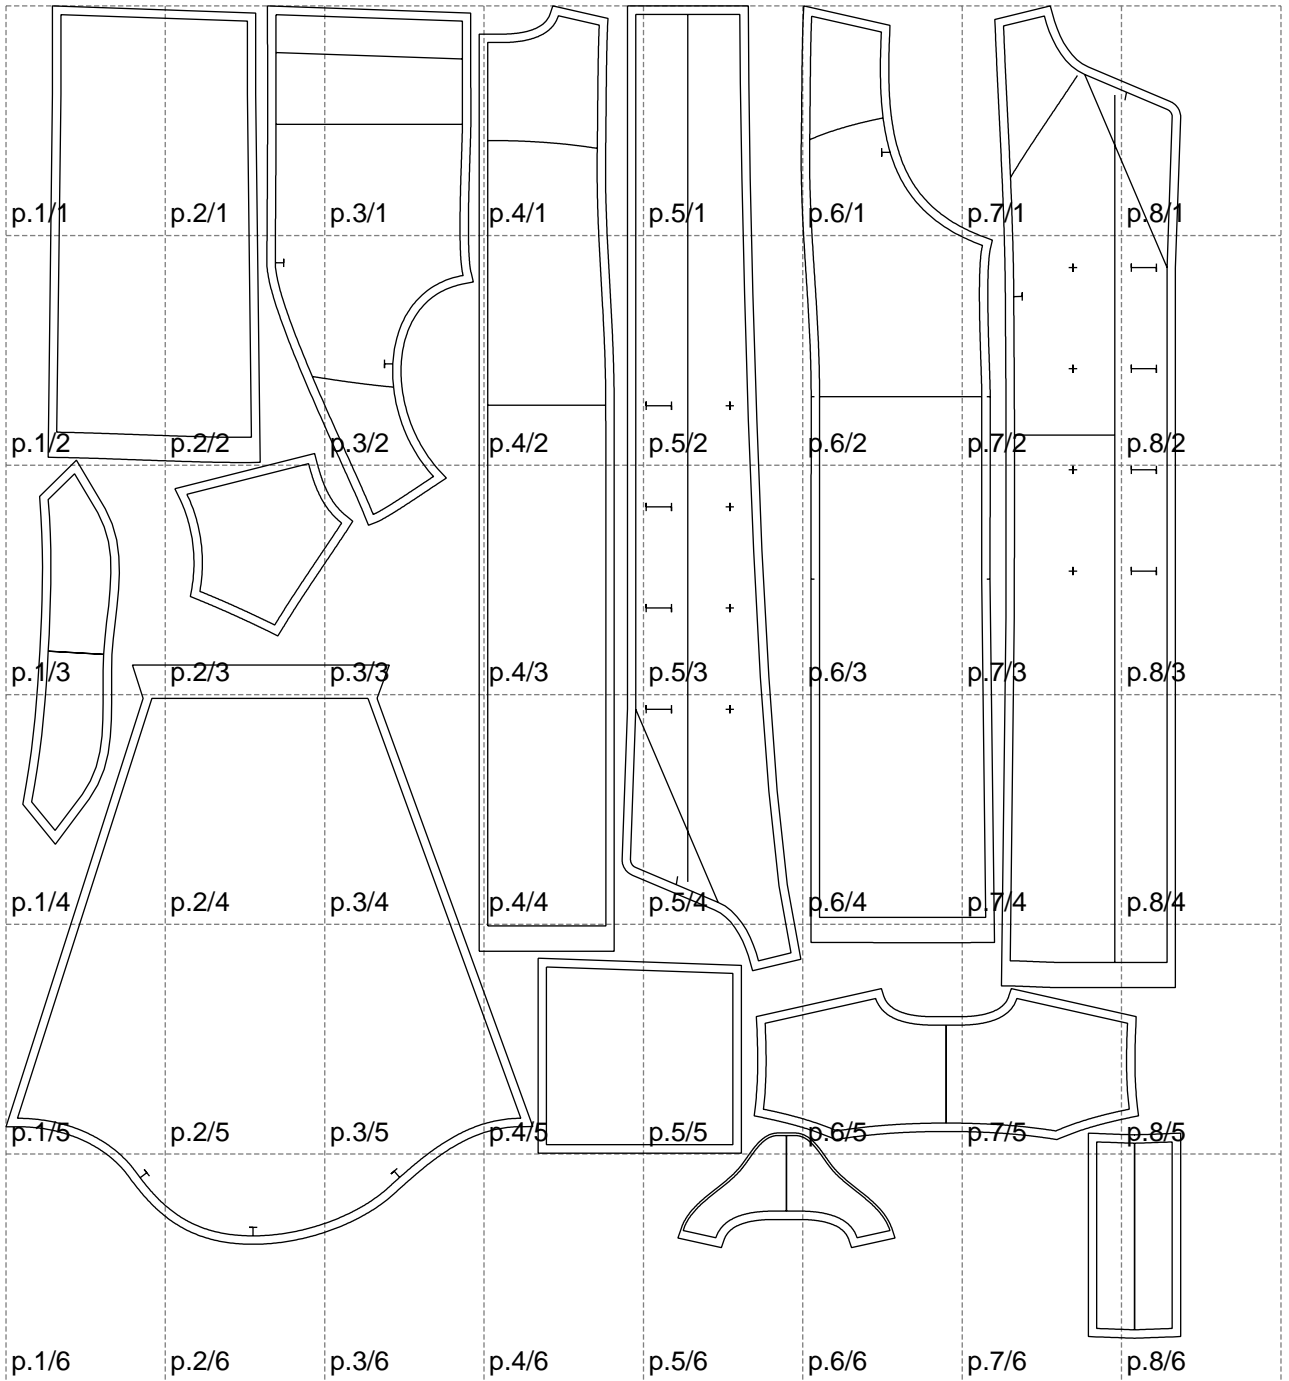

Not for print

Paper size: A4, size:1399.00 x1586.43 mm

# Example

size:1478.94 x3039.02 mm

Maneken =1 ver.0

rz\_1=170

rz\_16=120

rz\_17=104

rz\_18=103.6

rz\_19=128

rz\_20=125.1

---

. . . . .  
. . . . .  
. . . . .