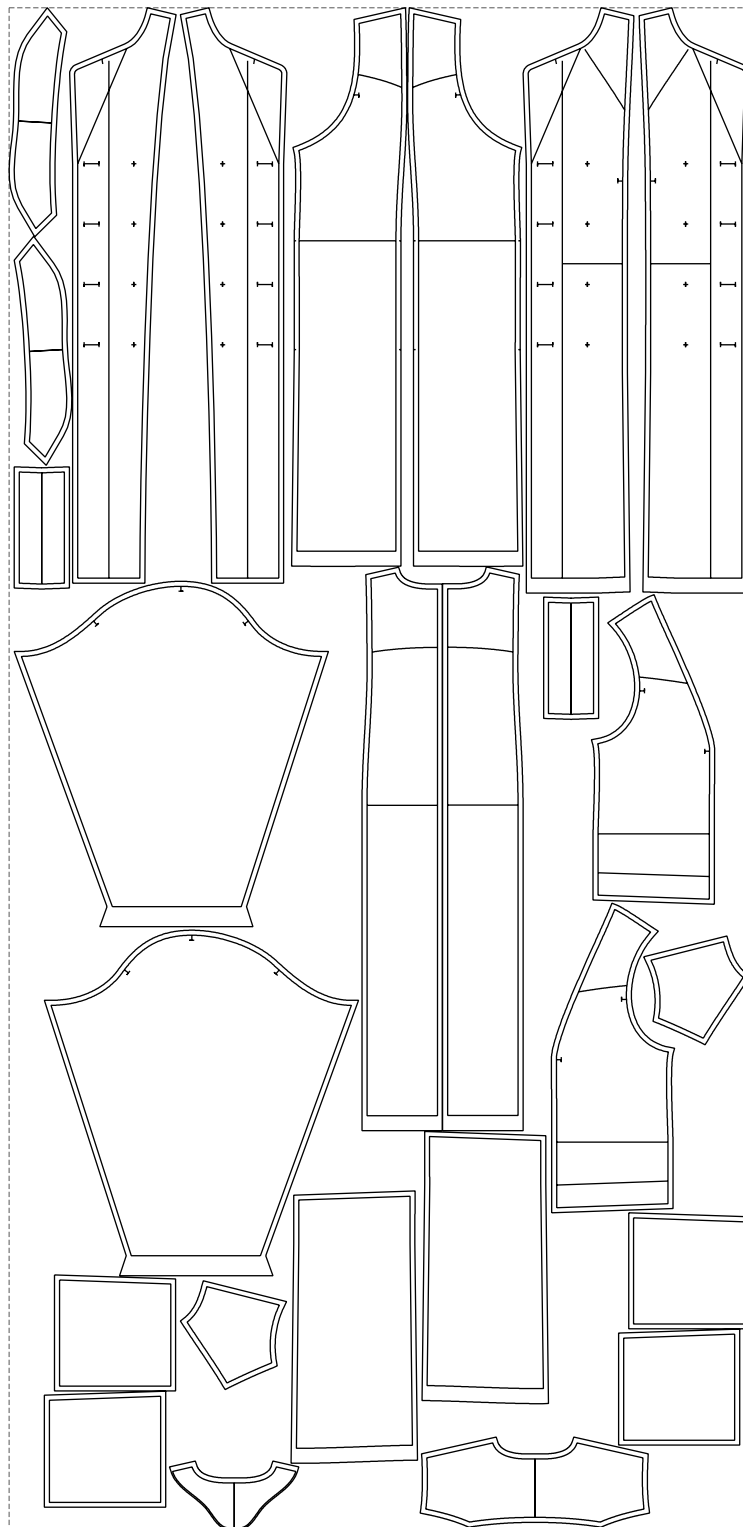

Not for print

Paper size: A4, size:1399.00 x1586.43 mm

# Example

size:1478.94 x3039.02 mm

Maneken =1 ver.0

rz\_1=170

rz\_16=120

rz\_17=104

rz\_18=103.6

rz\_19=128

rz\_20=125.1

---

. . . . .  
. . . . .  
. . . . .