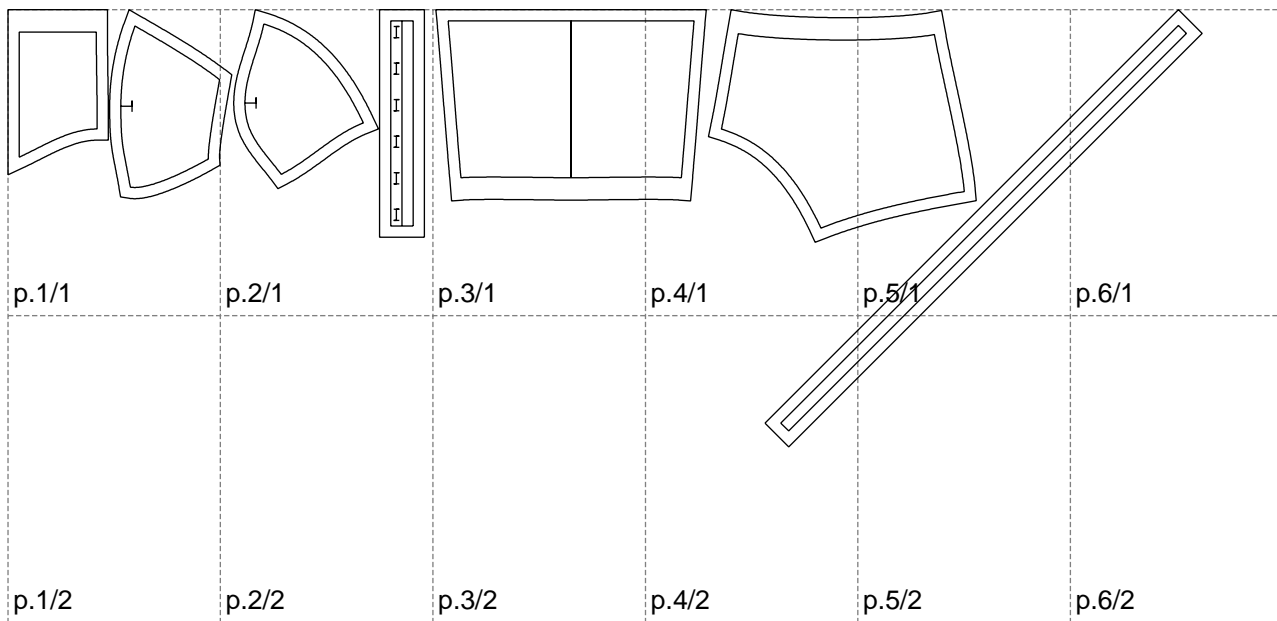

Not for print

Paper size: A4, size:1066.66 x390.46 mm

# Example

size:1478.86 x390.46 mm

Maneken =1 ver.0

rz\_1=170

rz\_16=88

rz\_17=75.6

rz\_18=67.6

rz\_19=96

rz\_20=94.6

---

. . . . .  
. . . . .  
. . . . .