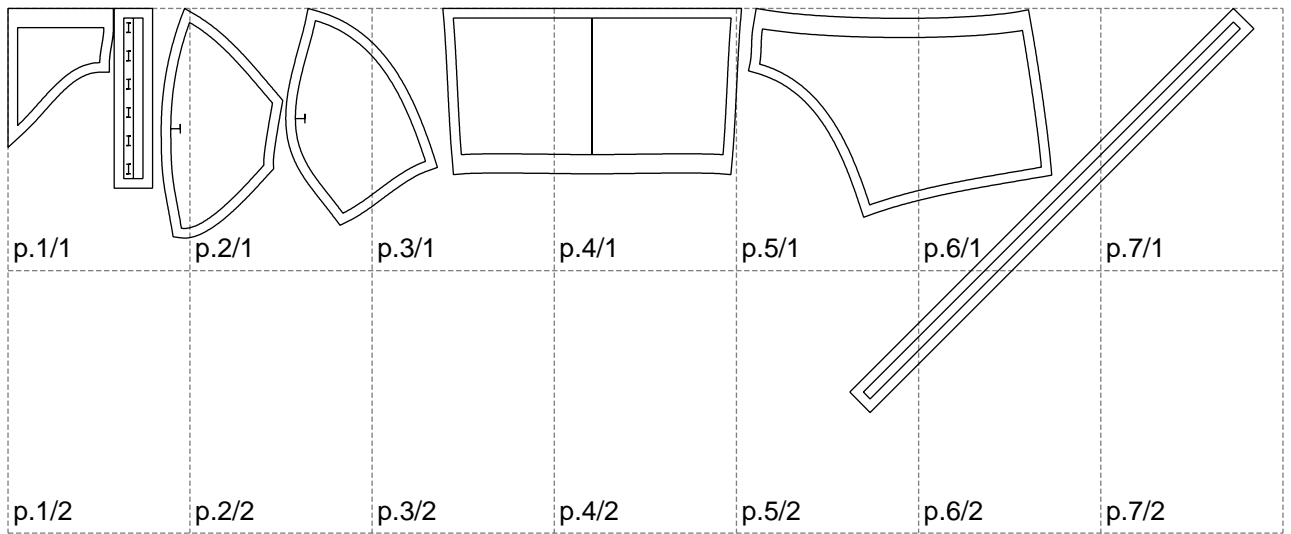

Not for print

Paper size: A4, size:1298.30 x421.01 mm

# Example

size:1499.00 x421.01 mm

Maneken =1 ver.0

rz\_1=170

rz\_16=116

rz\_17=100

rz\_18=98.8

rz\_19=124