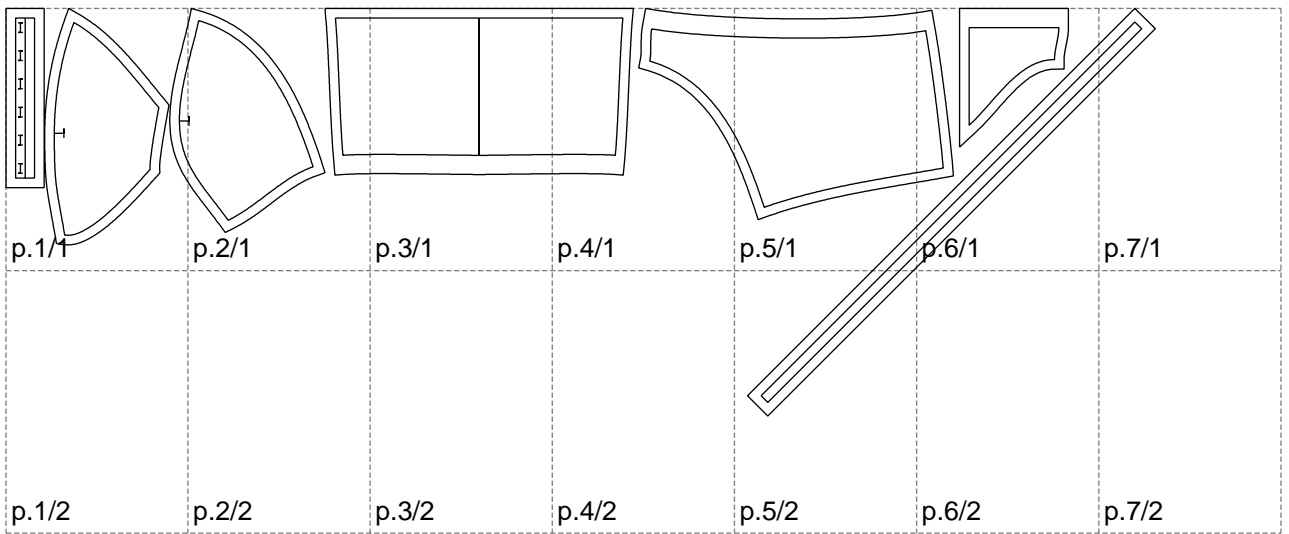

Not for print

Paper size: A4, size:1197.67 x424.83 mm

# Example

size:1499.00 x424.83 mm

Maneken =1 ver.0

rz\_1=170

rz\_16=120

rz\_17=104

rz\_18=103.6

rz\_19=128

rz\_20=125.1

---

. . . . .  
. . . . .  
. . . . .