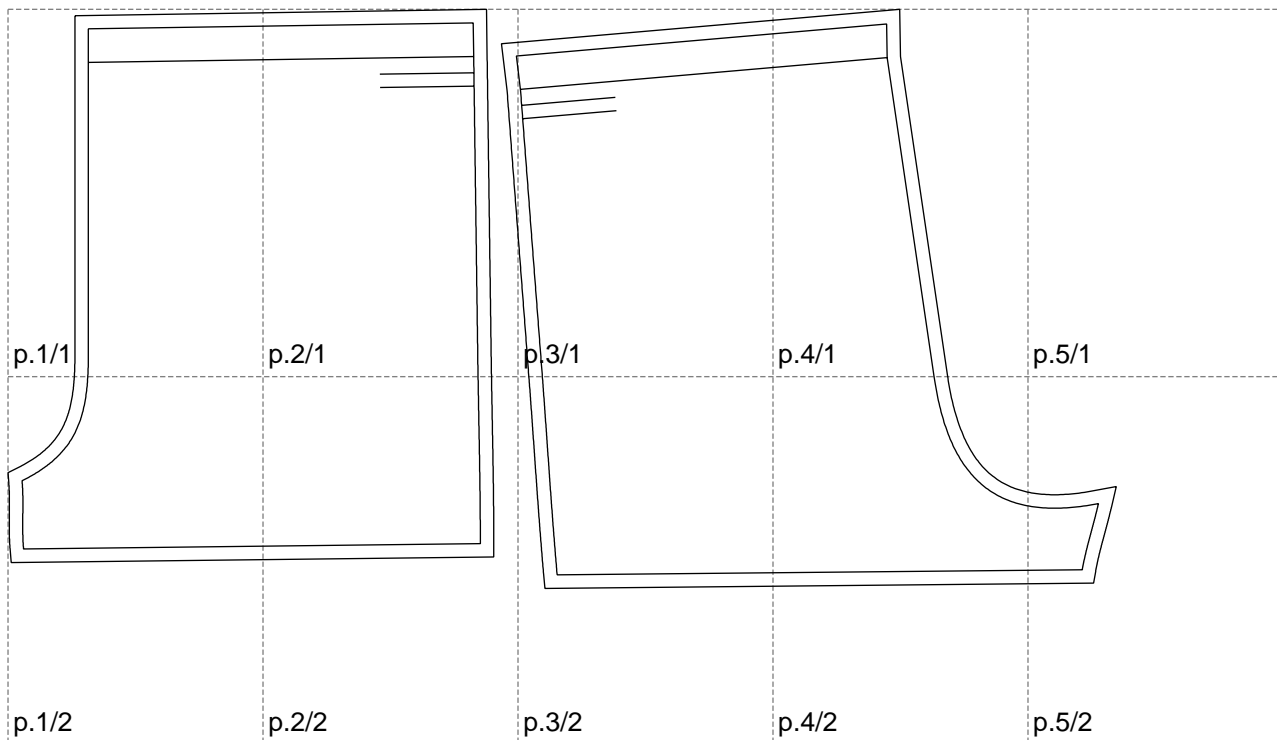

Not for print

Paper size: A4, size:824.93 x430.93 mm

# Example

size:1287.63 x830.46 mm

Maneken =1 ver.0

rz\_1=170

rz\_16=88

rz\_17=75.6

rz\_18=67.6

rz\_19=96

rz\_20=94.6

---

. . . . .  
. . . . .  
. . . . .