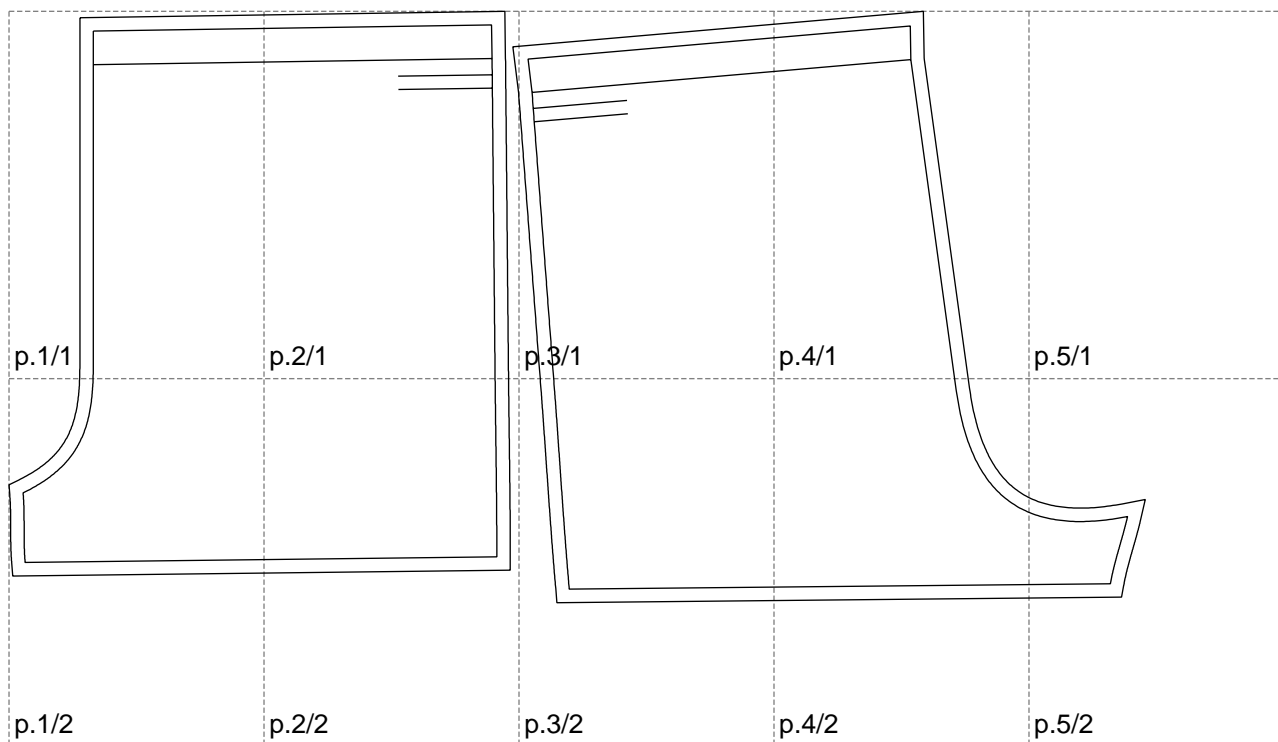

Not for print

Paper size: A4, size:845.86 x440.07 mm

# Example

size:1328.12 x840.23 mm

Maneken =1 ver.0

rz\_1=170

rz\_16=92

rz\_17=78.8

rz\_18=71.8

rz\_19=100

rz\_20=98.1

---

. . . . .  
. . . . .  
. . . . .