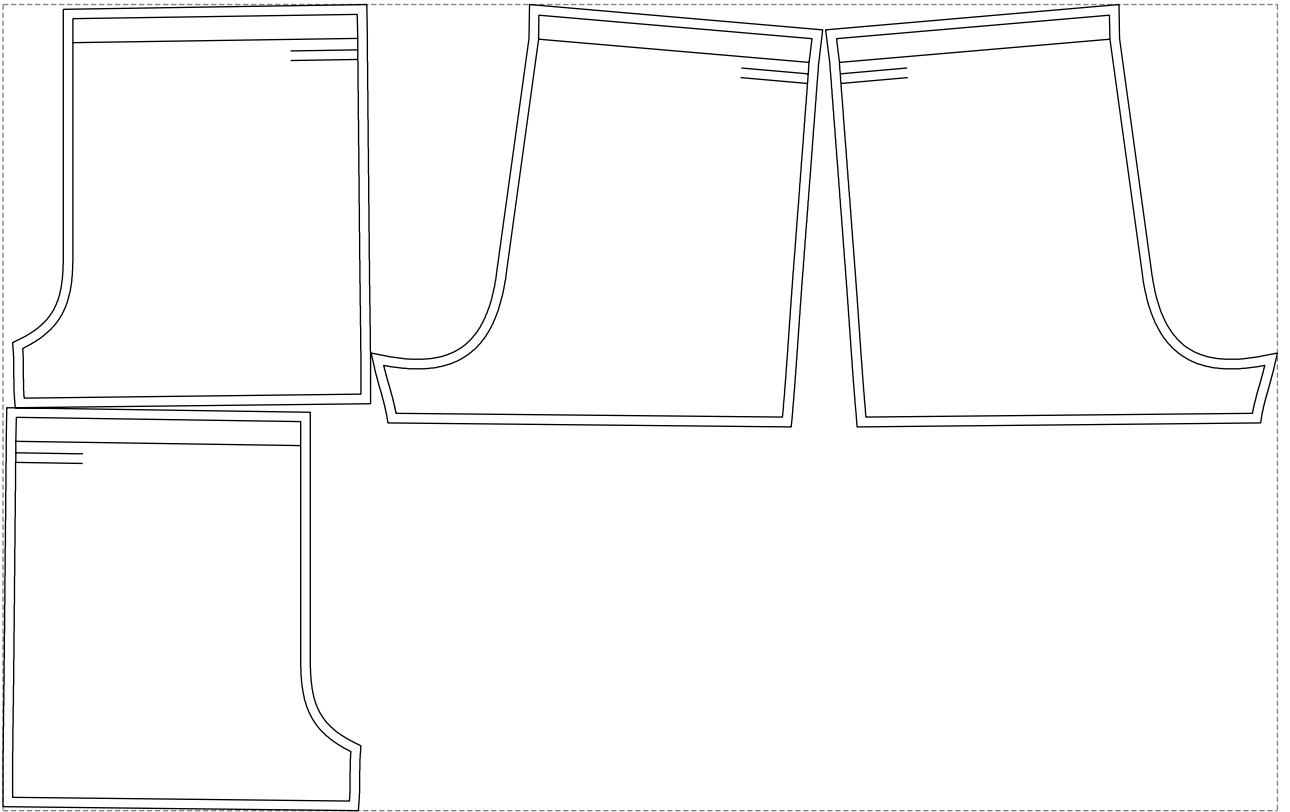

Not for print

Paper size: A4, size:845.86 x440.07 mm

# Example

size:1328.12 x840.23 mm

Maneken =1 ver.0

rz\_1=170

rz\_16=92

rz\_17=78.8

rz\_18=71.8

rz\_19=100