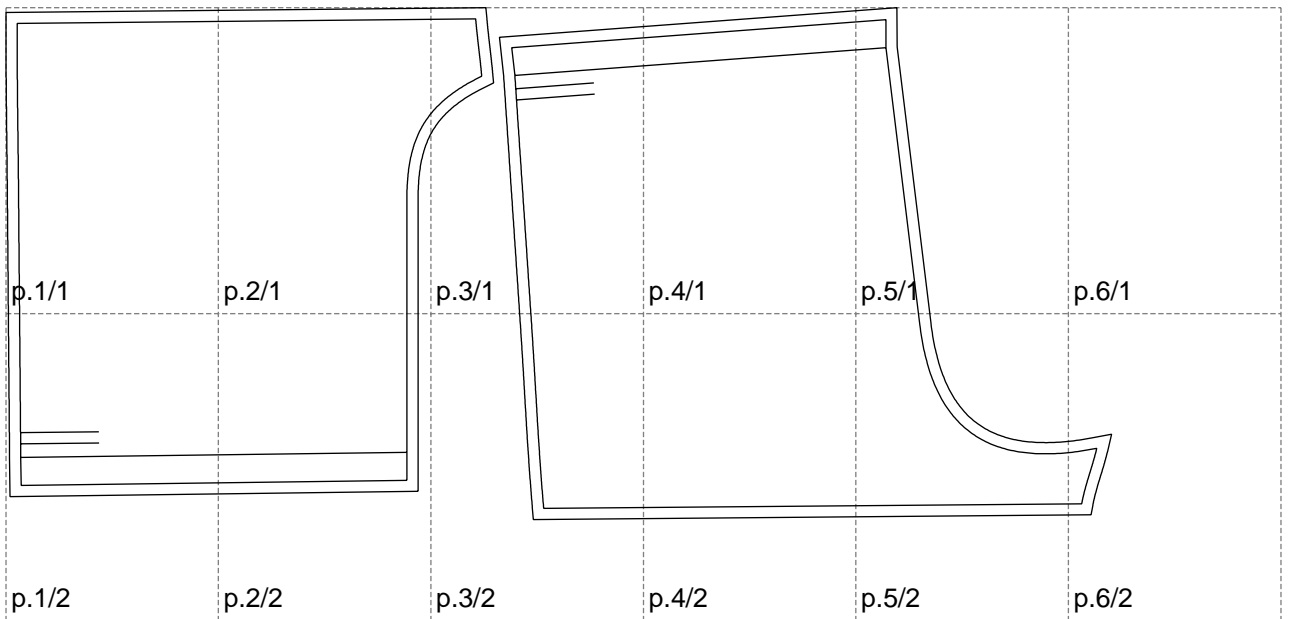

Not for print

Paper size: A4, size:987.52 x457.26 mm

# Example

size:1488.97 x893.84 mm

Maneken =1 ver.0

rz\_1=170

rz\_16=112

rz\_17=96.2

rz\_18=94

rz\_19=120