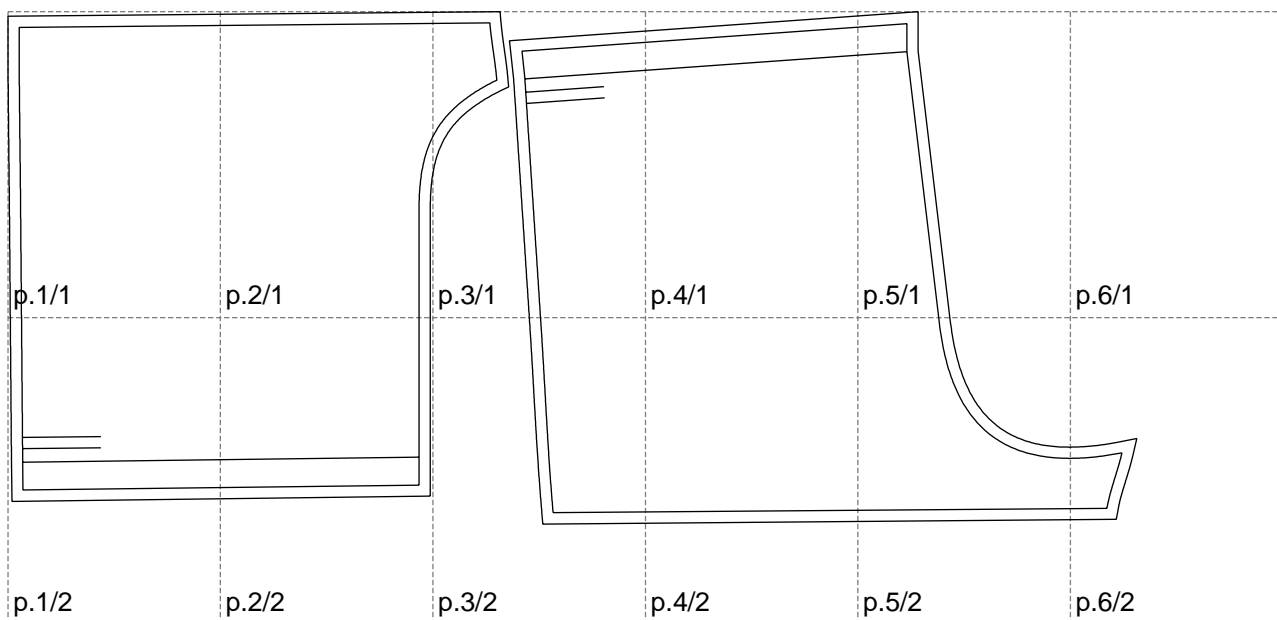

Not for print

Paper size: A4, size:1008.29 x457.58 mm

Example

size:1248.59 x895.01 mm

Maneken =1 ver.0

rz_1=170

rz_16=116

rz_17=100

rz_18=98.8

rz_19=124

rz_20=121

.
.
.