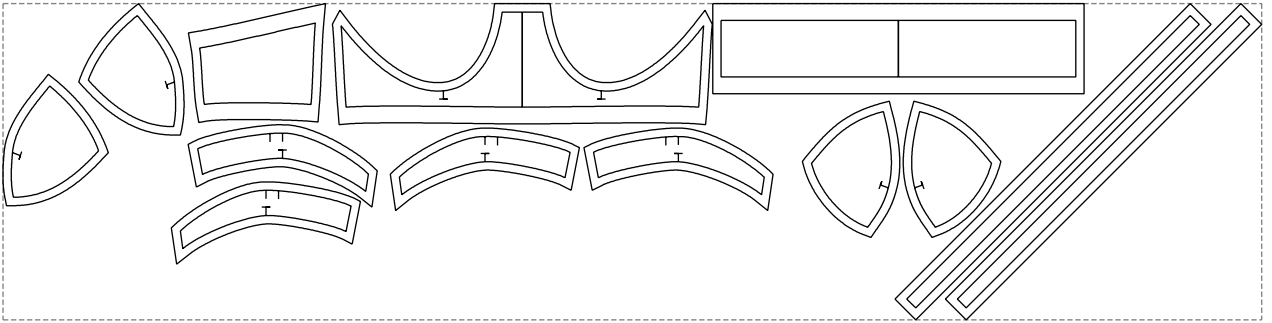

Not for print

Paper size: A4, size:1348.86 x376.53 mm

# Example

size:1499.00 x376.53 mm

Maneken =1 ver.0

rz\_1=170

rz\_16=96

rz\_17=82

rz\_18=76

rz\_19=104

rz\_20=101.8

---

. . . . .  
. . . . .  
. . . . .