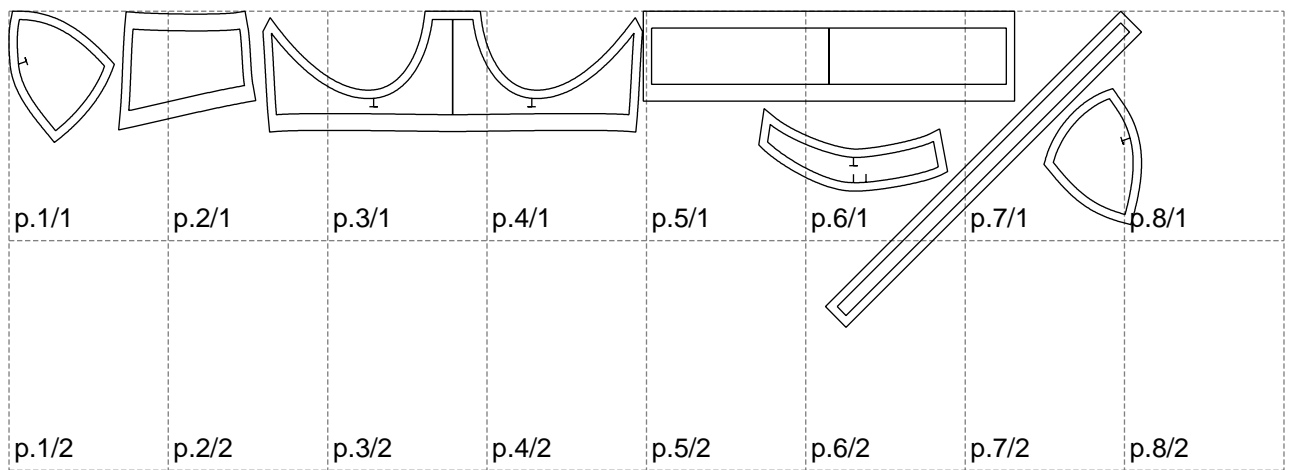

Not for print

Paper size: A4, size:1348.86 x376.53 mm

# Example

size:1499.00 x376.53 mm

Maneken =1 ver.0

rz\_1=170

rz\_16=96

rz\_17=82

rz\_18=76

rz\_19=104

rz\_20=101.8

---

. . . . .  
. . . . .  
. . . . .